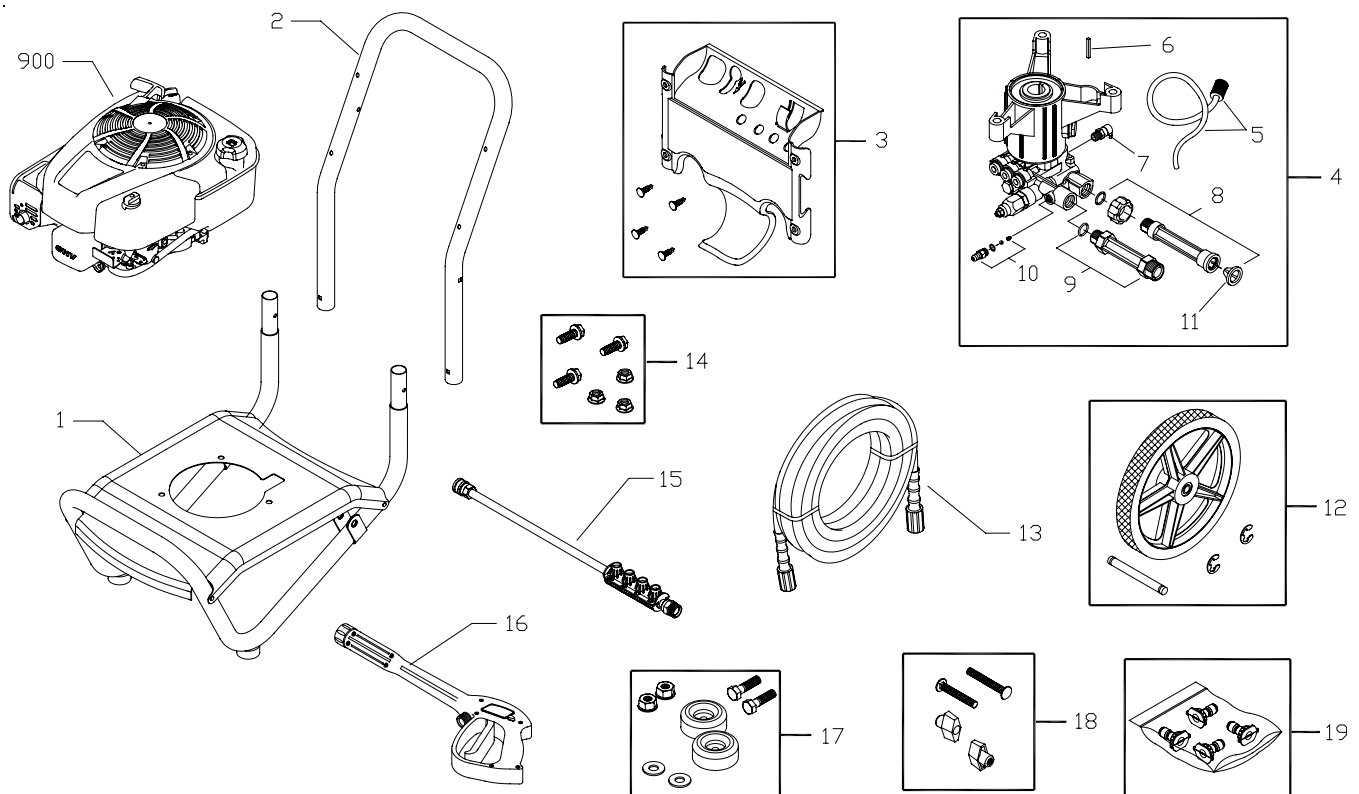

BRUTE™

by

Illustrated Parts List

Questions? Help is just a moment away!
Call: Pressure Washer Helpline
1-800-743-4115 M-F 8-5 CT

Briggs & Stratton Power Products group, LLC
Jefferson, Wisconsin, U.S.A.

Model No. 020442-0 (3000 PSI Pressure Washer) IPL No. 312481 Revision - (02/02/2010)

Exploded View and Parts List — Main Unit

Item	Part #	Description
1	312018GS	BASE
2	199110ZGS	HANDLE
3	311773GS B1797GS	BILLBOARD CLIPS
4	209261GS	PUMP
5	189971GS	KIT-CHEMICAL HOSE
6	23139DGS	KEY
7	208673GS	VALVE-THERMAL RELIEF
8	201496GS	KIT-WATER INLET
9	201497GS	FITTING
10	192914GS	KIT-CHEMICAL INJ
11	B2384GS	FILTER-GARDEN HOSE
12	196439GS 192050GS 203871GS	KIT-WHEEL E-RING AXLE
13	196006GS	HOSE
14	200199GS	KIT-HARDWARE PUMP MOUNTING
15	192198GS	EXTENSION-QC
16	204627GS	GUN
17	192310GS	MOUNT-VIBRATION

Item	Part #	Description
18	B2203GS	KIT-HARDWARE HANDLE
19	208583GS 198841GS 195983ANGS 195983PGS 195983RGS	KIT-QC NOZZLES NOZZLE-QC BLACK NOZZLE-QC RED NOZZLE-QC YELLOW NOZZLE-QC WHITE
900	§	ENGINE

Items Not Illustrated

311777GS	MANUAL-OPERATOR'S
BB3061BGS	OIL
311772GS	DECAL-Shroud
194256GS	TAG-WARNING

Optional Accessories

6048	KIT-O-RING MAINTENANCE
6039	PUMP SAVER

§ - Contact Engine Manufacturer

Copyright © 2010 Briggs & Stratton Power Products Group, LLC. All rights reserved. No part of this material may be reproduced or transmitted in any form without the express written permission of Briggs & Stratton Power Products Group, LLC.