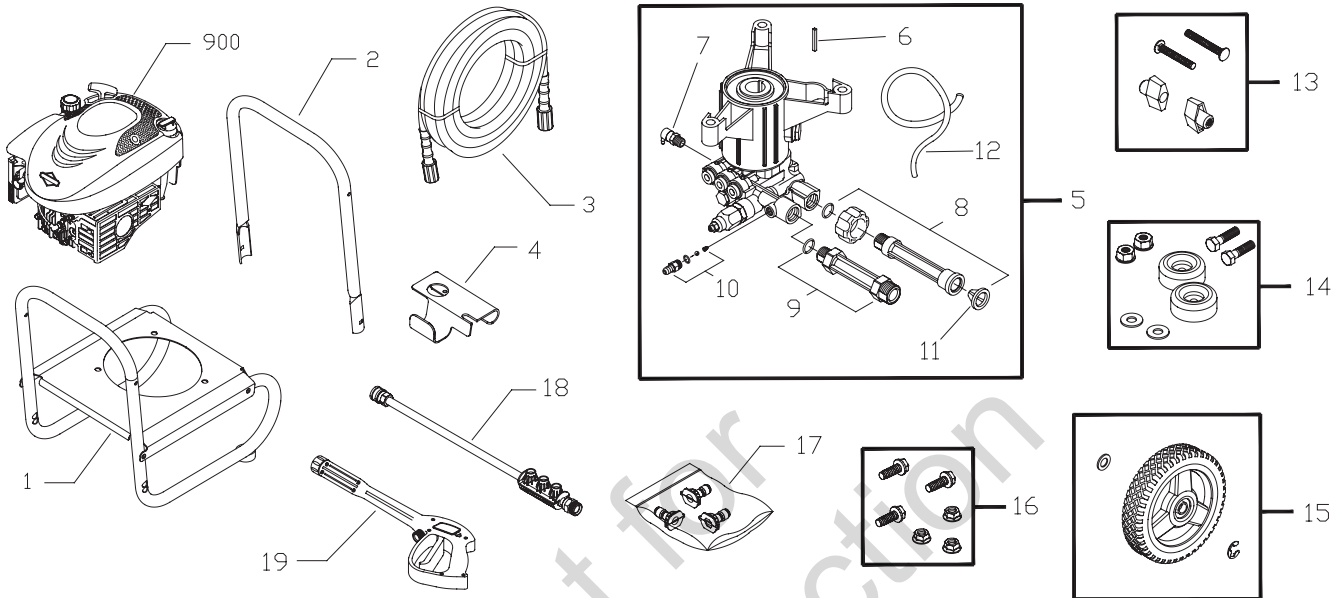

Illustrated Parts List

Questions?

Helpline - 1-800-528-5087 M-F 8-5 CT

This pressure washer is rated in accordance to the Pressure Washer Manufacture Association (PWMA) standard PW101 (Testing and Rating Performance of Pressure Washers).

Briggs & Stratton Power Products group, LLC
Milwaukee, Wisconsin, U.S.A.

Model No. 020456-0 2400 PSI Pressure Washer IPL No. 313035 Revision - (04/20/2010)

Exploded View and Parts List

Item	Part #	Description
1	312946GS	BASE
2	206781BIGS	HANDLE
3	196006GS	HOSE
4	206813GS	HOLDER-ACC
5	311554GS	PUMP
6	23139GS	KEY
7	208673GS	VALVE-THERMAL RELIEF
8	201496GS	KIT-WATER INLET
9	201497GS	FITTING
10	192914GS	KIT-CHEMICAL INJ
11	B2384GS	FILTER-GARDEN HOSE
12	310975GS	HOSE-CHEMICAL
13	B2203GS	KIT-HARDWARE HANDLE
14	192310GS	KIT-VIBRATION MOUNT
15	208619GS	KIT-WHEEL
	192050GS	E-RING
16	203526GS	KIT-HARDWARE PUMP MOUNTING
17	312641GS	KIT-QC NOZZLES
	198841GS	NOZZLE-QC BLACK
	195983AAGS	NOZZLE-QC RED
	195983ACGS	NOZZLE-QC GREEN Item

Part #	Description
18	207790GS EXTENSION-QC
19	204627GS GUN
900	§ ENGINE

Items Not Illustrated

312603GS	MANUAL-OPERATOR
BB3061BGS	OIL
B1797GS	CLIP
208410GS	AXLE
794693	LABEL-Warning
312598GS	DECAL-Unit
312596GS	DECAL-Shroud
194256GS	TAG-WARNING