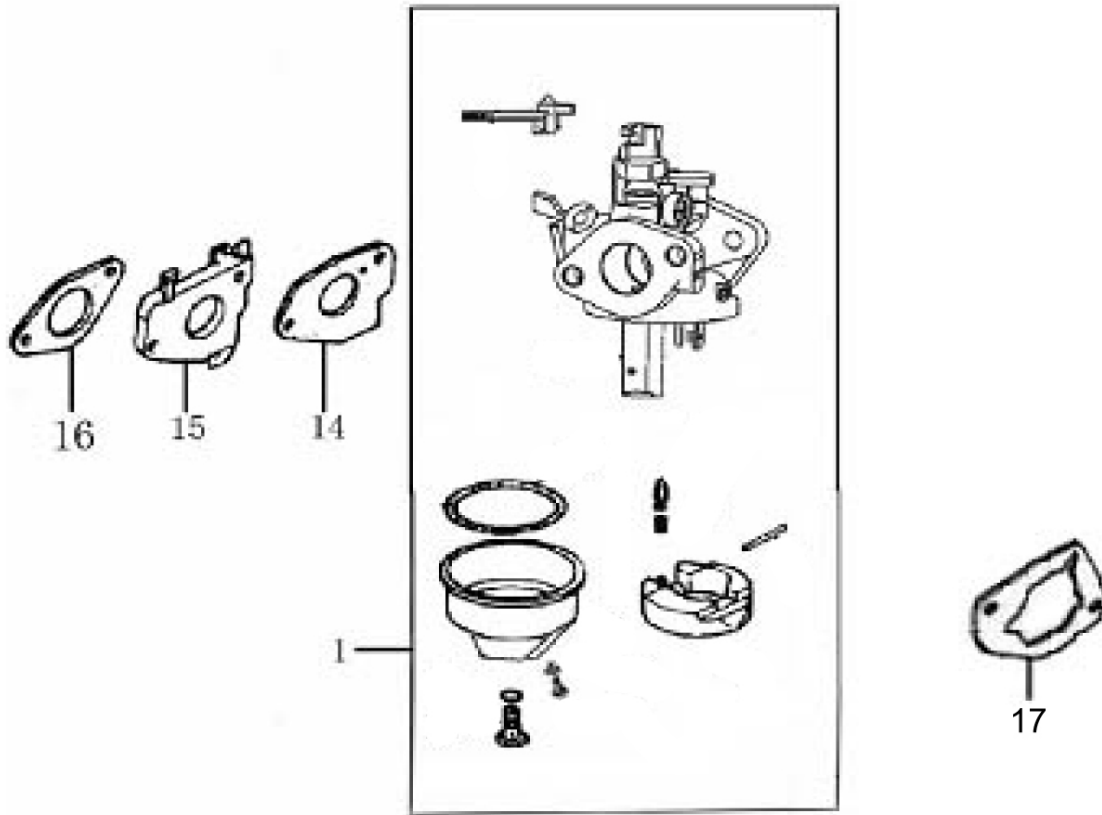

ITEM	PART NO.	QTY.	DESCRIPTION
12	0G84420110	2	BOLT, DRAIN PLUG
13	0G84420116	1	SEAL, OIL
14	0G84420112	1	ALERT UNIT, OIL
15	0J35250133	1	WASHER
16	0G84420194	1	BOLT, FLANGE

Crankcase Cover

ITEM	PART NO.	QTY.	DESCRIPTION
2	0J35250110	2	CAP ASSY.

ITEM	PART NO.	QTY.	DESCRIPTION
9	0G84420116	1	SEAL, OIL

420cc ENGINE

Rocker/Camshaft Assy.

ITEM	PART NO.	QTY.	DESCRIPTION
5	0G84420173	1	PLATE, PUSH ROD GUIDE
6	0G84420121	2	ROD, PUSH
7	0G84420174	2	LIFTER, VALVE
9	0G84420122	2	ROTATOR, VALVE
10	0G84420123	2	RETAINER, VALVE SPRING
11	0G84420124	2	SPRING, VALVE

ITEM	PART NO.	QTY.	DESCRIPTION
12	0G84420125	1	SEAT, VALVE SPRING
13	0J00620114	1	VALVE ASSY.
14	0J00620121	2	RPCLER AR, ASSY.
15	0J35240114	4	LOCKER, VALVE
16	0G84420128	1	SEAL, VALVE STEM

Starter

ITEM	PART NO.	QTY.	DESCRIPTION
1	0H95630113	1	STARTER ASSY., RECOIL
12	0G84420241	3	BOLT, FLANGE
13	0J35250113	1	COVER COMP., FAN
16	0G84420194	5	BOLT, FLANGE

ITEM	PART NO.	QTY.	DESCRIPTION
17	0G84420194	1	BOLT, FLANGE
18	0G84420215	1	SHROUD
19	0G9911	1	SWITCH ASSY., ENGINE STOP

420cc ENGINE

Carburetor

ITEM	PART NO.	QTY.	DESCRIPTION
1	0J35250114	1	CARBURETOR
14	0G9916	1	GASKET, CARBURETOR
15	0G84420145	1	INSULATOR, CARBURETOR