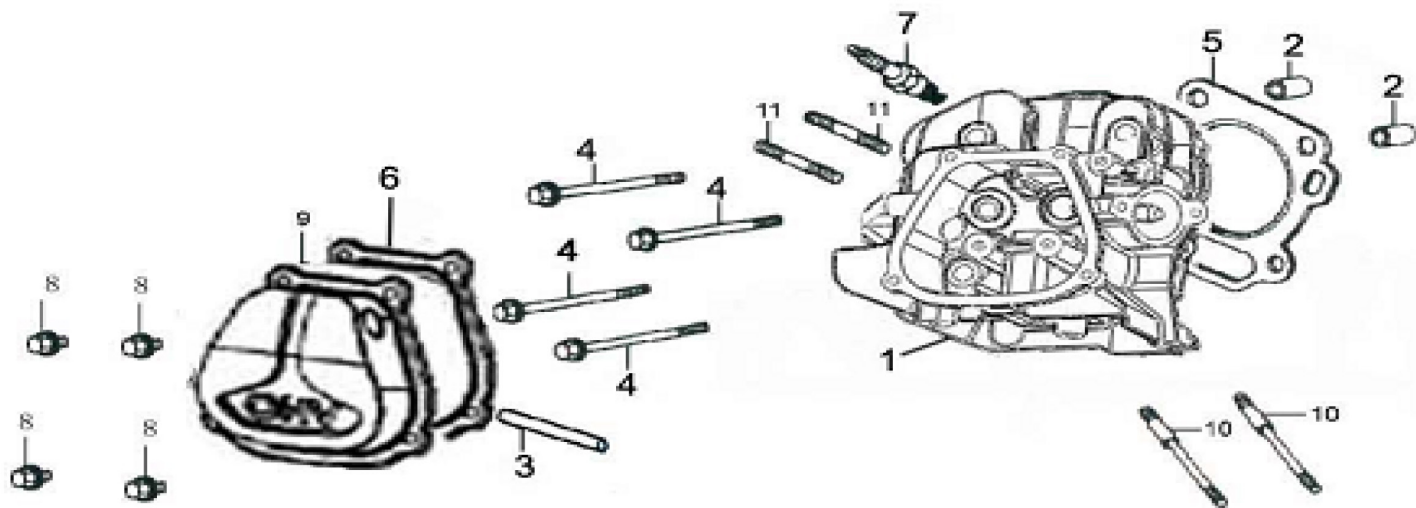

GENERAC®

Manual Start
Power Washer

420cc Engine Parts Manual

Cylinder Head

ITEM	PART NO.	QTY.	DESCRIPTION
1	0J35250111	1	HEAD COMP., CYLINDER
2	0G84420212	2	PIN, DOWEL
3	0J35250334	1	TUBE, BREATHER
4	0G84420211	4	BOLT, FLANGE
5	0J00620107	1	GASKET, CYLINDER
6	0J35240113	1	GASKET, HEAD COVER

ITEM	PART NO.	QTY.	DESCRIPTION
7	0J00620106	1	PLUG, SPARK
8	0J35240147	4	BOLT, FLANGE
9	0J35240112	1	COVER COMP., HEAD
10	0J35250131	2	BOLT, STUD, INTAKE
11	0G84420210	2	BOLT, STUD, EXHAUST

420cc ENGINE

Crankcase

ITEM	PART NO.	QTY.	DESCRIPTION
2	0J35250129	1	SWITCH ASSY., OIL LEVEL
3	0J35250117	1	SPRING, ADJUSTING CONTROL
4	0J35250132	1	SCREW
5	0G84420217	2	BOLT, FLANGE
10	0G84420108	1	SEAL, OIL
11	0G84420109	2	WASHER

ITEM	PART NO.	QTY.	DESCRIPTION
9	0G84420116	1	SEAL, OIL

420cc ENGINE

Rocker/Camshaft Assy.

ITEM	PART NO.	QTY.	DESCRIPTION
5	0G84420173	1	PLATE, PUSH ROD GUIDE
6	0G84420121	2	ROD, PUSH
7	0G84420174	2	LIFTER, VALVE
9	0G84420122	2	ROTATOR, VALVE
10	0G84420123	2	RETAINER, VALVE SPRING
11	0G84420124	2	SPRING, VALVE