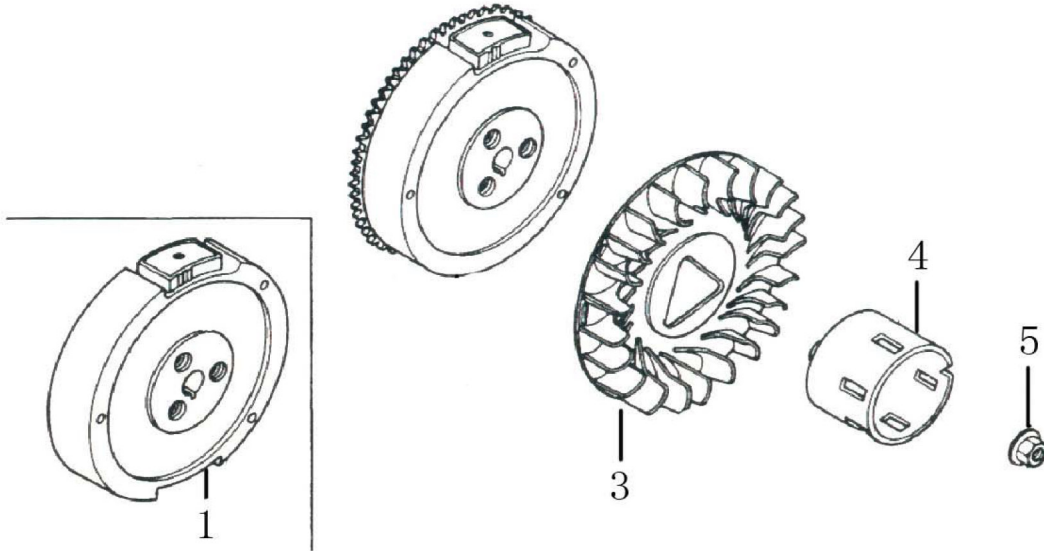

ITEM	PART NO.	QTY.	DESCRIPTION
9	0G84420116	1	SEAL, OIL

420cc ENGINE

Rocker/Camshaft Assy.

ITEM	PART NO.	QTY.	DESCRIPTION
5	0G84420173	1	PLATE, PUSH ROD GUIDE
6	0G84420121	2	ROD, PUSH
7	0G84420174	2	LIFTER, VALVE
9	0G84420122	2	ROTATOR, VALVE
10	0G84420123	2	RETAINER, VALVE SPRING
11	0G84420124	2	SPRING, VALVE

ITEM	PART NO.	QTY.	DESCRIPTION
17	0G84420194	1	BOLT, FLANGE
18	0G84420215	1	SHROUD
19	0G9911	1	SWITCH ASSY., ENGINE STOP

420cc ENGINE

Carburetor

ITEM	PART NO.	QTY.	DESCRIPTION
1	0J35250114	1	CARBURETOR
14	0G9916	1	GASKET, CARBURETOR
15	0G84420145	1	INSULATOR, CARBURETOR

ITEM	PART NO.	QTY.	DESCRIPTION
16	0G84420144	1	GASKET, INSULATOR
17	0G84420156	1	GASKET, INSULATOR

Flywheel

ITEM	PART NO.	QTY.	DESCRIPTION
1	0G84420146	1	FLYWHEEL COMP.
3	0G84420147	1	FAN, COOLING

ITEM	PART NO.	QTY.	DESCRIPTION
4	0G84420148	1	PULLEY, STARTER
5	0G84420149	1	NUT, SPECIAL