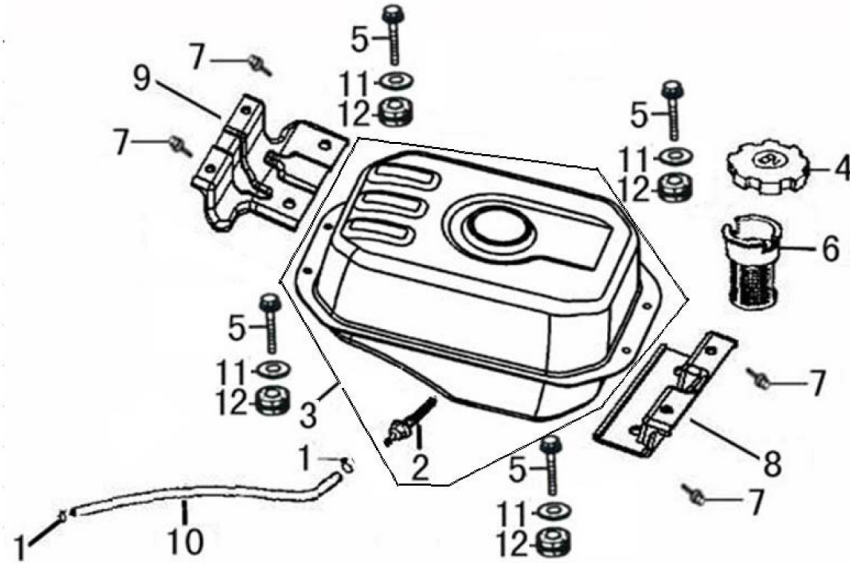

420cc ENGINE

Fuel Tank

ITEM	PART NO.	QTY.	DESCRIPTION
1	0J35220173	2	LOOP, TUBE (CLAMP)
2	0J35220132	1	JOINT COMP., FUEL TANK
3	0H95630110	1	TANK COMP., FUEL
4	0H95590115	1	CAP COMP., FUEL FILLER
5	0J35240144	4	BOLT, HEXAGONAL
6	0J35220133	1	FILTER, FUEL

ITEM	PART NO.	QTY.	DESCRIPTION
7	0J35250130	4	BOLT, FLANGE
8	0J35250120	1	HOLDER, FUEL TANK
9	0J35250119	1	HOLDER, FUEL TANK
10	0J35250335	1	TUBE, FUEL
11	0J35240149	4	WASHER, FLAT
12	0J35240124	1	CUSHION, RUBBER TANK