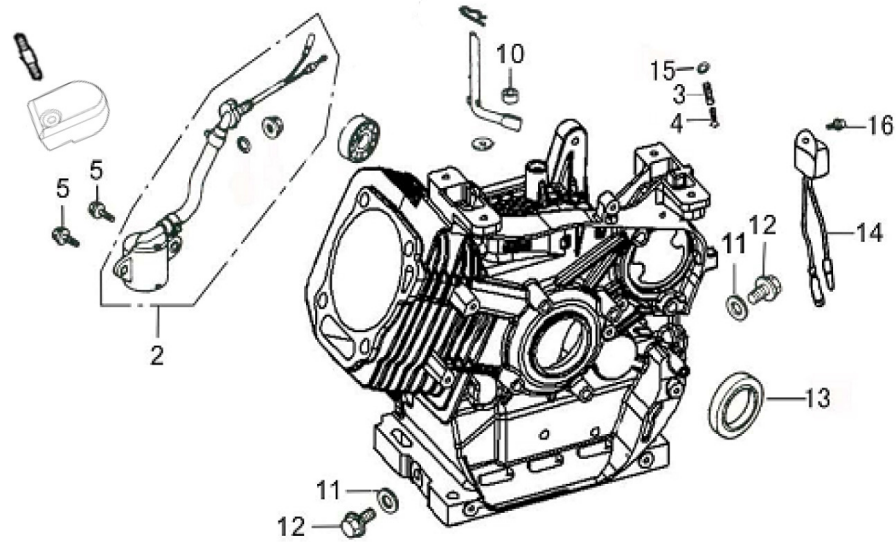

GENERAC®

Manual Start
Power Washer

420cc Engine Parts Manual

Cylinder Head

ITEM	PART NO.	QTY.	DESCRIPTION
1	0J35250111	1	HEAD COMP., CYLINDER
2	0G84420212	2	PIN, DOWEL
3	0J35250334	1	TUBE, BREATHER
4	0G84420211	4	BOLT, FLANGE
5	0J00620107	1	GASKET, CYLINDER
6	0J35240113	1	GASKET, HEAD COVER

ITEM	PART NO.	QTY.	DESCRIPTION
7	0J00620106	1	PLUG, SPARK
8	0J35240147	4	BOLT, FLANGE
9	0J35240112	1	COVER COMP., HEAD
10	0J35250131	2	BOLT, STUD, INTAKE
11	0G84420210	2	BOLT, STUD, EXHAUST

420cc ENGINE

Crankcase

ITEM	PART NO.	QTY.	DESCRIPTION
2	0J35250129	1	SWITCH ASSY., OIL LEVEL
3	0J35250117	1	SPRING, ADJUSTING CONTROL
4	0J35250132	1	SCREW
5	0G84420217	2	BOLT, FLANGE
10	0G84420108	1	SEAL, OIL
11	0G84420109	2	WASHER

ITEM	PART NO.	QTY.	DESCRIPTION
9	0G84420116	1	SEAL, OIL

420cc ENGINE

Rocker/Camshaft Assy.

ITEM	PART NO.	QTY.	DESCRIPTION
5	0G84420173	1	PLATE, PUSH ROD GUIDE
6	0G84420121	2	ROD, PUSH
7	0G84420174	2	LIFTER, VALVE
9	0G84420122	2	ROTATOR, VALVE
10	0G84420123	2	RETAINER, VALVE SPRING
11	0G84420124	2	SPRING, VALVE