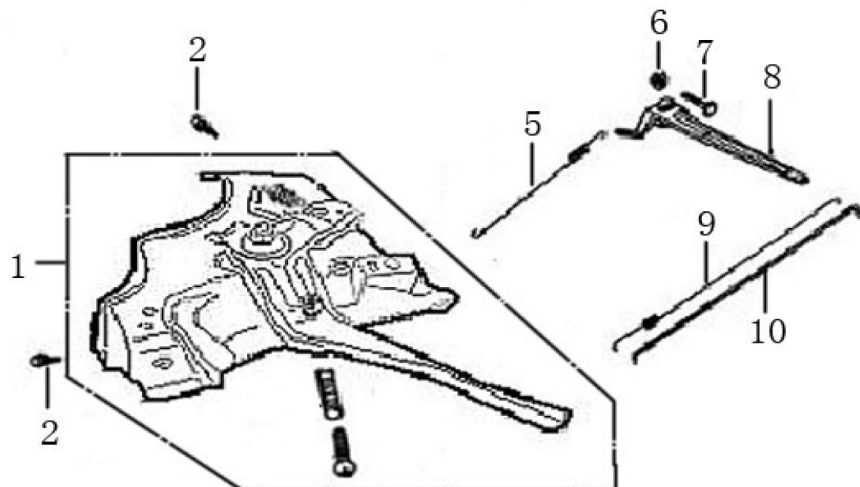

420cc ENGINE

Air Cleaner

ITEM	PART NO.	QTY.	DESCRIPTION
2	0J35250336	1	GASKET, ELBOW
3	0H95630111	1	CLEANER ASSY., AIR
5	0J35220163	1	NUT, TOOL BOX SETTING

ITEM	PART NO.	QTY.	DESCRIPTION
6	0J35250122	1	ELEMENT ASSY., AIR CLEANER
7	0G84420196	2	NUT, FLANGE
8	0J35250128	1	BOLT, HANDLE KNOB

Control

ITEM	PART NO.	QTY.	DESCRIPTION
1	0J35250118	1	CONTROL ASSY.
2	0G84420194	2	BOLT, FLANGE
5	0J35250116	1	SPRING, CABLE RETURN
6	0G84420196	1	NUT, FLANGE

ITEM	PART NO.	QTY.	DESCRIPTION
7	0G84420197	1	BOLT, QUADRATE HEAD
8	0G84420198	1	ARM, GOVERNOR
9	0G84420161	1	SPRING, THROTTLE RETURN
10	0G84420195	1	ROD, GOVERNOR