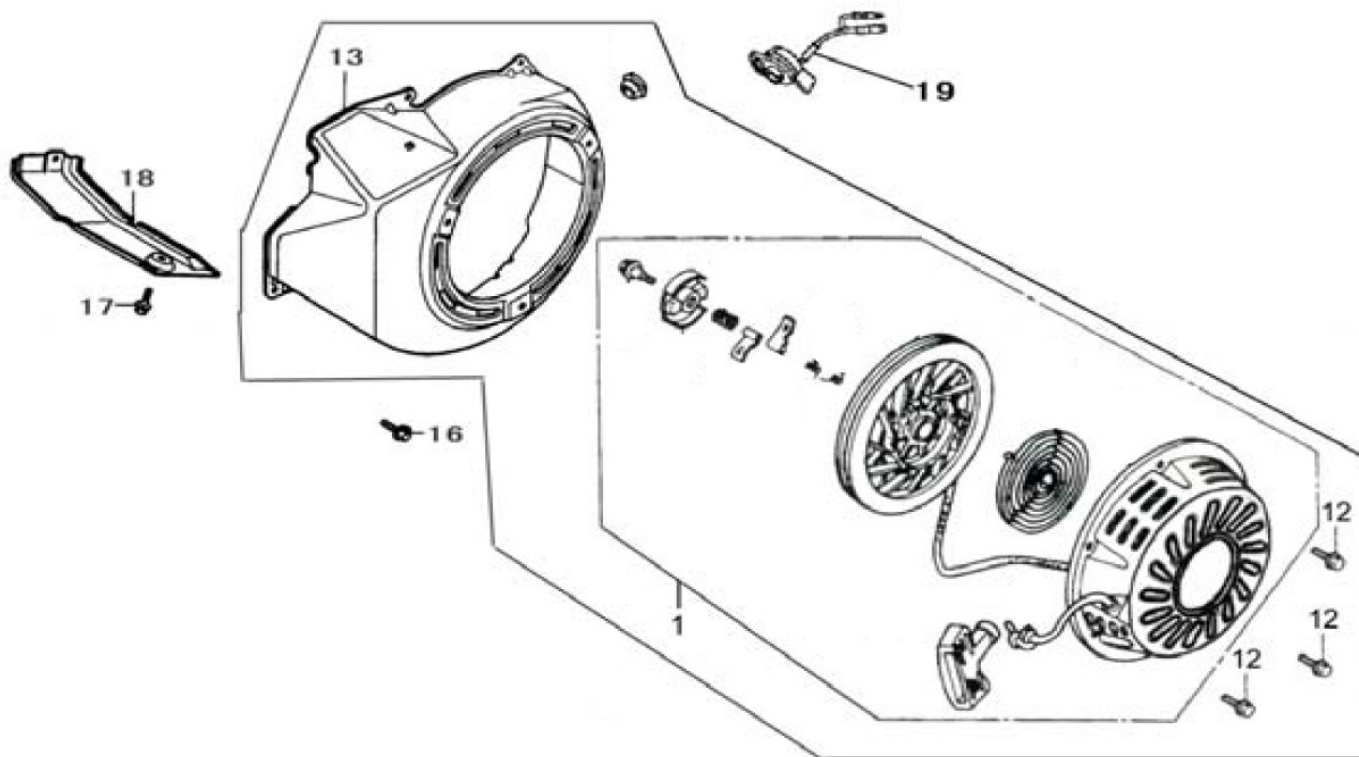

ITEM	PART NO.	QTY.	DESCRIPTION
12	0G84420110	2	BOLT, DRAIN PLUG
13	0G84420116	1	SEAL, OIL
14	0G84420112	1	ALERT UNIT, OIL
15	0J35250133	1	WASHER
16	0G84420194	1	BOLT, FLANGE

Crankcase Cover

ITEM	PART NO.	QTY.	DESCRIPTION
2	0J35250110	2	CAP ASSY.

ITEM	PART NO.	QTY.	DESCRIPTION
9	0G84420116	1	SEAL, OIL

420cc ENGINE

Rocker/Camshaft Assy.

ITEM	PART NO.	QTY.	DESCRIPTION
5	0G84420173	1	PLATE, PUSH ROD GUIDE
6	0G84420121	2	ROD, PUSH
7	0G84420174	2	LIFTER, VALVE
9	0G84420122	2	ROTATOR, VALVE
10	0G84420123	2	RETAINER, VALVE SPRING
11	0G84420124	2	SPRING, VALVE

ITEM	PART NO.	QTY.	DESCRIPTION
12	0G84420125	1	SEAT, VALVE SPRING
13	0J00620114	1	VALVE ASSY.
14	0J00620121	2	RPCLER AR, ASSY.
15	0J35240114	4	LOCKER, VALVE
16	0G84420128	1	SEAL, VALVE STEM

Starter

ITEM	PART NO.	QTY.	DESCRIPTION
1	0H95630113	1	STARTER ASSY., RECOIL
12	0G84420241	3	BOLT, FLANGE
13	0J35250113	1	COVER COMP., FAN
16	0G84420194	5	BOLT, FLANGE

ITEM	PART NO.	QTY.	DESCRIPTION
17	0G84420194	1	BOLT, FLANGE
18	0G84420215	1	SHROUD
19	0G9911	1	SWITCH ASSY., ENGINE STOP

420cc ENGINE

Carburetor

ITEM	PART NO.	QTY.	DESCRIPTION
1	0J35250114	1	CARBURETOR
14	0G9916	1	GASKET, CARBURETOR
15	0G84420145	1	INSULATOR, CARBURETOR