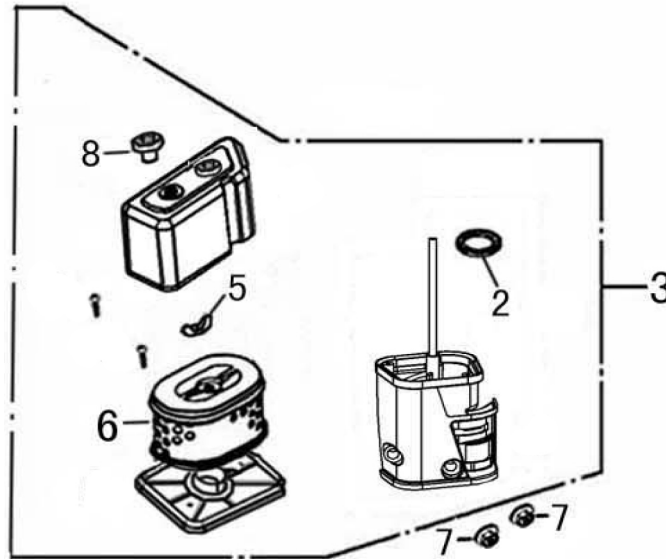

ITEM	PART NO.	QTY.	DESCRIPTION
9	0G84420116	1	SEAL, OIL

420cc ENGINE

Rocker/Camshaft Assy.

ITEM	PART NO.	QTY.	DESCRIPTION
5	0G84420173	1	PLATE, PUSH ROD GUIDE
6	0G84420121	2	ROD, PUSH
7	0G84420174	2	LIFTER, VALVE
9	0G84420122	2	ROTATOR, VALVE
10	0G84420123	2	RETAINER, VALVE SPRING
11	0G84420124	2	SPRING, VALVE

Ignition

ITEM	PART NO.	QTY.	DESCRIPTION
1	0G84420150	1	COIL ASSY., IGNITION
2	0H95630114	1	CAP ASSY., NOISE SUPPRESSOR
3	0J35220172	1	HOLDER, STOP SWITCH

ITEM	PART NO.	QTY.	DESCRIPTION
4	0G84420267	1	GROMMET, CORD
10	0G84420268	2	BOLT, FLANGE

420cc ENGINE

Air Cleaner

ITEM	PART NO.	QTY.	DESCRIPTION
2	0J35250336	1	GASKET, ELBOW
3	0H95630111	1	CLEANER ASSY., AIR
5	0J35220163	1	NUT, TOOL BOX SETTING

ITEM	PART NO.	QTY.	DESCRIPTION
6	0J35250122	1	ELEMENT ASSY., AIR CLEANER
7	0G84420196	2	NUT, FLANGE
8	0J35250128	1	BOLT, HANDLE KNOB

Control

ITEM	PART NO.	QTY.	DESCRIPTION
1	0J35250118	1	CONTROL ASSY.
2	0G84420194	2	BOLT, FLANGE
5	0J35250116	1	SPRING, CABLE RETURN
6	0G84420196	1	NUT, FLANGE

ITEM	PART NO.	QTY.	DESCRIPTION
7	0G84420197	1	BOLT, QUADRATE HEAD
8	0G84420198	1	ARM, GOVERNOR
9	0G84420161	1	SPRING, THROTTLE RETURN
10	0G84420195	1	ROD, GOVERNOR