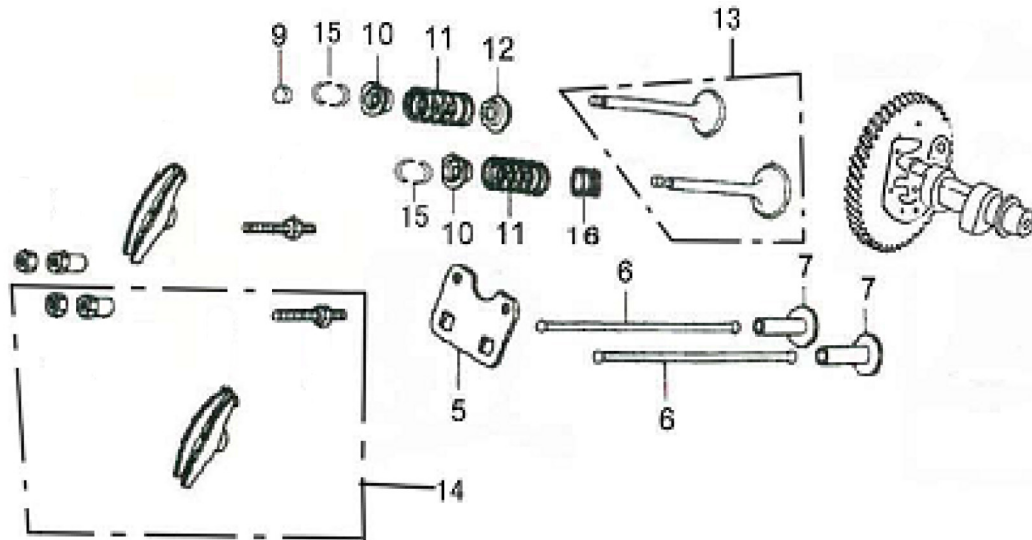

GENERAC®

Manual Start
Power Washer

420cc Engine Parts Manual

Cylinder Head

ITEM	PART NO.	QTY.	DESCRIPTION
1	0J35250111	1	HEAD COMP., CYLINDER
2	0G84420212	2	PIN, DOWEL
3	0J35250334	1	TUBE, BREATHER
4	0G84420211	4	BOLT, FLANGE
5	0J00620107	1	GASKET, CYLINDER
6	0J35240113	1	GASKET, HEAD COVER

ITEM	PART NO.	QTY.	DESCRIPTION
12	0G84420110	2	BOLT, DRAIN PLUG
13	0G84420116	1	SEAL, OIL
14	0G84420112	1	ALERT UNIT, OIL
15	0J35250133	1	WASHER
16	0G84420194	1	BOLT, FLANGE

Crankcase Cover

ITEM	PART NO.	QTY.	DESCRIPTION
2	0J35250110	2	CAP ASSY.

ITEM	PART NO.	QTY.	DESCRIPTION
9	0G84420116	1	SEAL, OIL

420cc ENGINE

Rocker/Camshaft Assy.

ITEM	PART NO.	QTY.	DESCRIPTION
5	0G84420173	1	PLATE, PUSH ROD GUIDE
6	0G84420121	2	ROD, PUSH
7	0G84420174	2	LIFTER, VALVE
9	0G84420122	2	ROTATOR, VALVE
10	0G84420123	2	RETAINER, VALVE SPRING
11	0G84420124	2	SPRING, VALVE

ITEM	PART NO.	QTY.	DESCRIPTION
7	0J35250130	4	BOLT, FLANGE
8	0J35250120	1	HOLDER, FUEL TANK
9	0J35250119	1	HOLDER, FUEL TANK
10	0J35250335	1	TUBE, FUEL
11	0J35240149	4	WASHER, FLAT
12	0J35240124	1	CUSHION, RUBBER TANK