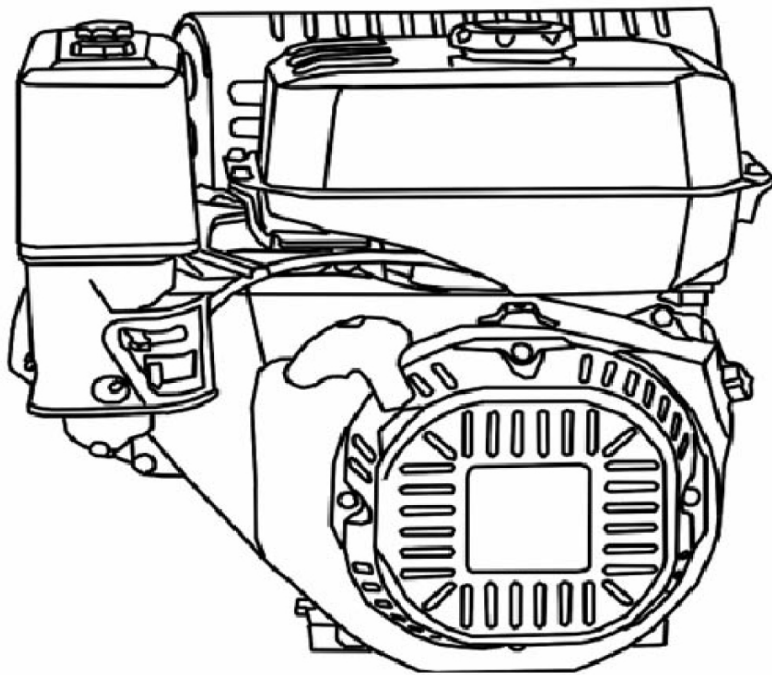

GENERAC®

Manual Start
Power Washer

420cc Engine Parts Manual

Cylinder Head

ITEM	PART NO.	QTY.	DESCRIPTION
1	0J35250111	1	HEAD COMP., CYLINDER
2	0G84420212	2	PIN, DOWEL
3	0J35250334	1	TUBE, BREATHER
4	0G84420211	4	BOLT, FLANGE
5	0J00620107	1	GASKET, CYLINDER
6	0J35240113	1	GASKET, HEAD COVER

ITEM	PART NO.	QTY.	DESCRIPTION
7	0J00620106	1	PLUG, SPARK
8	0J35240147	4	BOLT, FLANGE
9	0J35240112	1	COVER COMP., HEAD
10	0J35250131	2	BOLT, STUD, INTAKE
11	0G84420210	2	BOLT, STUD, EXHAUST

420cc ENGINE

Crankcase

ITEM	PART NO.	QTY.	DESCRIPTION
2	0J35250129	1	SWITCH ASSY., OIL LEVEL
3	0J35250117	1	SPRING, ADJUSTING CONTROL
4	0J35250132	1	SCREW
5	0G84420217	2	BOLT, FLANGE
10	0G84420108	1	SEAL, OIL
11	0G84420109	2	WASHER

ITEM	PART NO.	QTY.	DESCRIPTION
9	0G84420116	1	SEAL, OIL

420cc ENGINE

Rocker/Camshaft Assy.

ITEM	PART NO.	QTY.	DESCRIPTION
5	0G84420173	1	PLATE, PUSH ROD GUIDE
6	0G84420121	2	ROD, PUSH
7	0G84420174	2	LIFTER, VALVE
9	0G84420122	2	ROTATOR, VALVE
10	0G84420123	2	RETAINER, VALVE SPRING
11	0G84420124	2	SPRING, VALVE