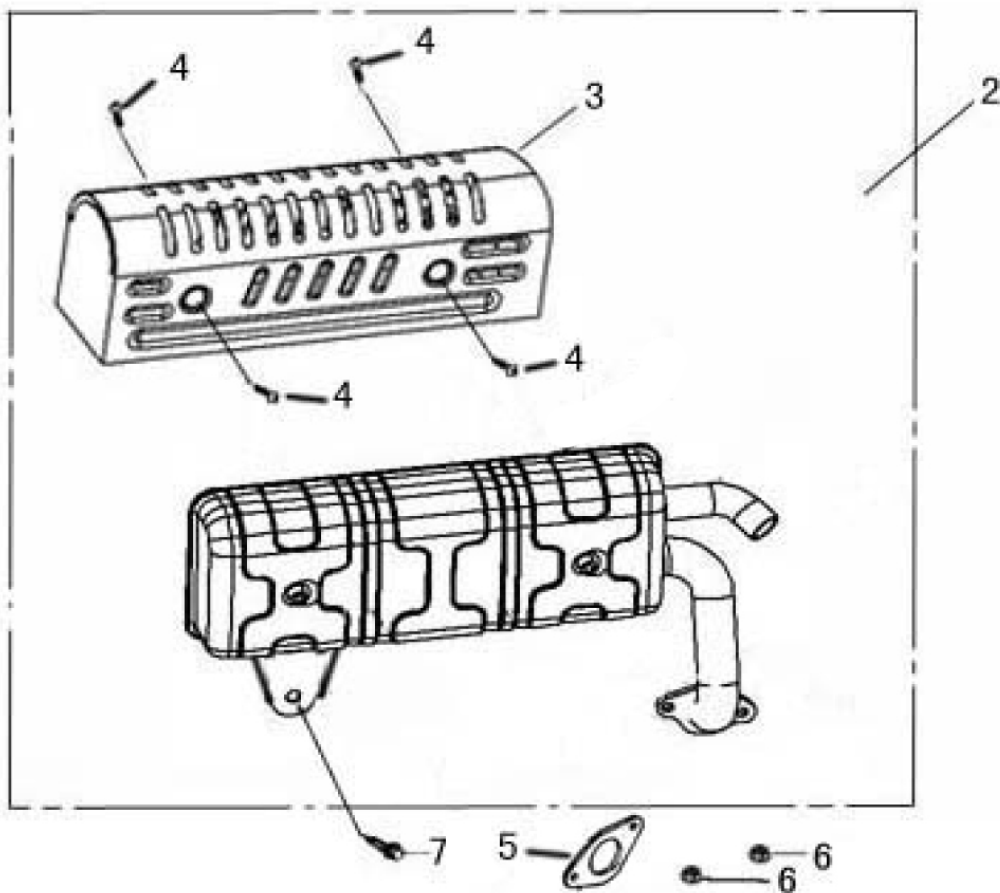

Muffler

ITEM	PART NO.	QTY.	DESCRIPTION
2	0H95630112	1	MUFFLER ASSY.
3	0J35250125	1	PROTECTOR, MUFFLER
4	0J00620100	4	BOLT, FLANGE

ITEM	PART NO.	QTY.	DESCRIPTION
5	0J35250124	1	GASKET, MUFFLER
6	0J35220161	2	NUT
7	0J35240145	1	BOLT, FLANGE