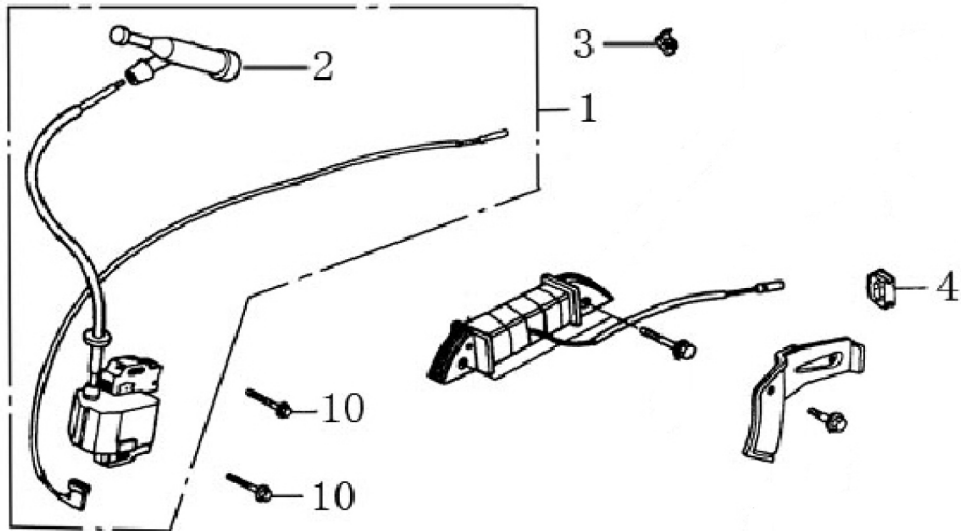

Ignition

ITEM	PART NO.	QTY.	DESCRIPTION
1	0G84420150	1	COIL ASSY., IGNITION
2	0H95630114	1	CAP ASSY., NOISE SUPPRESSOR
3	0J35220172	1	HOLDER, STOP SWITCH

ITEM	PART NO.	QTY.	DESCRIPTION
4	0G84420267	1	GROMMET, CORD
10	0G84420268	2	BOLT, FLANGE