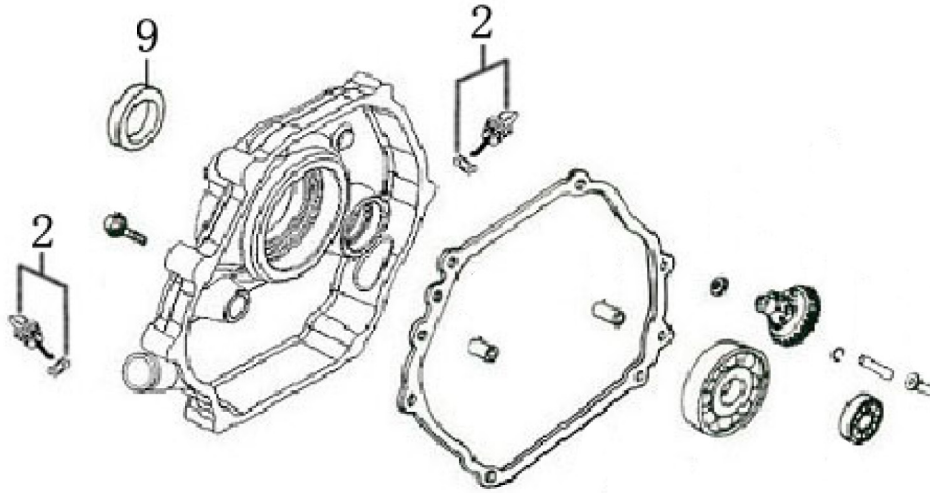

Crankcase Cover

ITEM	PART NO.	QTY.	DESCRIPTION
2	0J35250110	2	CAP ASSY.

ITEM	PART NO.	QTY.	DESCRIPTION
9	0G84420116	1	SEAL, OIL