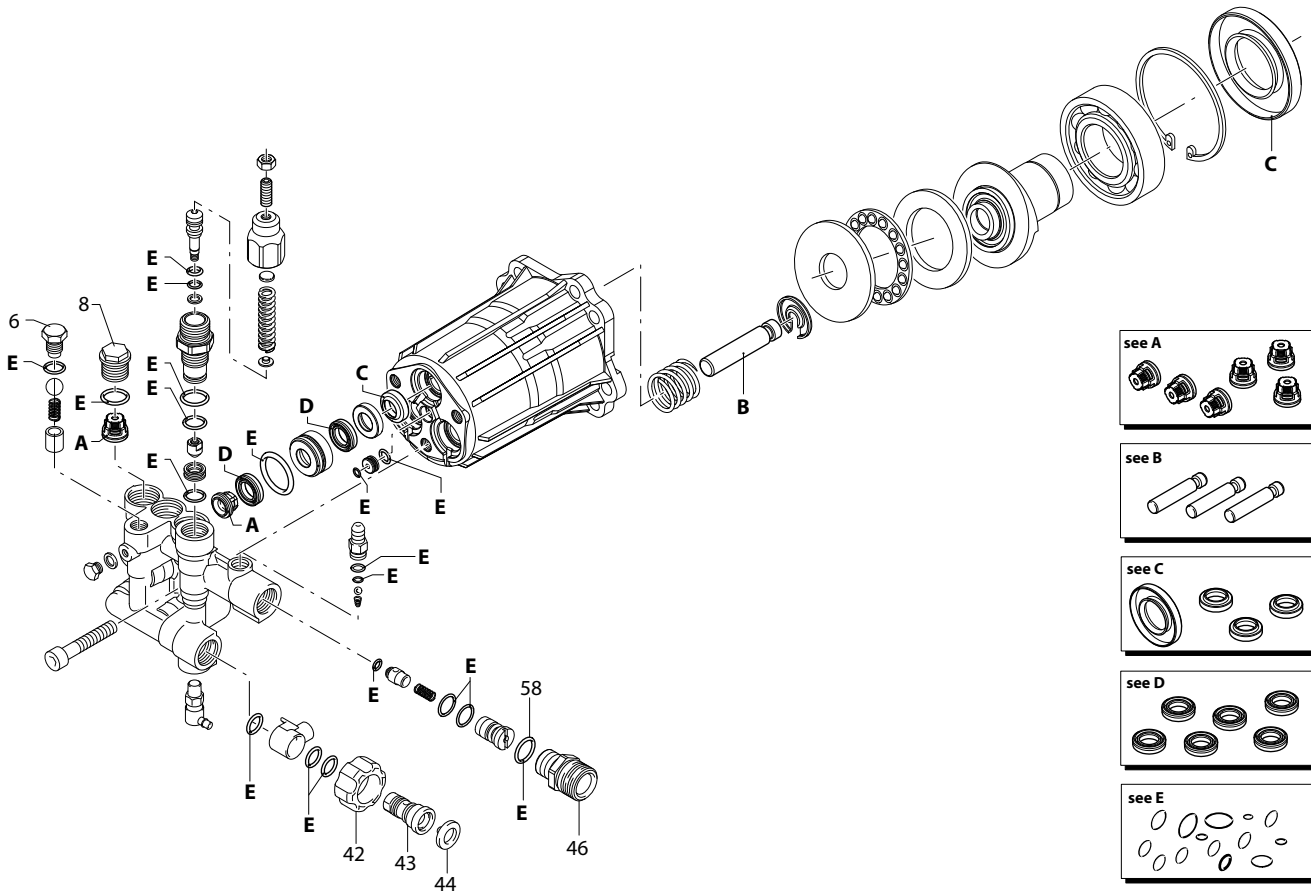

POWER WASHER PUMP, AXIAL-2.5GPM 3400 PSI – REPLACEMENT PARTS

REF. #	Generac Part #	QTY	Description
	0J9375	1	PUMP-RMV 2.5G30 W/ EXTRA PORT
6	0H95650130	1	PLUG
8	0J93750100	3	PLUG
42	0H95650120	1	SUCTION FITTING
43	0J93750101	1	SUCTION FITTING
44	0H95650122	1	FILTER
46	0H95650123	1	OUTLET FITTING
58	0H95650124	4	O-RING

REF. #	Generac Part #	Description
A	0J04790110	KIT - VALVES
B	0J04790111	KIT - PISTONS
C	0J93750102	KIT - OIL SEALS
D	0J04790113	KIT - WATER SEALS
E	0J93750103	KIT - O-RINGS

GENERAC[®]

Generac Power Systems, Inc.
S45 W29290 Hwy. 59
Waukesha, WI 53189
1-888-GENERAC (1-888-436-3722)