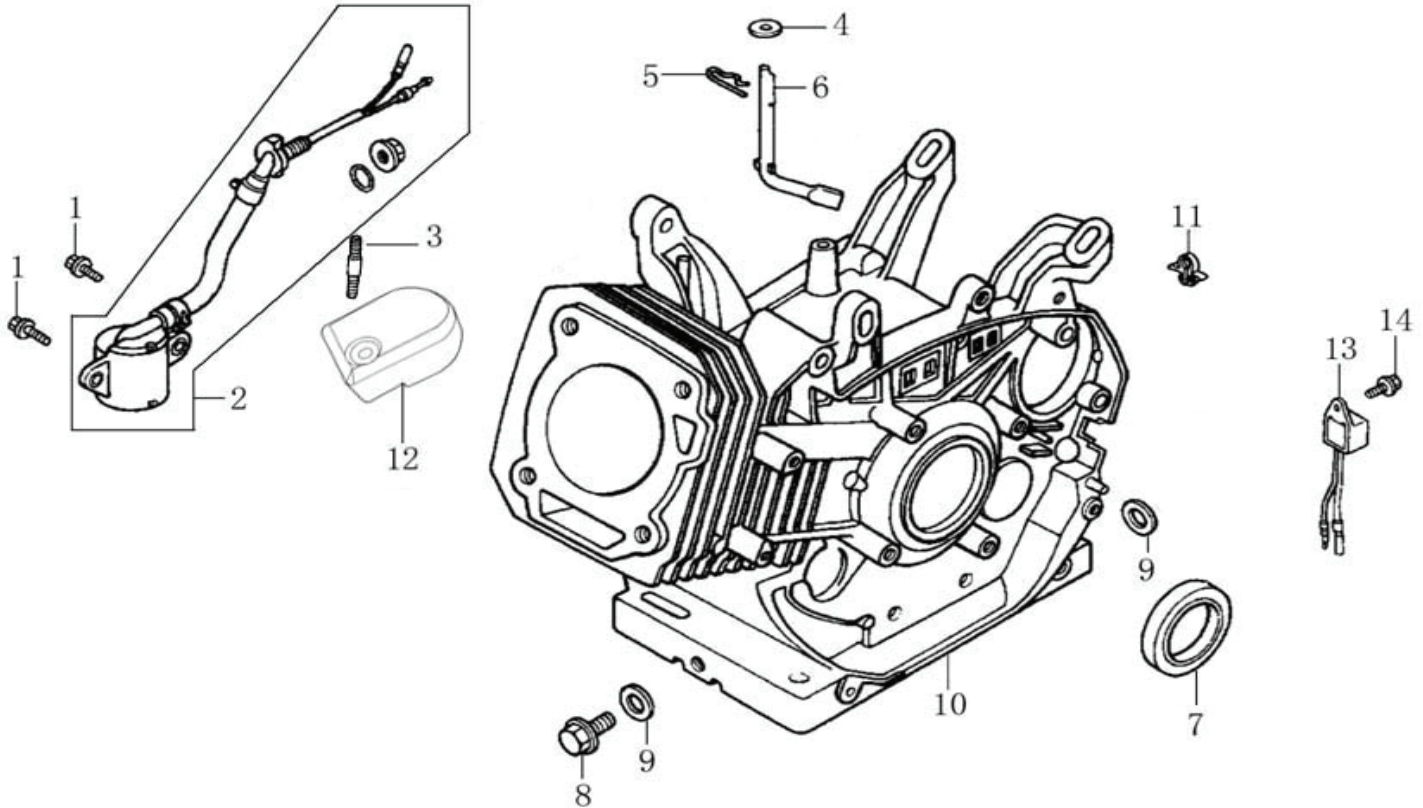

Cylinder Head

ITEM	PART NO.	QTY.	DESCRIPTION
1	0J35240147	6	BOLT, FLANGE
2	0J39340112	1	COVER, VALVE
3	0J39340113	1	GASKET, VALVE COVER
4	0K22930128	1	TUBE, BREATHER
5	0G84420211	4	BOLT, FLANGE, 10x80
6	0K10450110	2	BOLT, STUD, EXHAUST
7	0J00620106	1	SPARK PLUG
8	0K10450111	1	HEAD, CYLINDER
9	0J35240111	1	GASKET, CYLINDER HEAD
10	0G84420212	2	PIN, DOWEL
11	0K10450112	2	BOLT, STUD, INTAKE

302cc ENGINE

Crankcase

ITEM	PART NO.	QTY.	DESCRIPTION
1	0G84420217	2	BOLT, FLANGE
2	0G84420105	1	SWITCH ASSY., OIL LEVEL
3	0J35220160	1	BOLT, STUD, EXHAUST
4	0G84420218	1	WASHER, 8*16*1.2
5	0G84420219	1	PIN, LOCK, 10MM
6	0K10450113	1	SHAFT, GOVERNOR ARM
7	0J35240155	1	OIL SEAL 30×46×8
8	0G84420110	2	BOLT, DRAIN PLUG
9	0G84420109	2	WASHER, DRAIN PLUG, 12MM
10	0K10450114	1	CRANKCASE
11	0K22930129	1	HOLDER, STOP SWITCH
12	0K10450115	1	COVER, WIRE
13	0G84420112	1	ALERT UNIT, OIL
14	0G84420194	1	BOLT, FLANGE, 6×12

Crankshaft and Piston

ITEM	PART NO.	QTY.	DESCRIPTION
1	OK10450120	1	RING SET, PISTON
2	OJ47870127	2	CLIP, PISTON PIN
3	OK10450121	1	PISTON
4	OK10450122	1	PIN, PISTON
5	OK10450123	1	ROD ASSY., CONNECTING
6	OG84420236	2	BOLT, CONNECTING ROD
7	OK10450124	1	CRANKSHAFT ASSY
8	OG84420119	1	KEY, SPECIAL WOODRUFF
9	OK22930117	1	KEY, CRANKSHAFT

Rocker and Camshaft

ITEM	PART NO.	QTY.	DESCRIPTION
1	0J39430124	1	ROCKER ARM ASSY.
2	0J39430125	1	ROCKER ARM ASSY.
3	0K10450125	2	VALVE ROCKER SHAFT
4	0K10450126	2	PUSH ROD
5	0G84420174	2	LIFTER, VALVE
6	0G84420122	2	ROTATOR, VALVE
7	0G84420239	4	KEEPER, VALVE
8	0G84420123	2	RETAINER, VALVE SPRING
9	0G84420124	2	SPRING, VALVE
10	0G84420125	1	SEAT, VALVE SPRING
11	0G84420128	1	SEAL, VALVE STEM
12	0K10450127	1	VALVE ASSY.
13	0K10450128	1	CAMSHAFT ASSY
15	0K10450129	1	RETAINER, ROCKER ARM SHAFT
16	0G84420194	1	BOLT, FLANGE 6x12