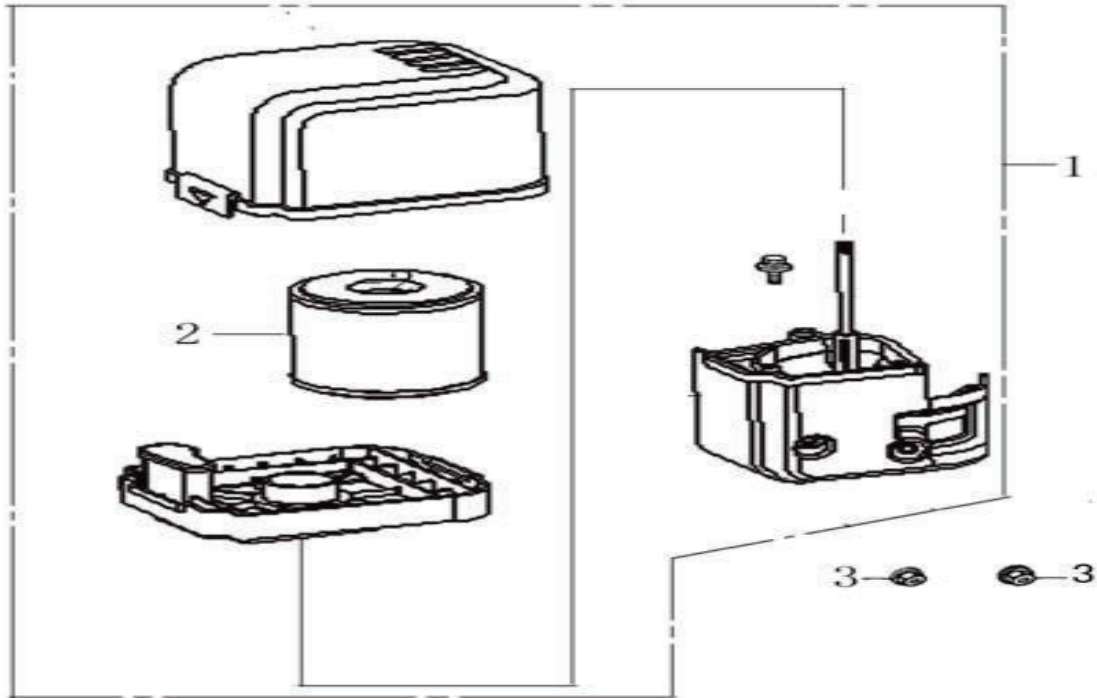

Air Cleaner

ITEM	PART NO.	QTY.	DESCRIPTION
1	0K10450140	1	AIR CLEANER ASSY
2	0K10450141	1	ELEMENT, AIR CLEANER
3	0G84420272	2	NUT, FLANGE, M6