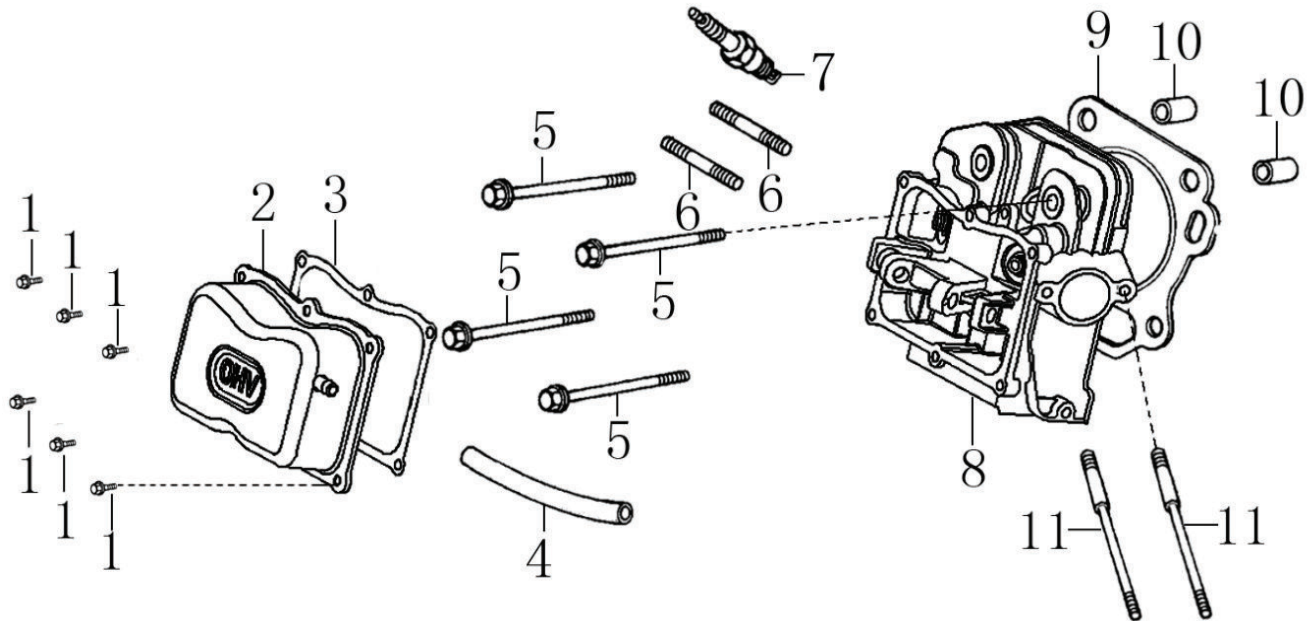

Cylinder Head

ITEM	PART NO.	QTY.	DESCRIPTION
1	0J35240147	6	BOLT, FLANGE
2	0J39340112	1	COVER, VALVE
3	0J39340113	1	GASKET, VALVE COVER
4	0K22930128	1	TUBE, BREATHER
5	0G84420211	4	BOLT, FLANGE, 10x80
6	0K10450110	2	BOLT, STUD, EXHAUST
7	0J00620106	1	SPARK PLUG
8	0K10450111	1	HEAD, CYLINDER
9	0J35240111	1	GASKET, CYLINDER HEAD
10	0G84420212	2	PIN, DOWEL
11	0K10450112	2	BOLT, STUD, INTAKE

302cc ENGINE

Crankcase

ITEM	PART NO.	QTY.	DESCRIPTION
1	0G84420217	2	BOLT, FLANGE
2	0G84420105	1	SWITCH ASSY., OIL LEVEL
3	0J35220160	1	BOLT, STUD, EXHAUST
4	0G84420218	1	WASHER, 8*16*1.2
5	0G84420219	1	PIN, LOCK, 10MM
6	0K10450113	1	SHAFT, GOVERNOR ARM
7	0J35240155	1	OIL SEAL 30×46×8
8	0G84420110	2	BOLT, DRAIN PLUG
9	0G84420109	2	WASHER, DRAIN PLUG, 12MM
10	0K10450114	1	CRANKCASE
11	0K22930129	1	HOLDER, STOP SWITCH
12	0K10450115	1	COVER, WIRE
13	0G84420112	1	ALERT UNIT, OIL
14	0G84420194	1	BOLT, FLANGE, 6×12

Crankcase Cover

ITEM	PART NO.	QTY.	DESCRIPTION
1	0J35250110	2	CAP ASSY., DIP STICK/WASHER
2	0H98380103	7	BOLT, FLANGE 8X35
3	0J35240155	1	OIL SEAL 30x46x8
4	0K10450116	1	CRANKCASE COVER
5	0K10450117	1	GASKET, CRANKCASE COVER
6	0G84420228	2	DOWEL PIN 8x12
7	0K10450118	1	GOVERNOR KIT
8	0K10450119	1	BALL BEARING 6206

Rocker and Camshaft

ITEM	PART NO.	QTY.	DESCRIPTION
1	0J39430124	1	ROCKER ARM ASSY.
2	0J39430125	1	ROCKER ARM ASSY.
3	0K10450125	2	VALVE ROCKER SHAFT
4	0K10450126	2	PUSH ROD
5	0G84420174	2	LIFTER, VALVE
6	0G84420122	2	ROTATOR, VALVE
7	0G84420239	4	KEEPER, VALVE
8	0G84420123	2	RETAINER, VALVE SPRING
9	0G84420124	2	SPRING, VALVE
10	0G84420125	1	SEAT, VALVE SPRING
11	0G84420128	1	SEAL, VALVE STEM
12	0K10450127	1	VALVE ASSY.
13	0K10450128	1	CAMSHAFT ASSY
15	0K10450129	1	RETAINER, ROCKER ARM SHAFT
16	0G84420194	1	BOLT, FLANGE 6x12