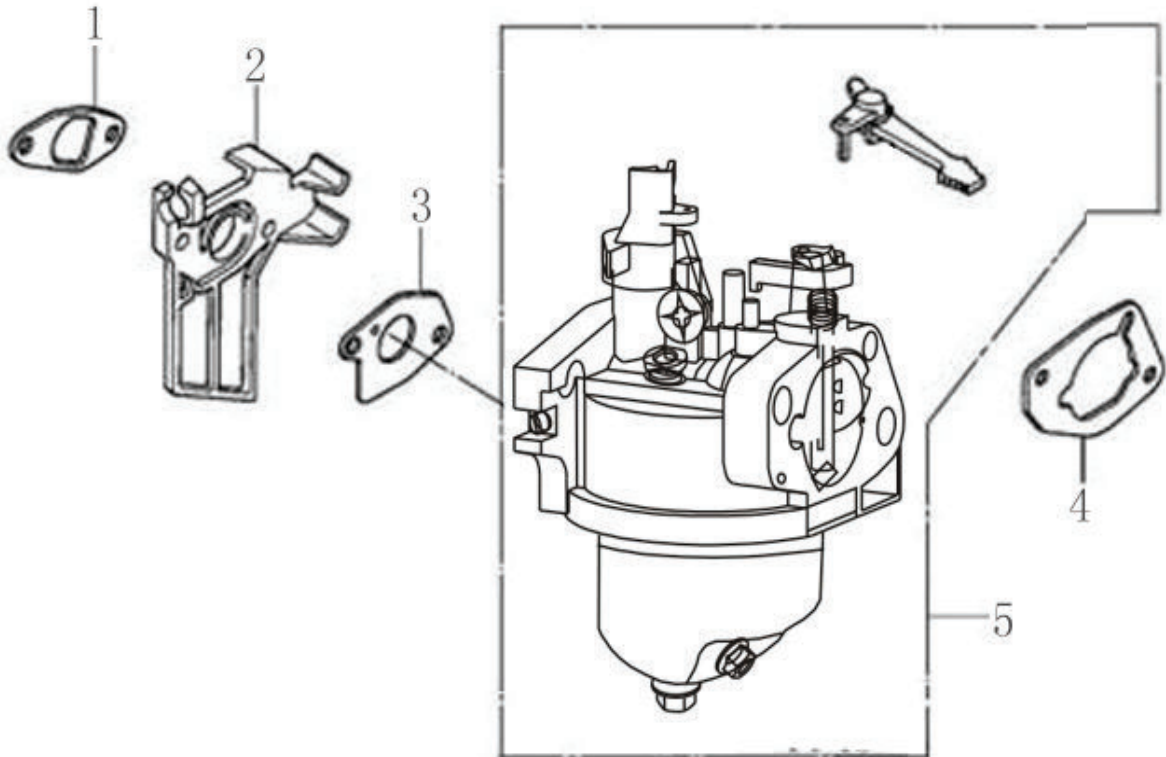

Carburetor

ITEM	PART NO.	QTY.	DESCRIPTION
1	0J35240120	1	GASKET, CARBURETOR
2	0K10450134	1	INSULATOR, CARBURETOR
3	0K10450135	1	GASKET, INSULATOR
4	0G84420156	1	GASKET, AIR CLEANER
5	0K10450136	1	CARBURETOR