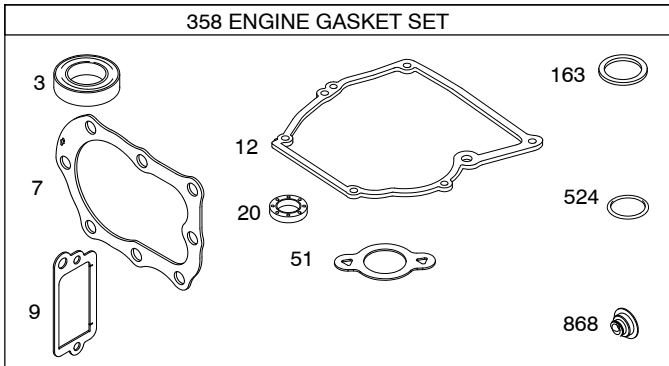

Illustrated Parts List

Model Series

10T500

TYPE NUMBERS
0100 through 3840.

TABLE OF CONTENTS

Air Cleaner	6
Blower Housing/Shrouds	7
Brake	5
Camshaft	3
Carburetor	4
Controls	5
Crankcase Cover/Sump	3
Crankshaft	3
Cylinder	2
Cylinder Head	2
Exhaust System	6
Flywheel	7
Fuel Supply	4
Gasket Set - Engine	2
Gasket Set - Valve	2
Governor Spring	5
Ignition	5
Lubrication	2
Operator's Manual	2
Piston/Rings/Connecting Rod	3
Rewind Starter	7
Warning Label	2

REQUIRED when replacing parts with warning labels affixed.

358 ENGINE GASKET SET

1095 VALVE GASKET SET

Illustrations cover a range of engines. Parts shown without corresponding text may not be used on your specific engine.
 3718-2 Assemblies include all parts shown in frames. 10/13/2010