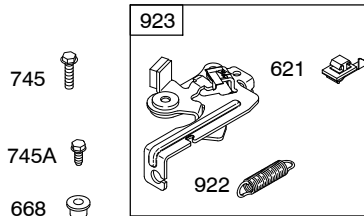

Illustrated Parts List

Model Series

10T500

TYPE NUMBERS
0100 through 3840.

TABLE OF CONTENTS

Air Cleaner	6
Blower Housing/Shrouds	7
Brake	5
Camshaft	3
Carburetor	4
Controls	5
Crankcase Cover/Sump	3
Crankshaft	3
Cylinder	2
Cylinder Head	2
Exhaust System	6
Flywheel	7
Fuel Supply	4
Gasket Set - Engine	2
Gasket Set - Valve	2
Governor Spring	5
Ignition	5
Lubrication	2
Operator's Manual	2
Piston/Rings/Connecting Rod	3
Rewind Starter	7
Warning Label	2

REQUIRED when replacing parts with warning labels affixed.

358 ENGINE GASKET SET

1095 VALVE GASKET SET

Illustrations cover a range of engines. Parts shown without corresponding text may not be used on your specific engine.
 3718-2 Assemblies include all parts shown in frames. 10/13/2010

Illustrations cover a range of engines. Parts shown without corresponding text may not be used on your specific engine.
 3718-3 Assemblies include all parts shown in frames. 10/13/2010

Illustrations cover a range of engines. Parts shown without corresponding text may not be used on your specific engine.
3718-5 Assemblies include all parts shown in frames. 10/13/2010