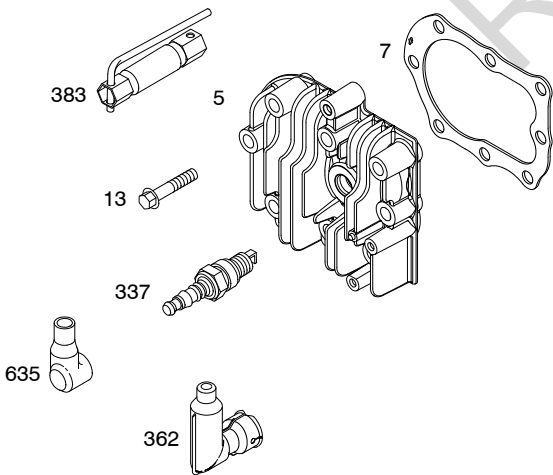

Illustrated Parts List

Model Series

10T500

TYPE NUMBERS
0100 through 3840.

TABLE OF CONTENTS

Air Cleaner	6
Blower Housing/Shrouds	7
Brake	5
Camshaft	3
Carburetor	4
Controls	5
Crankcase Cover/Sump	3
Crankshaft	3
Cylinder	2
Cylinder Head	2
Exhaust System	6
Flywheel	7
Fuel Supply	4
Gasket Set - Engine	2
Gasket Set - Valve	2
Governor Spring	5
Ignition	5
Lubrication	2
Operator's Manual	2
Piston/Rings/Connecting Rod	3
Rewind Starter	7
Warning Label	2

REQUIRED when replacing parts with warning labels affixed.

358 ENGINE GASKET SET

1095 VALVE GASKET SET

Illustrations cover a range of engines. Parts shown without corresponding text may not be used on your specific engine.
 3718-2 Assemblies include all parts shown in frames. 10/13/2010