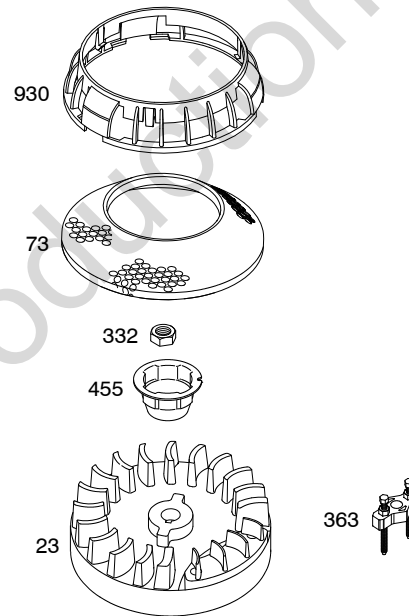

1036 EMISSIONS LABEL

Illustrations cover a range of engines. Parts shown without corresponding text may not be used on your specific engine.
3718-7 Assemblies include all parts shown in frames. 10/13/2010

10T500

REF. NO.	PART NO.	DESCRIPTION	REF. NO.	PART NO.	DESCRIPTION	REF. NO.	PART NO.	DESCRIPTION
1	699653	Cylinder Assembly	16	796219	Crankshaft		796216	Crankshaft
2	796961	Kit-Bushing/Seal (Magneto Side)			Used on Type No(s). 0222.			Used on Type No(s). 0100, 0111, 0112, 0113, 0114, 0117, 0120, 0136, 0139, 0141, 0142, 0143, 0144, 0153, 0157, 0158, 0161, 0162, 0166, 0168, 0169, 0171, 0173, 0174, 0175, 0176, 0177, 0179, 0180, 0183, 0184, 0186, 0187, 0188, 0189, 0195, 0205, 0207, 0208, 0210, 0215, 0217, 0218, 0220, 0246, 0253, 0254, 0255, 0257, 0259, 0262, 0263, 1111, 1486, 2110.
3	299819S	Seal-Oil (Magneto Side)			----- Note ----- 796218 Crankshaft Used on Type No(s). 0121, 0123, 0130, 0146, 0178, 0197, 0204, 0206, 0212, 0214, 0216, 0501, 0550.			
4	798264	Sump-Engine						
5	790169	Head-Cylinder						
7	698717	Gasket-Cylinder Head						
8	791781	Breather Assembly						
9	695890	Gasket-Breather						
10	691666	Screw (Breather Assembly)						
11	691245	Tube-Breather						
12	692218	Gasket-Crankcase (.015" Thick) (Standard)						
		----- Note ----- 270895 Gasket- Crankcase (.005" Thick) 270896 Gasket- Crankcase (.009" Thick)						
13	691640	Screw (Cylinder Head)				20	391483S	Seal-Oil (PTO Side)
15	691680	Plug-Oil Drain				22	692551	Screw (Crankcase Cover/Sump)
						23	795549	Flywheel
								----- Note ----- 795695 Flywheel Used on Type No(s). 0113, 0116, 0120, 0121, 0123, 0130, 0133, 0143, 0146, 0161, 0162, 0166, 0174, 0175, 0178, 0186, 0195, 0197, 0204, 0206, 0212, 0213, 0214, 0215, 0216, 0217, 0220, 0254, 0255, 0550.

Illustrations cover a range of engines. Parts shown without corresponding text may not be used on your specific engine.
3718-8 Assemblies include all parts shown in frames. 10/13/2010