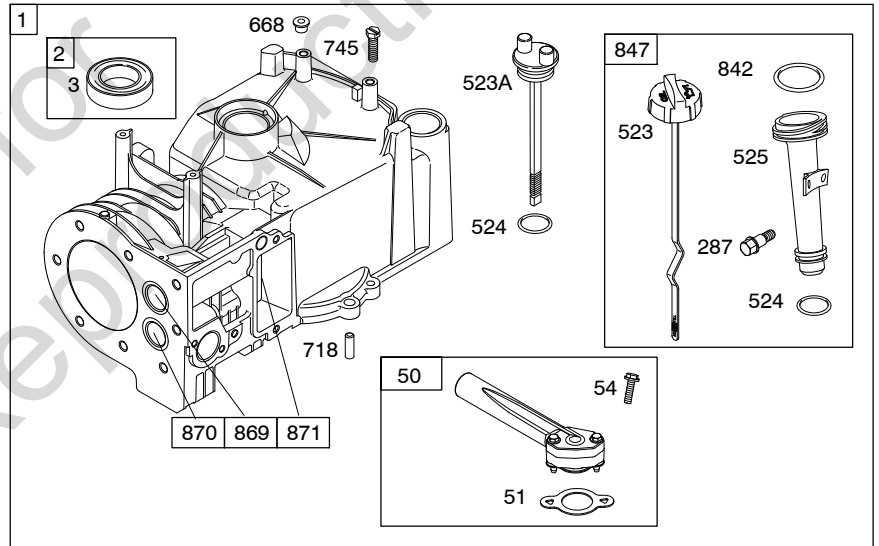

Illustrated Parts List

Model Series

10T500

TYPE NUMBERS
0100 through 3840.

TABLE OF CONTENTS

Air Cleaner	6
Blower Housing/Shrouds	7
Brake	5
Camshaft	3
Carburetor	4
Controls	5
Crankcase Cover/Sump	3
Crankshaft	3
Cylinder	2
Cylinder Head	2
Exhaust System	6
Flywheel	7
Fuel Supply	4
Gasket Set - Engine	2
Gasket Set - Valve	2
Governor Spring	5
Ignition	5
Lubrication	2
Operator's Manual	2
Piston/Rings/Connecting Rod	3
Rewind Starter	7
Warning Label	2

REQUIRED when replacing parts with warning labels affixed.

358 ENGINE GASKET SET

1095 VALVE GASKET SET

Illustrations cover a range of engines. Parts shown without corresponding text may not be used on your specific engine.
 3718-2 Assemblies include all parts shown in frames. 10/13/2010