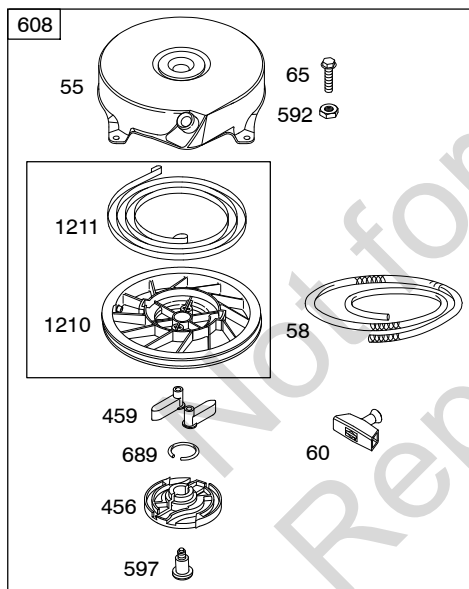

1036 EMISSIONS LABEL

Illustrations cover a range of engines. Parts shown without corresponding text may not be used on your specific engine.
3718-7 Assemblies include all parts shown in frames. 10/13/2010

10T500

REF. NO.	PART NO.	DESCRIPTION	REF. NO.	PART NO.	DESCRIPTION	REF. NO.	PART NO.	DESCRIPTION
1	699653	Cylinder Assembly	16	796219	Crankshaft		796216	Crankshaft
2	796961	Kit-Bushing/Seal (Magneto Side)			Used on Type No(s). 0222.			Used on Type No(s). 0100, 0111, 0112, 0113, 0114, 0117, 0120, 0136, 0139, 0141, 0142, 0143, 0144, 0153, 0157, 0158, 0161, 0162, 0166, 0168, 0169, 0171, 0173, 0174, 0175, 0176, 0177, 0179, 0180, 0183, 0184, 0186, 0187, 0188, 0189, 0195, 0205, 0207, 0208, 0210, 0215, 0217, 0218, 0220, 0246, 0253, 0254, 0255, 0257, 0259, 0262, 0263, 1111, 1486, 2110.
3	299819S	Seal-Oil (Magneto Side)			----- Note ----- 796218 Crankshaft Used on Type No(s). 0121, 0123, 0130, 0146, 0178, 0197, 0204, 0206, 0212, 0214, 0216, 0501, 0550.			
4	798264	Sump-Engine						
5	790169	Head-Cylinder						
7	698717	Gasket-Cylinder Head						
8	791781	Breather Assembly						
9	695890	Gasket-Breather						
10	691666	Screw (Breather Assembly)						
11	691245	Tube-Breather						
12	692218	Gasket-Crankcase (.015" Thick) (Standard)						
		----- Note ----- 270895 Gasket- Crankcase (.005" Thick) 270896 Gasket- Crankcase (.009" Thick)						
13	691640	Screw (Cylinder Head)				20	391483S	Seal-Oil (PTO Side)
15	691680	Plug-Oil Drain				22	692551	Screw (Crankcase Cover/Sump)
						23	795549	Flywheel
								----- Note ----- 795695 Flywheel Used on Type No(s). 0113, 0116, 0120, 0121, 0123, 0130, 0133, 0143, 0146, 0161, 0162, 0166, 0174, 0175, 0178, 0186, 0195, 0197, 0204, 0206, 0212, 0213, 0214, 0215, 0216, 0217, 0220, 0254, 0255, 0550.

Illustrations cover a range of engines. Parts shown without corresponding text may not be used on your specific engine.
3718-8 Assemblies include all parts shown in frames. 10/13/2010