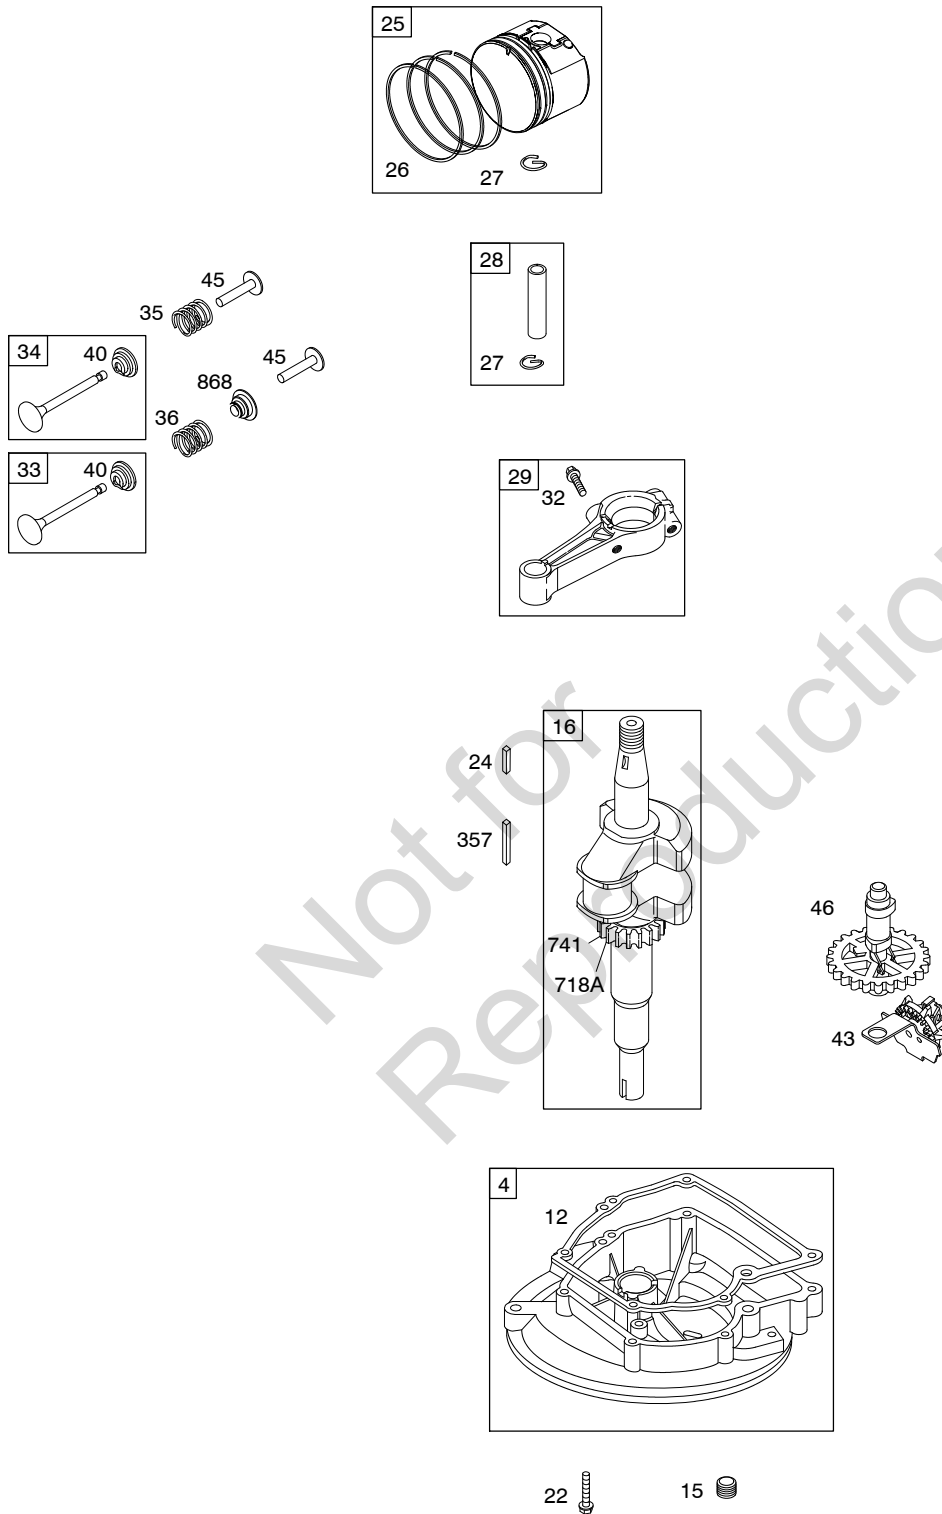

Illustrated Parts List

Model Series

10T500

TYPE NUMBERS
0100 through 3840.

TABLE OF CONTENTS

Air Cleaner	6
Blower Housing/Shrouds	7
Brake	5
Camshaft	3
Carburetor	4
Controls	5
Crankcase Cover/Sump	3
Crankshaft	3
Cylinder	2
Cylinder Head	2
Exhaust System	6
Flywheel	7
Fuel Supply	4
Gasket Set - Engine	2
Gasket Set - Valve	2
Governor Spring	5
Ignition	5
Lubrication	2
Operator's Manual	2
Piston/Rings/Connecting Rod	3
Rewind Starter	7
Warning Label	2

REQUIRED when replacing parts with warning labels affixed.

358 ENGINE GASKET SET

1095 VALVE GASKET SET

Illustrations cover a range of engines. Parts shown without corresponding text may not be used on your specific engine.
 3718-2 Assemblies include all parts shown in frames. 10/13/2010