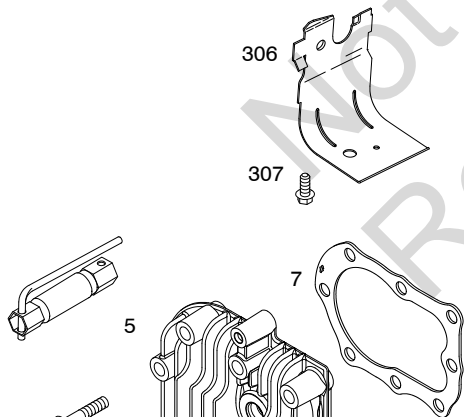

Illustrated Parts List

Model Series

10T500

TYPE NUMBERS
0100 through 3840.

TABLE OF CONTENTS

Air Cleaner	6
Blower Housing/Shrouds	7
Brake	5
Camshaft	3
Carburetor	4
Controls	5
Crankcase Cover/Sump	3
Crankshaft	3
Cylinder	2
Cylinder Head	2
Exhaust System	6
Flywheel	7
Fuel Supply	4
Gasket Set - Engine	2
Gasket Set - Valve	2
Governor Spring	5
Ignition	5
Lubrication	2
Operator's Manual	2
Piston/Rings/Connecting Rod	3
Rewind Starter	7
Warning Label	2

REQUIRED when replacing parts with warning labels affixed.

358 ENGINE GASKET SET

1095 VALVE GASKET SET

Illustrations cover a range of engines. Parts shown without corresponding text may not be used on your specific engine.
 3718-2 Assemblies include all parts shown in frames. 10/13/2010