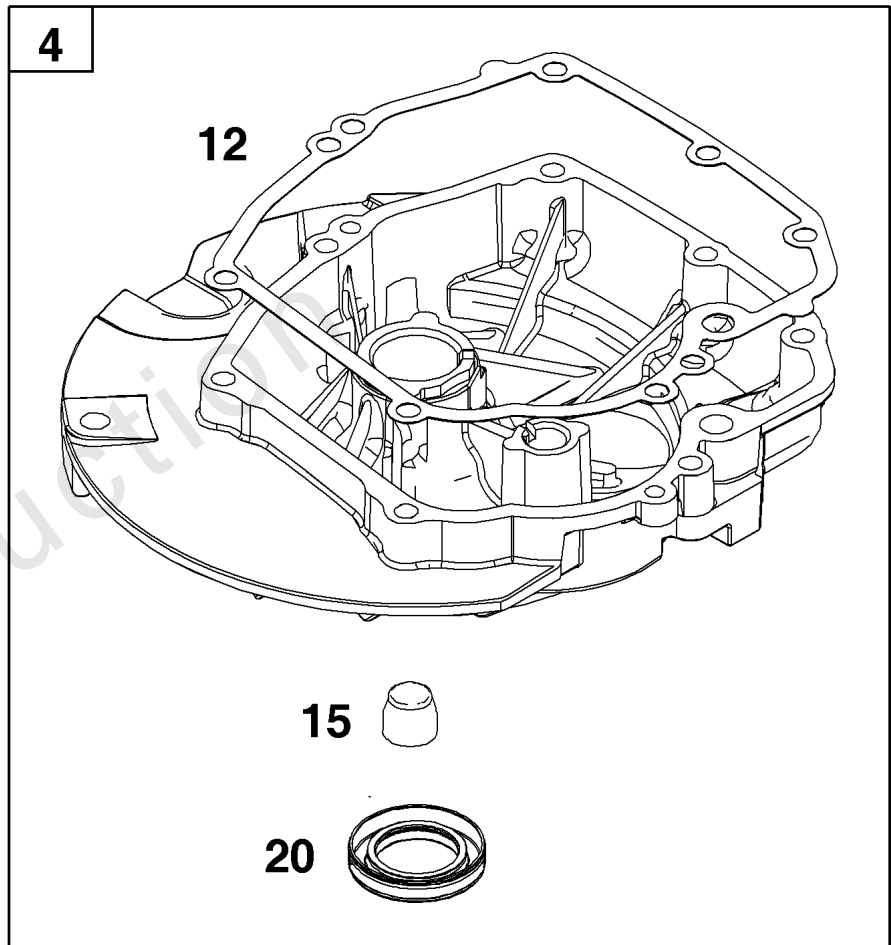

718

22

Crankcase Cover/Sump and Lubrication Group

REF NO	PART NO	QTY	DESCRIPTION
4	493279	1	Sump, Engine
12	692232	1	Gasket-Crankcase
15	691680	1	Plug-Oil Drain (Hex Head)
20	399781S	1	Seal-Oil -(PTO Side)
22	691092	6	Screw (Crankcase Cover Sump) -(Crankcase Cover/Sump)
22	691092	1	Screw (Crankcase Cover Sump) -(Crankcase Cover/Sump)
43	593913	1	SLINGER, Governor/Oil
523	796503	1	DIPSTICK
524	691876	1	Seal-O Ring -(Dipstick Tube)
718	690959	2	PIN, Locating
842	691031	1	SEAL, O-Ring -(Dipstick Cap)
847	596092	1	DIPSTICK/TUBE ASSEMBLY

Not For
Reproduction