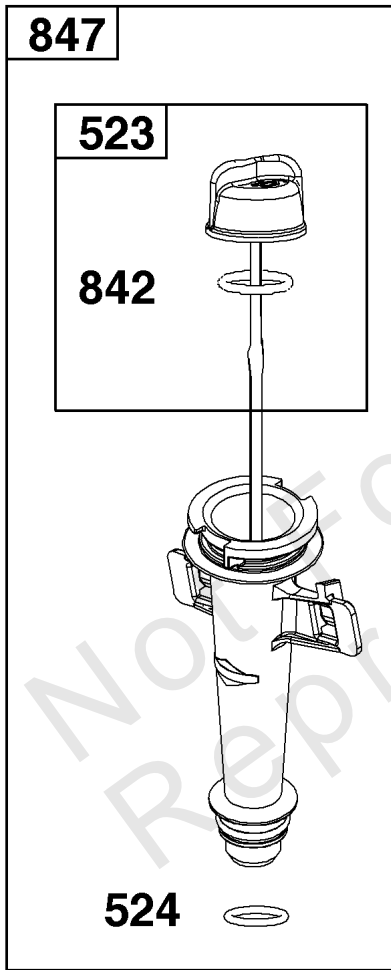

718

22

Crankcase Cover/Sump and Lubrication Group

REF NO	PART NO	QTY	DESCRIPTION
4	493279	1	Sump, Engine
12	692232	1	Gasket-Crankcase
15	691680	1	Plug-Oil Drain (Hex Head)
20	399781S	1	Seal-Oil -(PTO Side)
22	691092	6	Screw (Crankcase Cover Sump) -(Crankcase Cover/Sump)
22	691092	1	Screw (Crankcase Cover Sump) -(Crankcase Cover/Sump)
43	593913	1	SLINGER, Governor/Oil
523	796503	1	DIPSTICK
524	691876	1	Seal-O Ring -(Dipstick Tube)
718	690959	2	PIN, Locating
842	691031	1	SEAL, O-Ring -(Dipstick Cap)
847	596092	1	DIPSTICK/TUBE ASSEMBLY

Not For
Reproduction