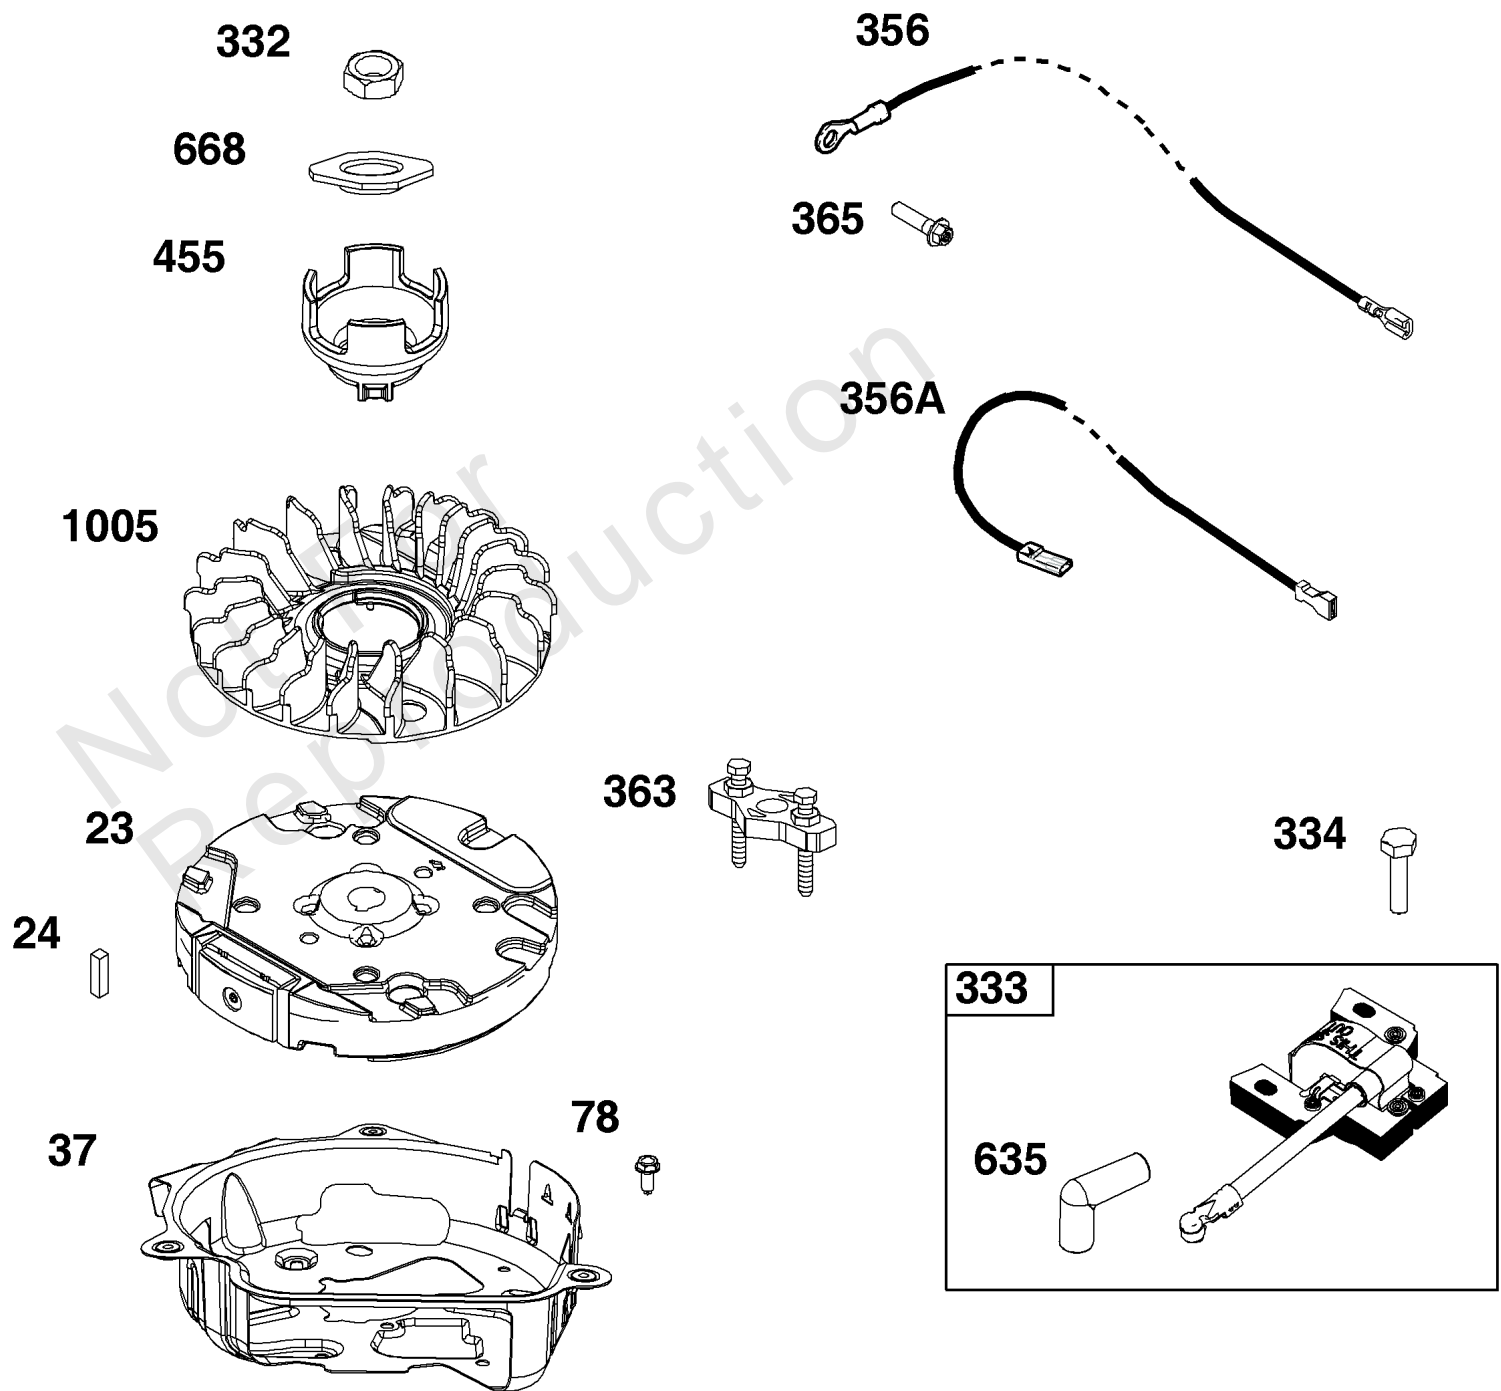

Flywheel, Ignition, and Starter Group

REF NO	PART NO	QTY	DESCRIPTION
23	595288	1	Flywheel
24	222698S	1	KEY, Flywheel
37	595290	1	Guard-Flywheel
78	793480	5	SCREW -(Flywheel Guard)
332	690662	1	Nut -(Flywheel)
333	595291	1	Armature-Magneto
334	793454	2	Screw -(Magneto Armature)
356	798942	1	Wire-Stop
356A	798943	1	Wire-Stop
363	19069	1	Puller-Flywheel (Optional Accessory)
365	699484	1	Screw
455	593960	1	Cup-Flywheel
635	692076	1	BOOT, Spark Plug
668	590546	1	Spacer
1005	595289	1	Fan-Flywheel

Not For
Reproduction