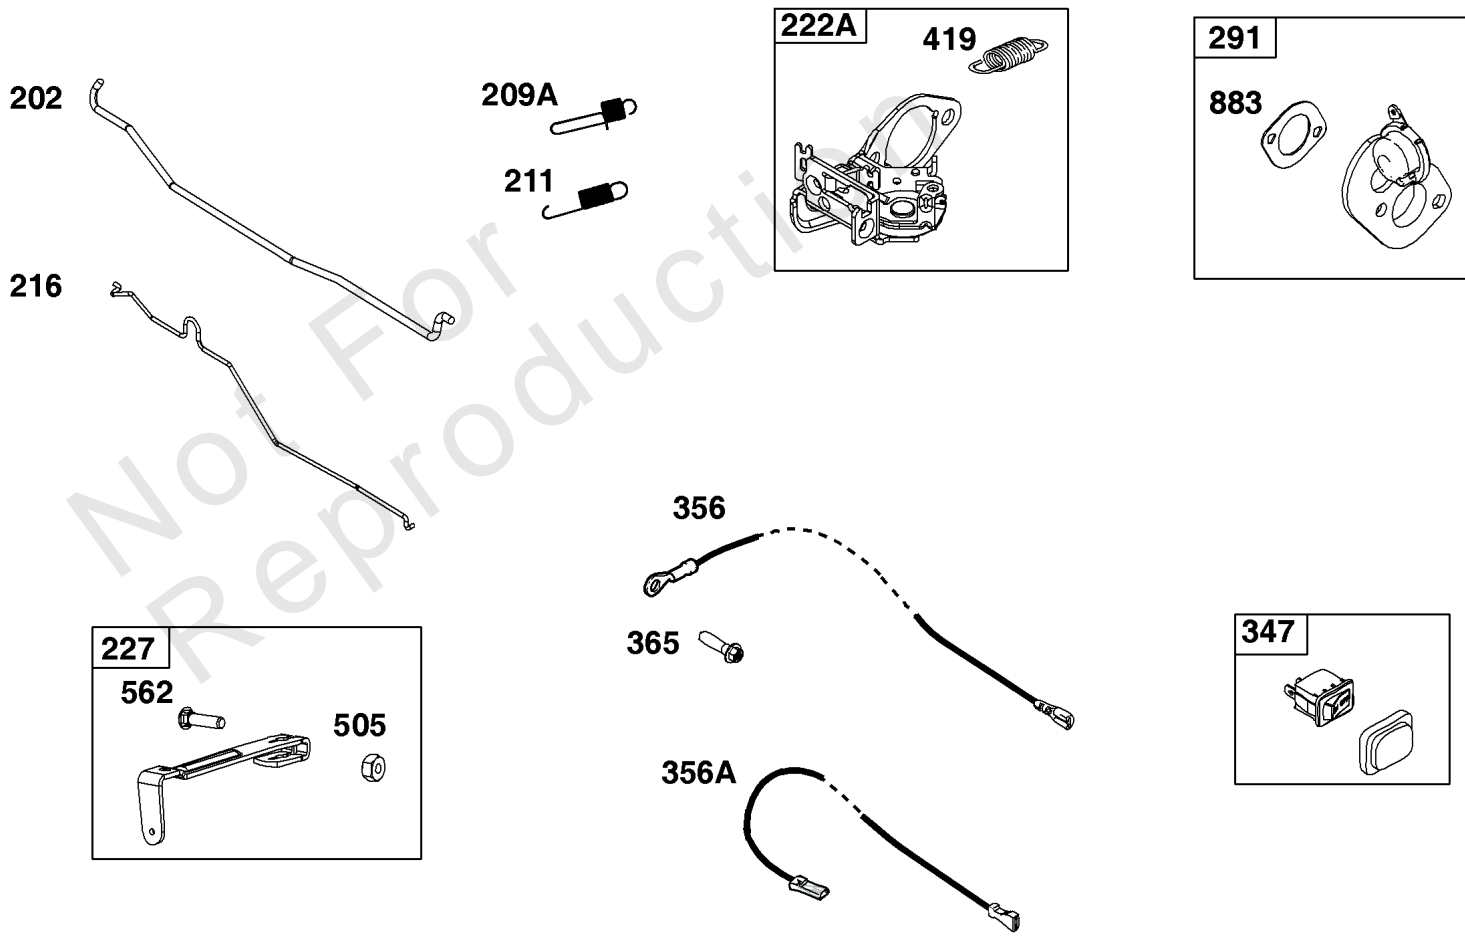

Not For
Reproduction

Blower Housing and Air Cleaner Group

REF NO	PART NO	QTY	DESCRIPTION
11	595283	1	Tube-Breather
163	691894	2	Gasket-Air Cleaner
305	590586	3	Screw -(Blower Housing)
305	590586	3	Screw -(Blower Housing)
535	595297	1	Filter-Air Cleaner Foam
58	591108	1	Rope-Starter
60	281434S	1	Grip-Starter Rope
770	595292	1	Kit-Rewind/Blower Housing
875	595295	1	Base-Air Cleaner
968	595294	1	Cover-Air Cleaner
971	595296	2	Screw -(Air Cleaner Base to Carburetor/Throttle Body)

Not For
Reproduction

Carburetor and Fuel Supply Group

REF NO	PART NO	QTY	DESCRIPTION
51	796596	1	Gasket-Intake
98	847139	1	KIT, Idle Speed
104	797622	1	Pin-Float Hinge
117	798660	1	Jet-Main -(Standard)
118	798606	1	JET, Main -(High Altitude)
121	592172	1	Kit-Carburetor Overhaul
122	595285	1	Spacer-Carburetor
125	595390	1	Carburetor
127	694468	1	Plug-Welch (Bowl Vent)
130	797630	1	Valve-Throttle
133	797626	1	Float-Carburetor
134	799177	1	Kit-Needle/Seat
137	797625	1	Gasket-Float Bowl
163	691894	2	Gasket-Air Cleaner
187	791766	1	LINE, Fuel
217	799179	1	Spring-Choke Return
276	797632	1	Washer-Sealing
365	699484	2	Screw -(Carburetor/Throttle Body)
601	791850	2	CLAMP, Hose
623	793628	1	Seal-O Ring -(Carburetor Spacer)
633	797629	2	SEAL, Choke/Throttle Shaft
957	594061	1	Cap-Fuel Tank
972	594112	1	TANK, Fuel
975	797631	1	Bowl-Float
1011	595293	1	Tube-Vent

Not For
Reproduction

Crankshaft Group

REF NO	PART NO	QTY	DESCRIPTION
16	799337	1	Crankshaft
24	222698S	1	KEY, Flywheel
25	590404	1	Piston Assembly
25	590405		Piston Assembly - (.020 Oversize)
26	590402	1	Ring Set
26	590403		Ring Set - (.020 Oversize)
27	691588	1	Lock-Piston Pin
28	298909	1	Pin-Piston
29	796470	1	Rod-Connecting
32	691664	1	Screw -(Connecting Rod)
32A	695759	1	Screw (Connecting Rod) -(Connecting Rod)
46	694039	1	Camshaft
741	797521	1	Gear-Timing