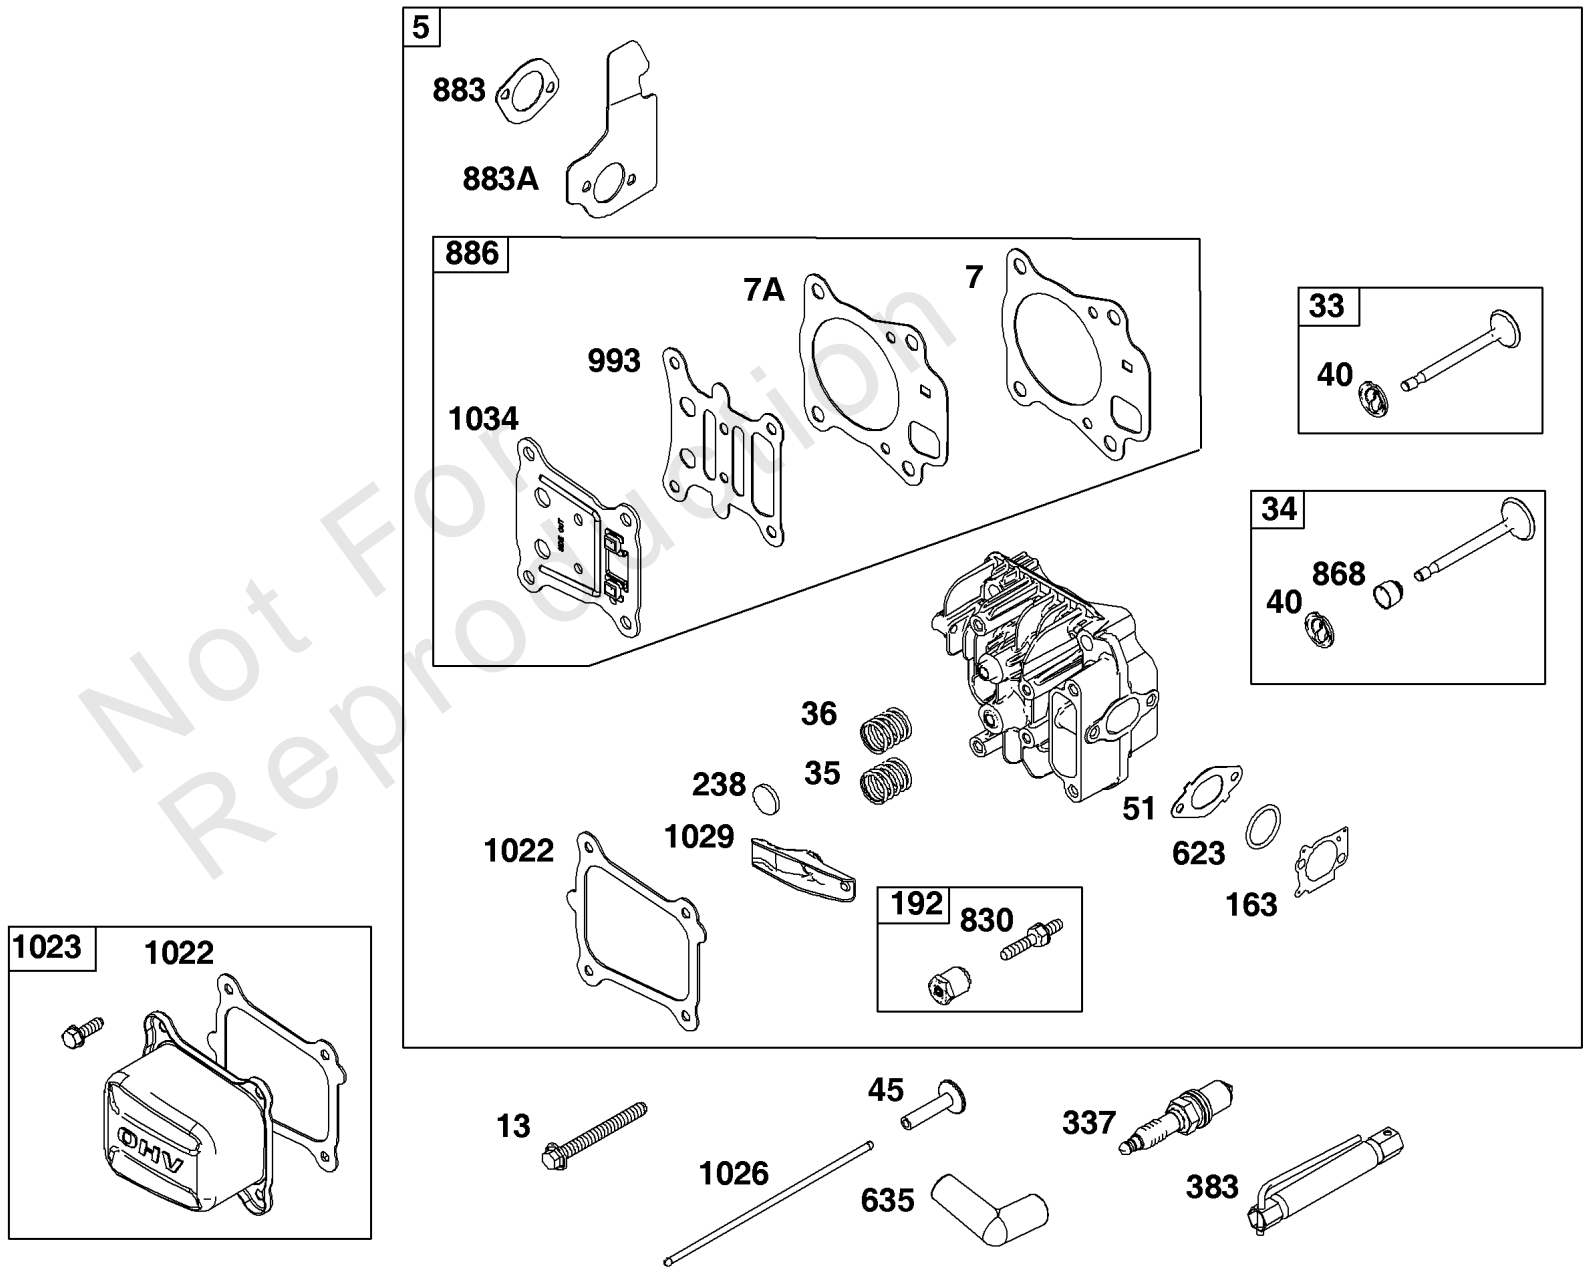

CYLINDER HEAD GROUP

REF NO	PART NO	QTY	DESCRIPTION
5	796471	1	Head-Cylinder
7	796475	1	Gasket-Cylinder Head
13	793451	4	Screw -(Cylinder Head)
33	499642	1	Valve-Exhaust
34	795443	1	Valve-Intake
35	691304	1	Spring-Valve -(Intake)
36	691304	1	Spring-Valve -(Exhaust)
40	692194	2	Retainer-Valve
45	690977	2	TAPPET, Valve
51	796596	1	Gasket-Intake
163	691894	2	Gasket-Air Cleaner
192	796631	2	Adjuster-Rocker Arm
192	796631	2	Adjuster-Rocker Arm
238	691300	2	Cap-Valve
337	797434	1	Plug-Spark
383	19576S	1	WRENCH, Spark Plug
623	793628	1	Seal-O Ring -(Carburetor Spacer)
635	692076	1	BOOT, Spark Plug
830	796472	2	Stud-Rocker Arm
868	795440	1	Seal-Valve
883	793497	2	Gasket-Exhaust
883A	690959	2	PIN, Locating
886	799492	1	Gasket Kit-Cylinder Head/Plate
993	796473	1	Gasket-Cylinder Head Plate
1022	796480	2	Gasket-Rocker Cover
1023	796479	1	Cover-Rocker
1026	796481	2	Rod-Push
1029	691230	2	Arm-Rocker
1034	691343	1	Guide-Push Rod