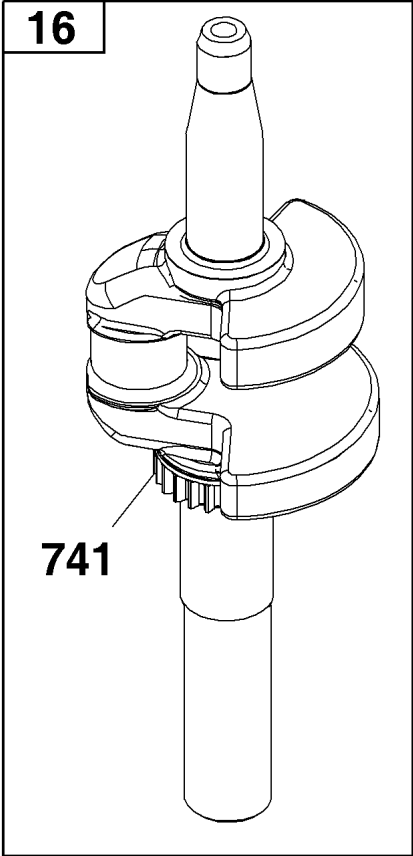

CONTROLS GROUP

REF NO	PART NO	QTY	DESCRIPTION
202	595282	1	Link-Mechanical Governor
209A	799507	1	Spring-Governor
211	799508	1	Spring-Governed Idle
216	595299	1	Link-Choke
222A	799448	1	Bracket-Control
227	595284	1	Lever-Governor Control
291	798938	1	Thermostat
347	592694	1	Switch-Rocker
356	798942	1	Wire-Stop
356A	798943	1	Wire-Stop
419	799623	1	Spring-Return
505	793515	1	NUT -(Governor Control Lever)
562	793514	1	Bolt -(Governor Control Lever)
365	699484	2	Screw
883	793497	1	Gasket-Exhaust

Not For
Reproduction

Crankshaft Group

REF NO	PART NO	QTY	DESCRIPTION
16	799337	1	Crankshaft
24	222698S	1	KEY, Flywheel
25	590404	1	Piston Assembly
25	590405		Piston Assembly - (.020 Oversize)
26	590402	1	Ring Set
26	590403		Ring Set - (.020 Oversize)
27	691588	1	Lock-Piston Pin
28	298909	1	Pin-Piston
29	796470	1	Rod-Connecting
32	691664	1	Screw -(Connecting Rod)
32A	695759	1	Screw (Connecting Rod) -(Connecting Rod)
46	694039	1	Camshaft
741	797521	1	Gear-Timing

Not For
Reproduction

Cylinder Group

REF NO	PART NO	QTY	DESCRIPTION
1	595286	1	Cylinder Assembly
3	299819S	1	SEAL, Oil -(Magneto Side)
404	690272	1	WASHER -(Governor Crank)
615	690340	1	RETAINER, Governor Shaft
616	798327	1	Crank-Governor
718	690959	2	PIN, Locating
1263	697124	1	REED, Breather
1264	793453	1	SCREW -(Breather Reed)
1319	794467	1	LABEL, Warning -(REQUIRED When Replacing Parts With Warning Labels Affixed)
1319A	797669	1	LABEL, Warning -(REQUIRED When Replacing Parts With Warning Labels Affixed)