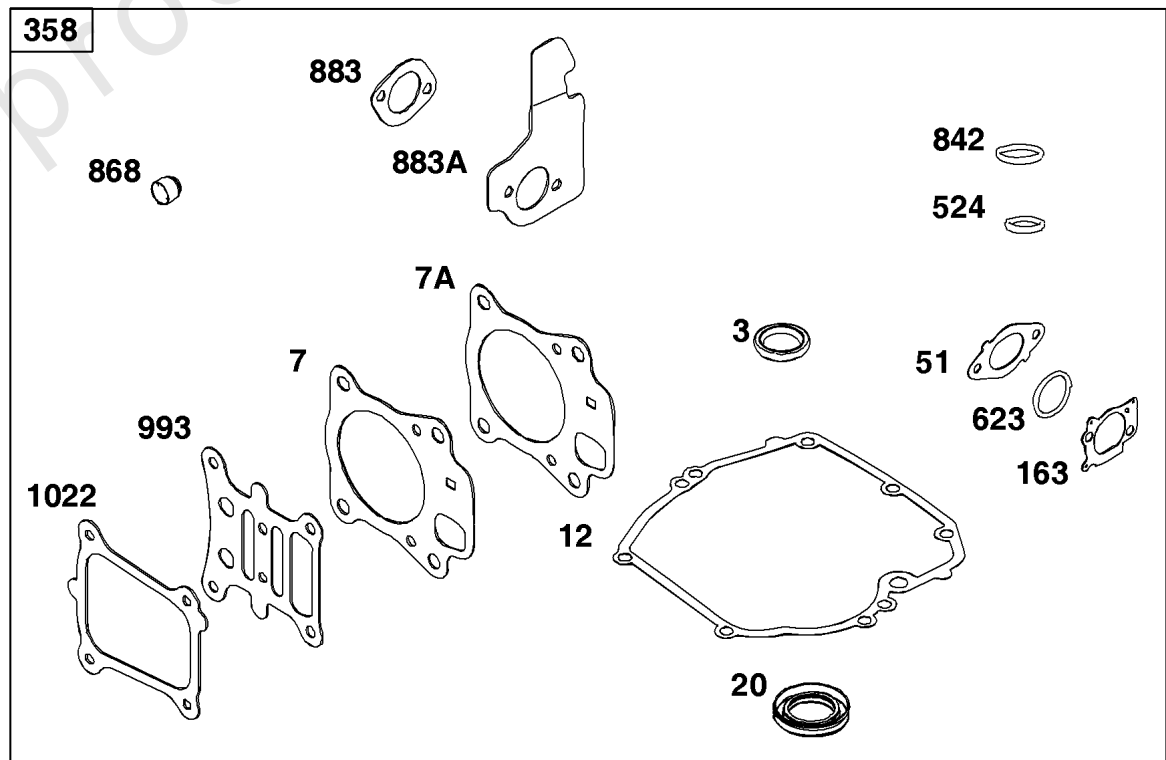

Flywheel, Ignition, and Starter Group

REF NO	PART NO	QTY	DESCRIPTION
23	595288	1	Flywheel
24	222698S	1	KEY, Flywheel
37	595290	1	Guard-Flywheel
78	793480	5	SCREW -(Flywheel Guard)
332	690662	1	Nut -(Flywheel)
333	595291	1	Armature-Magneto
334	793454	2	Screw -(Magneto Armature)
356	798942	1	Wire-Stop
356A	798943	1	Wire-Stop
363	19069	1	Puller-Flywheel (Optional Accessory)
365	699484	1	Screw
455	593960	1	Cup-Flywheel
635	692076	1	BOOT, Spark Plug
668	590546	1	Spacer
1005	595289	1	Fan-Flywheel

Not For
Reproduction