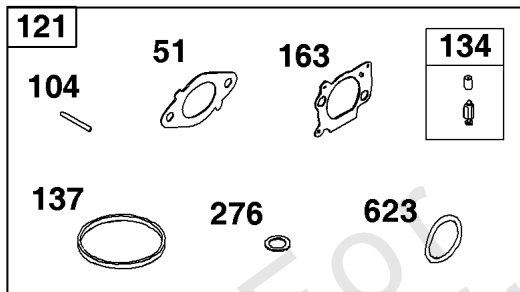

Flywheel, Ignition, and Starter Group

REF NO	PART NO	QTY	DESCRIPTION
23	595288	1	Flywheel
24	222698S	1	KEY, Flywheel
37	595290	1	Guard-Flywheel
78	793480	5	SCREW -(Flywheel Guard)
332	690662	1	Nut -(Flywheel)
333	595291	1	Armature-Magneto
334	793454	2	Screw -(Magneto Armature)
356	798942	1	Wire-Stop
356A	798943	1	Wire-Stop
363	19069	1	Puller-Flywheel (Optional Accessory)
365	699484	1	Screw
455	593960	1	Cup-Flywheel
635	692076	1	BOOT, Spark Plug
668	590546	1	Spacer
1005	595289	1	Fan-Flywheel

Not For
Reproduction