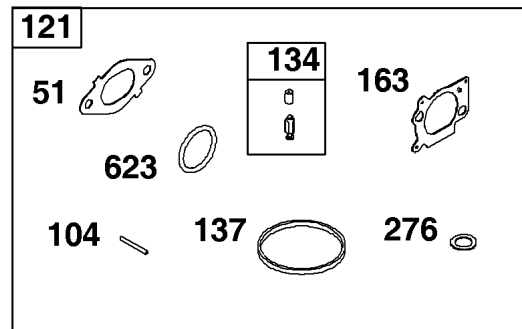

Carburetor and Fuel Supply Group

REF NO	PART NO	QTY	DESCRIPTION
51	796596	1	Gasket-Intake
98	847139	1	KIT, Idle Speed
104	797622	1	Pin-Float Hinge
117	798660	1	Jet-Main -(Standard)
118	798606	1	JET, Main -(High Altitude)
121	592172	1	Kit-Carburetor Overhaul
122	595285	1	Spacer-Carburetor
125	595390	1	Carburetor
127	694468	1	Plug-Welch (Bowl Vent)
130	797630	1	Valve-Throttle
133	797626	1	Float-Carburetor
134	799177	1	Kit-Needle/Seat
137	797625	1	Gasket-Float Bowl
163	691894	2	Gasket-Air Cleaner
187	791766	1	LINE, Fuel
217	799179	1	Spring-Choke Return
276	797632	1	Washer-Sealing
365	699484	2	Screw -(Carburetor/Throttle Body)
601	791850	2	CLAMP, Hose
623	793628	1	Seal-O Ring -(Carburetor Spacer)
633	797629	2	SEAL, Choke/Throttle Shaft
957	594061	1	Cap-Fuel Tank
972	594112	1	TANK, Fuel
975	797631	1	Bowl-Float
1011	595293	1	Tube-Vent