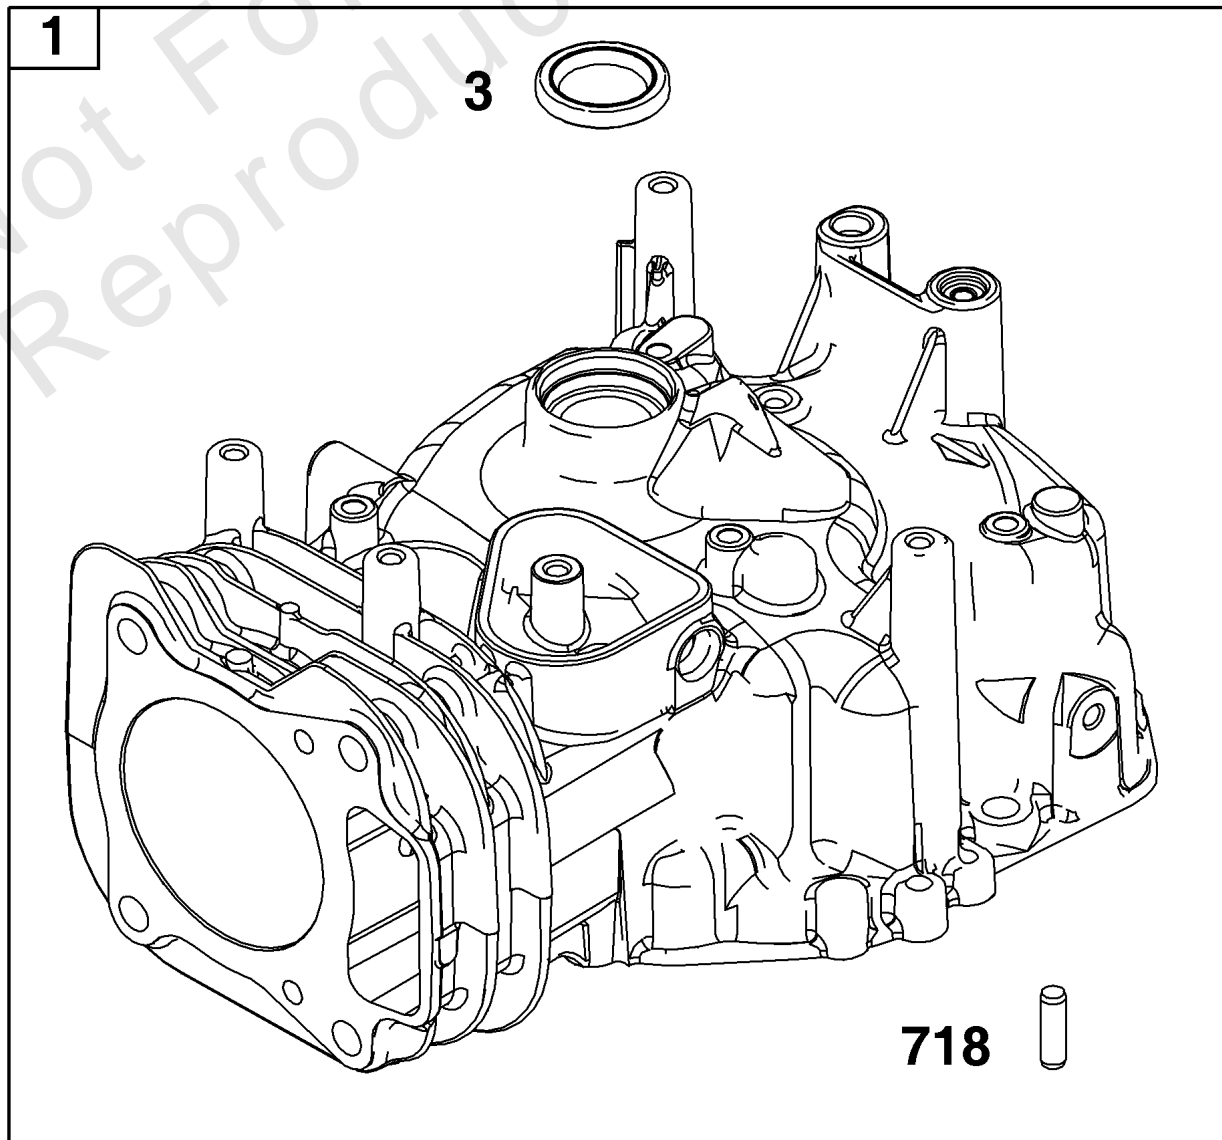

CONTROLS GROUP

REF NO	PART NO	QTY	DESCRIPTION
202	595282	1	Link-Mechanical Governor
209A	799507	1	Spring-Governor
211	799508	1	Spring-Governed Idle
216	595299	1	Link-Choke
222A	799448	1	Bracket-Control
227	595284	1	Lever-Governor Control
291	798938	1	Thermostat
347	592694	1	Switch-Rocker
356	798942	1	Wire-Stop
356A	798943	1	Wire-Stop
419	799623	1	Spring-Return
505	793515	1	NUT -(Governor Control Lever)
562	793514	1	Bolt -(Governor Control Lever)
365	699484	2	Screw
883	793497	1	Gasket-Exhaust

Not For
Reproduction

Crankshaft Group

REF NO	PART NO	QTY	DESCRIPTION
16	799337	1	Crankshaft
24	222698S	1	KEY, Flywheel
25	590404	1	Piston Assembly
25	590405		Piston Assembly - (.020 Oversize)
26	590402	1	Ring Set
26	590403		Ring Set - (.020 Oversize)
27	691588	1	Lock-Piston Pin
28	298909	1	Pin-Piston
29	796470	1	Rod-Connecting
32	691664	1	Screw -(Connecting Rod)
32A	695759	1	Screw (Connecting Rod) -(Connecting Rod)
46	694039	1	Camshaft
741	797521	1	Gear-Timing

Not For
Reproduction

Cylinder Group

REF NO	PART NO	QTY	DESCRIPTION
1	595286	1	Cylinder Assembly
3	299819S	1	SEAL, Oil -(Magneto Side)
404	690272	1	WASHER -(Governor Crank)
615	690340	1	RETAINER, Governor Shaft
616	798327	1	Crank-Governor
718	690959	2	PIN, Locating
1263	697124	1	REED, Breather
1264	793453	1	SCREW -(Breather Reed)
1319	794467	1	LABEL, Warning -(REQUIRED When Replacing Parts With Warning Labels Affixed)
1319A	797669	1	LABEL, Warning -(REQUIRED When Replacing Parts With Warning Labels Affixed)