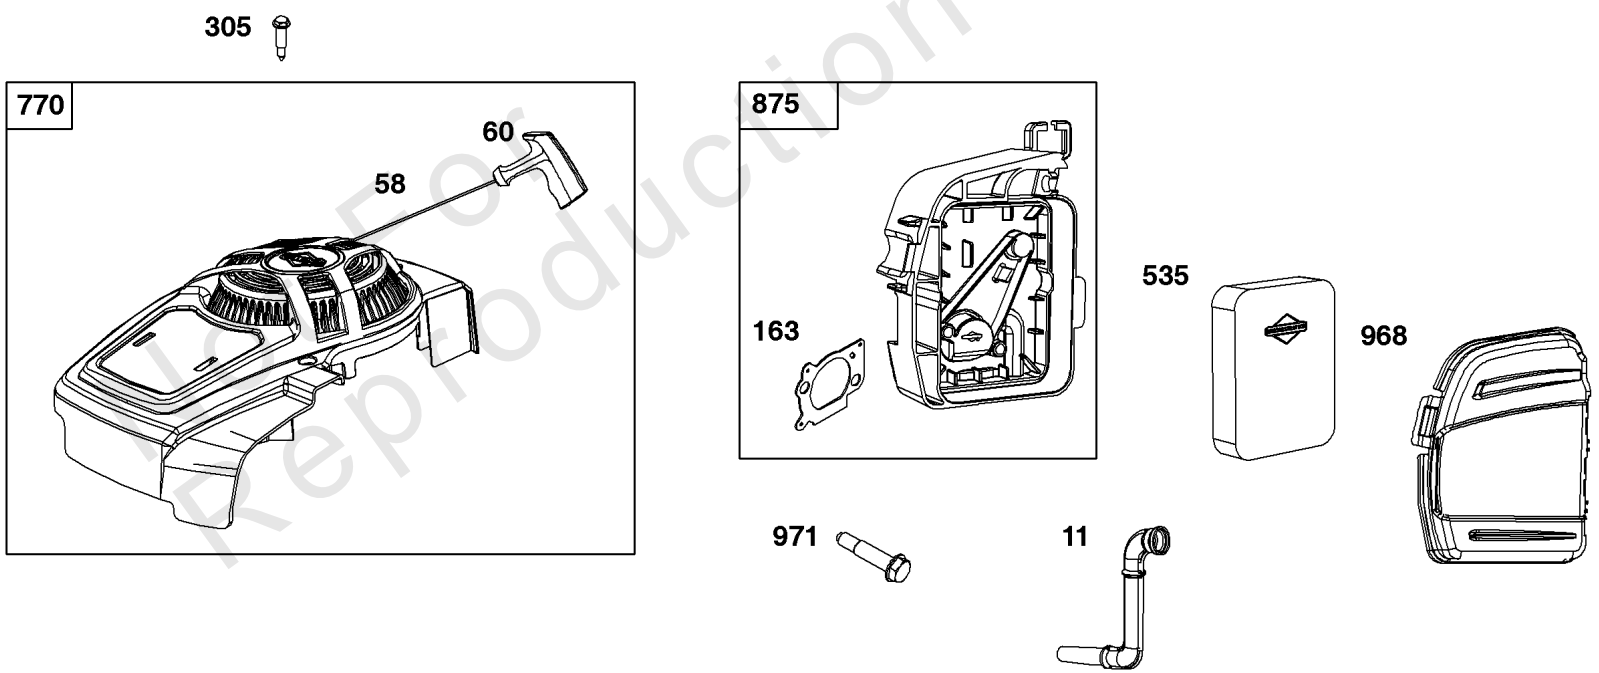

Not For
Reproduction

Blower Housing and Air Cleaner Group

REF NO	PART NO	QTY	DESCRIPTION
11	595283	1	Tube-Breather
163	691894	2	Gasket-Air Cleaner
305	590586	3	Screw -(Blower Housing)
305	590586	3	Screw -(Blower Housing)
535	595297	1	Filter-Air Cleaner Foam
58	591108	1	Rope-Starter
60	281434S	1	Grip-Starter Rope
770	595292	1	Kit-Rewind/Blower Housing
875	595295	1	Base-Air Cleaner
968	595294	1	Cover-Air Cleaner
971	595296	2	Screw -(Air Cleaner Base to Carburetor/Throttle Body)