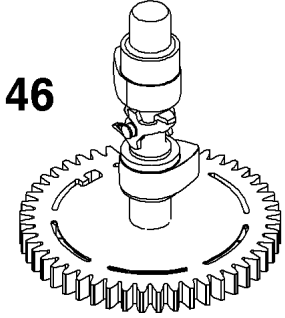

CONTROLS GROUP

REF NO	PART NO	QTY	DESCRIPTION
202	595282	1	Link-Mechanical Governor
209A	799507	1	Spring-Governor
211	799508	1	Spring-Governed Idle
216	595299	1	Link-Choke
222A	799448	1	Bracket-Control
227	595284	1	Lever-Governor Control
291	798938	1	Thermostat
347	592694	1	Switch-Rocker
356	798942	1	Wire-Stop
356A	798943	1	Wire-Stop
419	799623	1	Spring-Return
505	793515	1	NUT -(Governor Control Lever)
562	793514	1	Bolt -(Governor Control Lever)
365	699484	2	Screw
883	793497	1	Gasket-Exhaust

Not For
Reproduction

Crankshaft Group

REF NO	PART NO	QTY	DESCRIPTION
16	799337	1	Crankshaft
24	222698S	1	KEY, Flywheel
25	590404	1	Piston Assembly
25	590405		Piston Assembly - (.020 Oversize)
26	590402	1	Ring Set
26	590403		Ring Set - (.020 Oversize)
27	691588	1	Lock-Piston Pin
28	298909	1	Pin-Piston
29	796470	1	Rod-Connecting
32	691664	1	Screw -(Connecting Rod)
32A	695759	1	Screw (Connecting Rod) -(Connecting Rod)
46	694039	1	Camshaft
741	797521	1	Gear-Timing

Not For
Reproduction

Cylinder Group

REF NO	PART NO	QTY	DESCRIPTION
1	595286	1	Cylinder Assembly
3	299819S	1	SEAL, Oil -(Magneto Side)
404	690272	1	WASHER -(Governor Crank)
615	690340	1	RETAINER, Governor Shaft
616	798327	1	Crank-Governor
718	690959	2	PIN, Locating
1263	697124	1	REED, Breather
1264	793453	1	SCREW -(Breather Reed)
1319	794467	1	LABEL, Warning -(REQUIRED When Replacing Parts With Warning Labels Affixed)
1319A	797669	1	LABEL, Warning -(REQUIRED When Replacing Parts With Warning Labels Affixed)