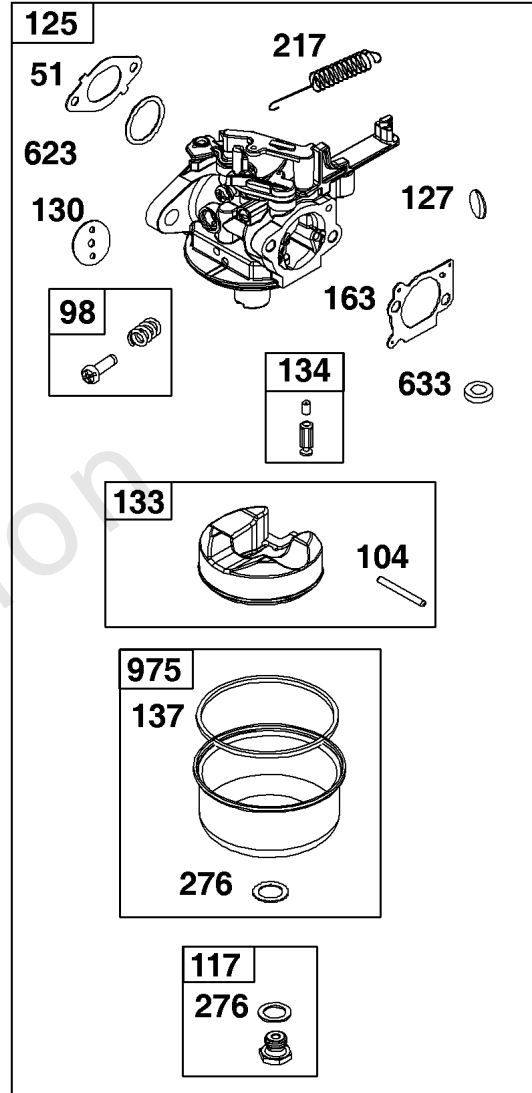

Not For
Reproduction

Blower Housing and Air Cleaner Group

REF NO	PART NO	QTY	DESCRIPTION
11	595283	1	Tube-Breather
163	691894	2	Gasket-Air Cleaner
305	590586	3	Screw -(Blower Housing)
305	590586	3	Screw -(Blower Housing)
535	595297	1	Filter-Air Cleaner Foam
58	591108	1	Rope-Starter
60	281434S	1	Grip-Starter Rope
770	595292	1	Kit-Rewind/Blower Housing
875	595295	1	Base-Air Cleaner
968	595294	1	Cover-Air Cleaner
971	595296	2	Screw -(Air Cleaner Base to Carburetor/Throttle Body)

Not For
Reproduction

Carburetor and Fuel Supply Group

REF NO	PART NO	QTY	DESCRIPTION
51	796596	1	Gasket-Intake
98	847139	1	KIT, Idle Speed
104	797622	1	Pin-Float Hinge
117	798660	1	Jet-Main -(Standard)
118	798606	1	JET, Main -(High Altitude)
121	592172	1	Kit-Carburetor Overhaul
122	595285	1	Spacer-Carburetor
125	595390	1	Carburetor
127	694468	1	Plug-Welch (Bowl Vent)
130	797630	1	Valve-Throttle
133	797626	1	Float-Carburetor
134	799177	1	Kit-Needle/Seat
137	797625	1	Gasket-Float Bowl
163	691894	2	Gasket-Air Cleaner
187	791766	1	LINE, Fuel
217	799179	1	Spring-Choke Return
276	797632	1	Washer-Sealing
365	699484	2	Screw -(Carburetor/Throttle Body)
601	791850	2	CLAMP, Hose
623	793628	1	Seal-O Ring -(Carburetor Spacer)
633	797629	2	SEAL, Choke/Throttle Shaft
957	594061	1	Cap-Fuel Tank
972	594112	1	TANK, Fuel
975	797631	1	Bowl-Float
1011	595293	1	Tube-Vent

Not For
Reproduction

Crankshaft Group

REF NO	PART NO	QTY	DESCRIPTION
16	799337	1	Crankshaft
24	222698S	1	KEY, Flywheel
25	590404	1	Piston Assembly
25	590405		Piston Assembly - (.020 Oversize)
26	590402	1	Ring Set
26	590403		Ring Set - (.020 Oversize)
27	691588	1	Lock-Piston Pin
28	298909	1	Pin-Piston
29	796470	1	Rod-Connecting
32	691664	1	Screw -(Connecting Rod)
32A	695759	1	Screw (Connecting Rod) -(Connecting Rod)
46	694039	1	Camshaft
741	797521	1	Gear-Timing