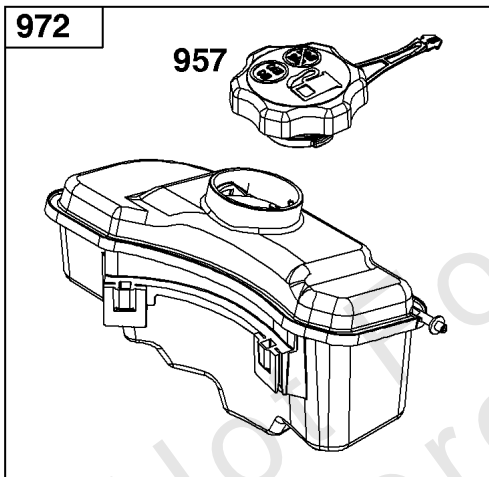

Parts Manual

Mfg. No: 121P02-0003-F1

Model Components	Page
Blower Housing and Air Cleaner Group.....	4
Carburetor and Fuel Supply Group.....	6
CONTROLS GROUP.....	8
Crankcase Cover/Sump and Lubrication Group.....	10
Crankshaft Group.....	12
Cylinder Group.....	14
CYLINDER HEAD GROUP.....	16
Exhaust Group.....	18
Flywheel, Ignition, and Starter Group.....	20
SERVICE PARTS and TOOLS GROUP.....	22

Not For
Reproduction

Blower Housing and Air Cleaner Group

REF NO	PART NO	QTY	DESCRIPTION
11	595283	1	Tube-Breather
163	691894	2	Gasket-Air Cleaner
305	590586	3	Screw -(Blower Housing)
305	590586	3	Screw -(Blower Housing)
535	595297	1	Filter-Air Cleaner Foam
58	591108	1	Rope-Starter
60	281434S	1	Grip-Starter Rope
770	595292	1	Kit-Rewind/Blower Housing
875	595295	1	Base-Air Cleaner
968	595294	1	Cover-Air Cleaner
971	595296	2	Screw -(Air Cleaner Base to Carburetor/Throttle Body)

Not For
Reproduction

Carburetor and Fuel Supply Group

REF NO	PART NO	QTY	DESCRIPTION
51	796596	1	Gasket-Intake
98	847139	1	KIT, Idle Speed
104	797622	1	Pin-Float Hinge
117	798660	1	Jet-Main -(Standard)
118	798606	1	JET, Main -(High Altitude)
121	592172	1	Kit-Carburetor Overhaul
122	595285	1	Spacer-Carburetor
125	595390	1	Carburetor
127	694468	1	Plug-Welch (Bowl Vent)
130	797630	1	Valve-Throttle
133	797626	1	Float-Carburetor
134	799177	1	Kit-Needle/Seat
137	797625	1	Gasket-Float Bowl
163	691894	2	Gasket-Air Cleaner
187	791766	1	LINE, Fuel
217	799179	1	Spring-Choke Return
276	797632	1	Washer-Sealing
365	699484	2	Screw -(Carburetor/Throttle Body)
601	791850	2	CLAMP, Hose
623	793628	1	Seal-O Ring -(Carburetor Spacer)
633	797629	2	SEAL, Choke/Throttle Shaft
957	594061	1	Cap-Fuel Tank
972	594112	1	TANK, Fuel
975	797631	1	Bowl-Float
1011	595293	1	Tube-Vent