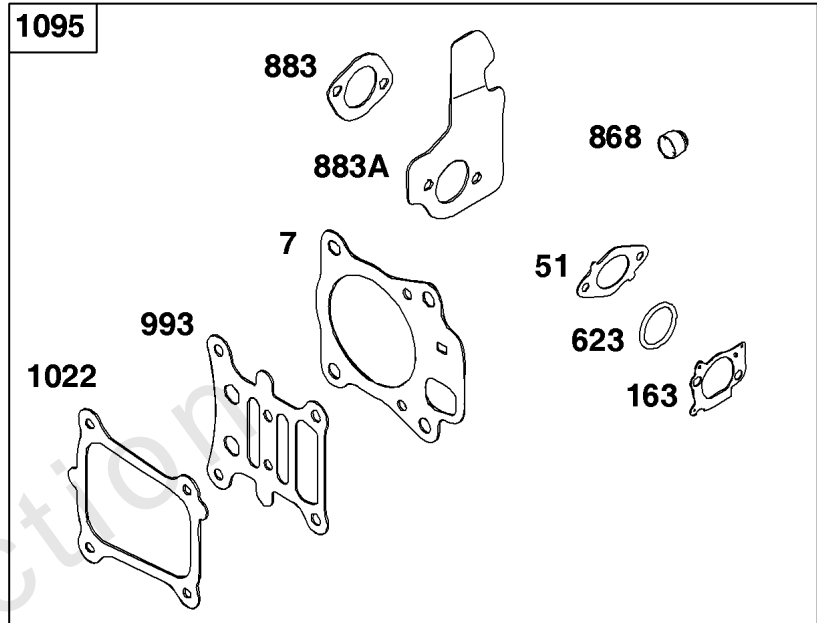

Flywheel, Ignition, and Starter Group

REF NO	PART NO	QTY	DESCRIPTION
23	595288	1	Flywheel
24	222698S	1	KEY, Flywheel
37	595290	1	Guard-Flywheel
78	793480	5	SCREW -(Flywheel Guard)
332	690662	1	Nut -(Flywheel)
333	595291	1	Armature-Magneto
334	793454	2	Screw -(Magneto Armature)
356	798942	1	Wire-Stop
356A	798943	1	Wire-Stop
363	19069	1	Puller-Flywheel (Optional Accessory)
365	699484	1	Screw
455	593960	1	Cup-Flywheel
635	692076	1	BOOT, Spark Plug
668	590546	1	Spacer
1005	595289	1	Fan-Flywheel

Not For
Reproduction