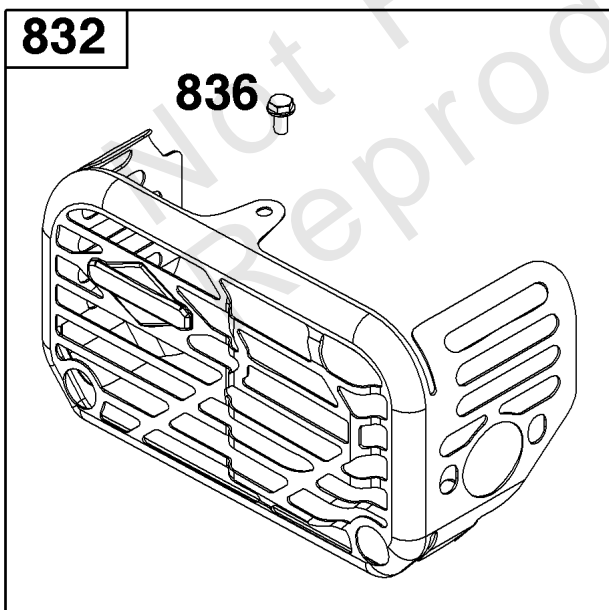

Not For
Reproduction

Crankshaft Group

REF NO	PART NO	QTY	DESCRIPTION
16	799337	1	Crankshaft
24	222698S	1	KEY, Flywheel
25	590404	1	Piston Assembly
25	590405		Piston Assembly - (.020 Oversize)
26	590402	1	Ring Set
26	590403		Ring Set - (.020 Oversize)
27	691588	1	Lock-Piston Pin
28	298909	1	Pin-Piston
29	796470	1	Rod-Connecting
32	691664	1	Screw -(Connecting Rod)
32A	695759	1	Screw (Connecting Rod) -(Connecting Rod)
46	694039	1	Camshaft
741	797521	1	Gear-Timing

Not For
Reproduction

Cylinder Group

REF NO	PART NO	QTY	DESCRIPTION
1	595286	1	Cylinder Assembly
3	299819S	1	SEAL, Oil -(Magneto Side)
404	690272	1	WASHER -(Governor Crank)
615	690340	1	RETAINER, Governor Shaft
616	798327	1	Crank-Governor
718	690959	2	PIN, Locating
1263	697124	1	REED, Breather
1264	793453	1	SCREW -(Breather Reed)
1319	794467	1	LABEL, Warning -(REQUIRED When Replacing Parts With Warning Labels Affixed)
1319A	797669	1	LABEL, Warning -(REQUIRED When Replacing Parts With Warning Labels Affixed)

Not For
Reproduction

CYLINDER HEAD GROUP

REF NO	PART NO	QTY	DESCRIPTION
5	796471	1	Head-Cylinder
7	796475	1	Gasket-Cylinder Head
13	793451	4	Screw -(Cylinder Head)
33	499642	1	Valve-Exhaust
34	795443	1	Valve-Intake
35	691304	1	Spring-Valve -(Intake)
36	691304	1	Spring-Valve -(Exhaust)
40	692194	2	Retainer-Valve
45	690977	2	TAPPET, Valve
51	796596	1	Gasket-Intake
163	691894	2	Gasket-Air Cleaner
192	796631	2	Adjuster-Rocker Arm
192	796631	2	Adjuster-Rocker Arm
238	691300	2	Cap-Valve
337	797434	1	Plug-Spark
383	19576S	1	WRENCH, Spark Plug
623	793628	1	Seal-O Ring -(Carburetor Spacer)
635	692076	1	BOOT, Spark Plug
830	796472	2	Stud-Rocker Arm
868	795440	1	Seal-Valve
883	793497	2	Gasket-Exhaust
883A	690959	2	PIN, Locating
886	799492	1	Gasket Kit-Cylinder Head/Plate
993	796473	1	Gasket-Cylinder Head Plate
1022	796480	2	Gasket-Rocker Cover
1023	796479	1	Cover-Rocker
1026	796481	2	Rod-Push
1029	691230	2	Arm-Rocker
1034	691343	1	Guide-Push Rod