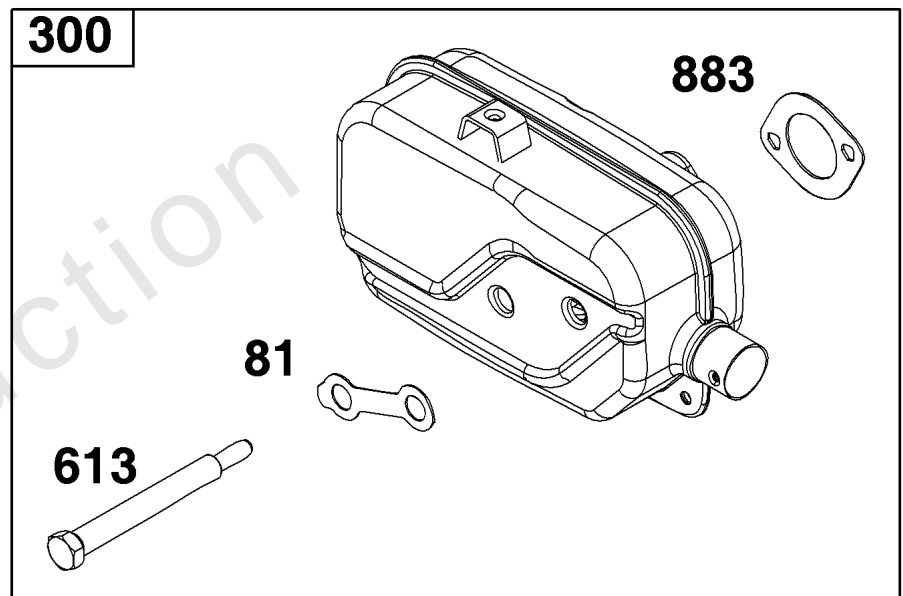

Exhaust Group

REF NO	PART NO	QTY	DESCRIPTION
883	793497	2	Gasket-Exhaust
300	798940	1	Muffler
613	796496	2	Screw -(Muffler)
81	691740	1	Lock-Muffler Screw
836	793500	3	Screw -(Muffler Guard)
832	593411	1	Guard-Muffler

Not For
Reproduction