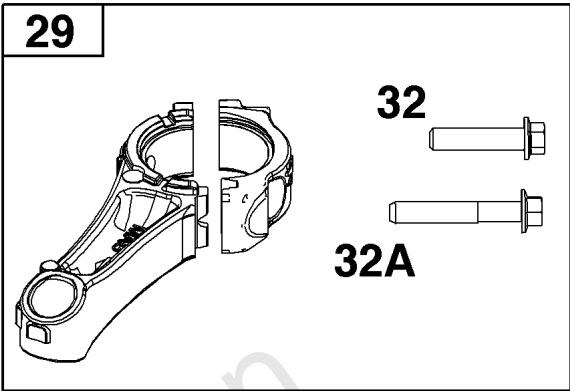

Not For
Reproduction

718 

22 

Crankcase Cover/Sump and Lubrication Group

REF NO	PART NO	QTY	DESCRIPTION
4	493279	1	Sump, Engine
12	692232	1	Gasket-Crankcase
15	691680	1	Plug-Oil Drain (Hex Head)
20	399781S	1	Seal-Oil -(PTO Side)
22	691092	6	Screw (Crankcase Cover Sump) -(Crankcase Cover/Sump)
22	691092	1	Screw (Crankcase Cover Sump) -(Crankcase Cover/Sump)
43	593913	1	SLINGER, Governor/Oil
523	796503	1	DIPSTICK
524	691876	1	Seal-O Ring -(Dipstick Tube)
718	690959	2	PIN, Locating
842	691031	1	SEAL, O-Ring -(Dipstick Cap)
847	596092	1	DIPSTICK/TUBE ASSEMBLY

Not For
Reproduction

Crankshaft Group

REF NO	PART NO	QTY	DESCRIPTION
16	799337	1	Crankshaft
24	222698S	1	KEY, Flywheel
25	590404	1	Piston Assembly
25	590405		Piston Assembly - (.020 Oversize)
26	590402	1	Ring Set
26	590403		Ring Set - (.020 Oversize)
27	691588	1	Lock-Piston Pin
28	298909	1	Pin-Piston
29	796470	1	Rod-Connecting
32	691664	1	Screw -(Connecting Rod)
32A	695759	1	Screw (Connecting Rod) -(Connecting Rod)
46	694039	1	Camshaft
741	797521	1	Gear-Timing

Not For
Reproduction

Cylinder Group

REF NO	PART NO	QTY	DESCRIPTION
1	595286	1	Cylinder Assembly
3	299819S	1	SEAL, Oil -(Magneto Side)
404	690272	1	WASHER -(Governor Crank)
615	690340	1	RETAINER, Governor Shaft
616	798327	1	Crank-Governor
718	690959	2	PIN, Locating
1263	697124	1	REED, Breather
1264	793453	1	SCREW -(Breather Reed)
1319	794467	1	LABEL, Warning -(REQUIRED When Replacing Parts With Warning Labels Affixed)
1319A	797669	1	LABEL, Warning -(REQUIRED When Replacing Parts With Warning Labels Affixed)