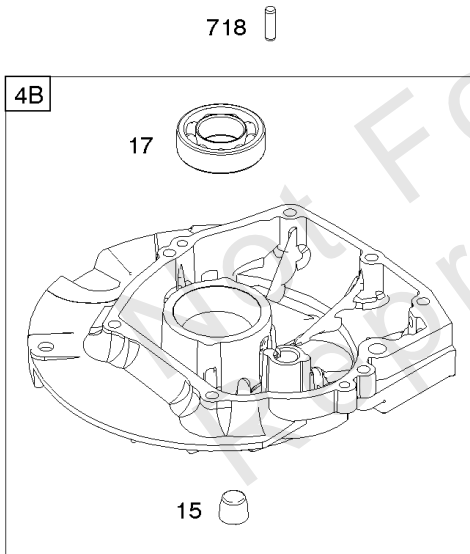

Fuel Supply, Lubrication

REF NO	PART NO	QTY	DESCRIPTION
187	791766		LINE, Fuel -(Cut To Required Length)
240	298090S		Filter-Fuel
523	796503		DIPSTICK
524	692296		Seal-Dipstick Tube
525	796502		Tube-Dipstick
601	791850		CLAMP, Hose
670	793485		Spacer-Fuel Tank
842	691031		SEAL, O-Ring -(Dipstick Tube)
847	796501		Dipstick/Tube Assembly
957	799585		Cap-Fuel Tank
957A	692046		Cap-Fuel Tank
957C	796577		Cap-Fuel Tank
972	590949		Tank-Fuel
1059	793471		Kit-Screw/Washer

Not For
Reproduction