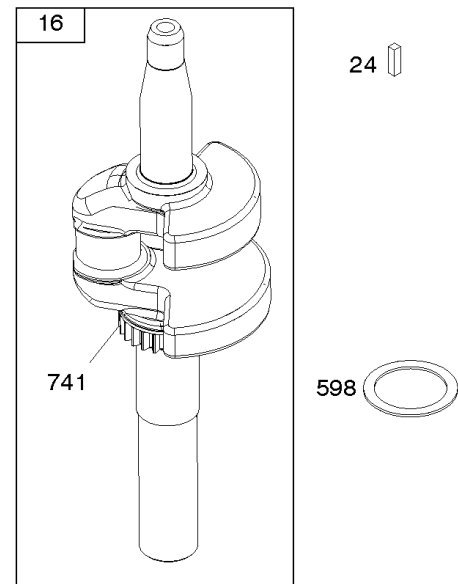

1319 WARNING LABEL

REQUIRED when replacing parts with warning labels affixed.

1319A WARNING LABEL

REQUIRED when replacing parts with warning labels affixed.

1330 REPAIR MANUAL

1036 EMISSIONS LABEL

Camshaft, Crankshaft, Cylinder, Operator's Manual, Piston/Rings/Connecting Rod,

REF NO	PART NO	QTY	DESCRIPTION
1	798947		Cylinder Assembly
3	299819S		SEAL, Oil -(Magneto Side)
16	799337		Crankshaft
24	222698S		KEY, Flywheel
25	590404		Piston Assembly -(Standard)
25	590405		Piston Assembly -(.020" Oversize)
26	590403		Ring Set -(.020" Oversize) -Used After Code Date 11063000
26	797304		Ring Set -(Standard) -Used Before Code Date 11070100
26	797305		Ring Set -(.020" Oversize) -Used Before Code Date 11070100
26	590402		Ring Set -(Standard) -Used After Code Date 11063000
27	691588		Lock-Piston Pin
28	298909		Pin-Piston
29	796470		Rod-Connecting
32	691664		Screw -(Connecting Rod)
32A	695759		Screw (Connecting Rod) -(Connecting Rod)
43	796650		Slinger-Governor/Oil
46	694039		Camshaft
404	690272		WASHER -(Governor Crank)
598	592587		Shims-End Play Kit -(Crankshaft or Camshaft Bearing)
615	690340		RETAINER, Governor Shaft
616	798327		Crank-Governor
718	690959		PIN, Locating
741	797521		Gear-Timing
1036			Label-Emissions -(Available From A Briggs & Stratton Authorized Dealer)
1263	697124		REED, Breather
1264	793453		SCREW -(Breather Reed)
1319	794467		LABEL, Warning
1319A	797669		LABEL, Warning
1330	279000		PRO SERIES REP MANUAL
1375	796476		Cover-Breather Reed
1376	794451		Screw -(Breather Reed Cover)