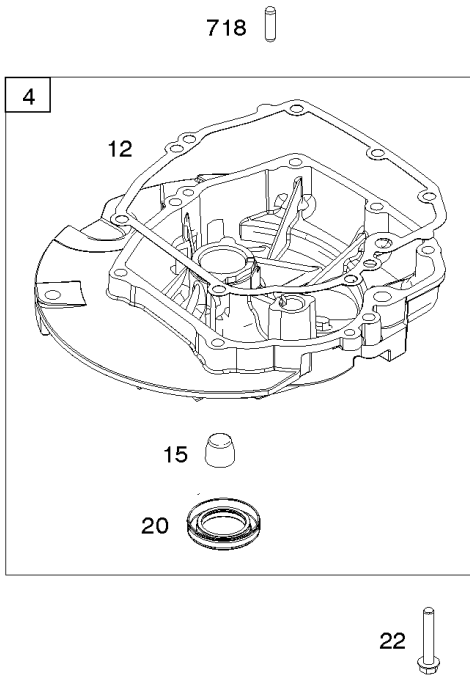

Fuel Supply, Lubrication

REF NO	PART NO	QTY	DESCRIPTION
187	791766		LINE, Fuel -(Cut To Required Length)
240	298090S		Filter-Fuel
523	796503		DIPSTICK
524	692296		Seal-Dipstick Tube
525	796502		Tube-Dipstick
601	791850		CLAMP, Hose
670	793485		Spacer-Fuel Tank
842	691031		SEAL, O-Ring -(Dipstick Tube)
847	796501		Dipstick/Tube Assembly
957	799585		Cap-Fuel Tank
957A	692046		Cap-Fuel Tank
957C	796577		Cap-Fuel Tank
972	590949		Tank-Fuel
1059	793471		Kit-Screw/Washer

Not For
Reproduction