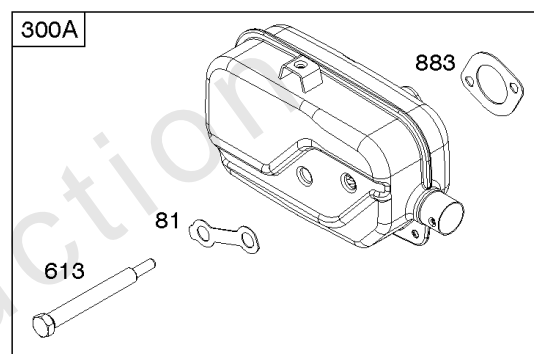

Exhaust System

REF NO	PART NO	QTY	DESCRIPTION
81	691740		Lock-Muffler Screw
300A	798940		Muffler
613	796496		Screw -(Muffler)
676A	799187		Deflector-Muffler
832A	593411		Guard-Muffler
836	793500		Screw -(Muffler Guard)
837	797735		Spacer-Muffler
883	793497		Gasket-Exhaust
994	690813		Arrestor-Spark

Not For
Reproduction