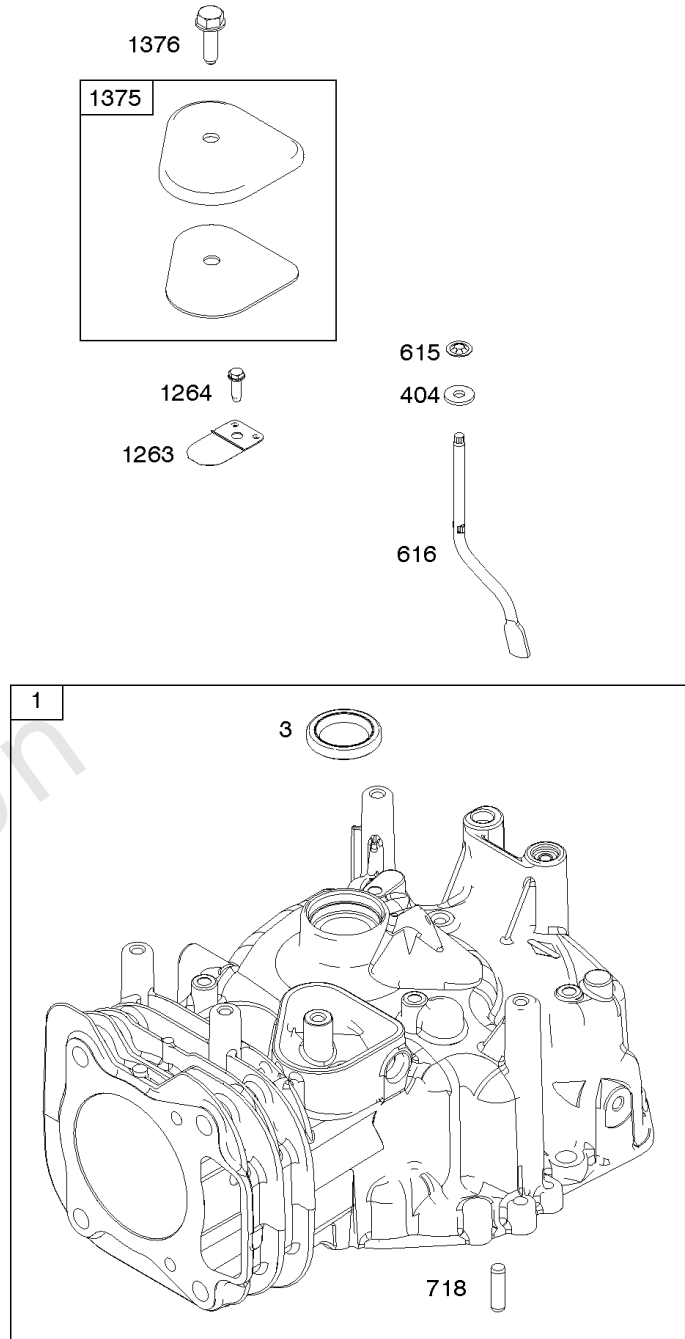

Not For
Reproduction

Air Cleaner

REF NO	PART NO	QTY	DESCRIPTION
11	796478		Tube-Breather
163	691894		Gasket-Air Cleaner
265	690798		Clamp-Casing
347A	592694		Switch-Rocker
535	797301		Filter-Air Cleaner Foam
536	799025		Cleaner-Air
564	690351		SCREW -(Control Cover)
564A	799026		Screw -(Control Cover)
604	799024		Cover-Control
971A	798294		Screw -(Air Cleaner Base to Carburetor/Throttle Body)

1319 WARNING LABEL

REQUIRED when replacing parts with warning labels affixed.

1319A WARNING LABEL

REQUIRED when replacing parts with warning labels affixed.

1330 REPAIR MANUAL

1036 EMISSIONS LABEL

Camshaft, Crankshaft, Cylinder, Operator's Manual, Piston/Rings/Connecting Rod,

REF NO	PART NO	QTY	DESCRIPTION
1	798947		Cylinder Assembly
3	299819S		SEAL, Oil -(Magneto Side)
16	799337		Crankshaft
24	222698S		KEY, Flywheel
25	590404		Piston Assembly -(Standard)
25	590405		Piston Assembly -(.020" Oversize)
26	590403		Ring Set -(.020" Oversize) -Used After Code Date 11063000
26	797304		Ring Set -(Standard) -Used Before Code Date 11070100
26	797305		Ring Set -(.020" Oversize) -Used Before Code Date 11070100
26	590402		Ring Set -(Standard) -Used After Code Date 11063000
27	691588		Lock-Piston Pin
28	298909		Pin-Piston
29	796470		Rod-Connecting
32	691664		Screw -(Connecting Rod)
32A	695759		Screw (Connecting Rod) -(Connecting Rod)
43	796650		Slinger-Governor/Oil
46	694039		Camshaft
404	690272		WASHER -(Governor Crank)
598	592587		Shims-End Play Kit -(Crankshaft or Camshaft Bearing)
615	690340		RETAINER, Governor Shaft
616	798327		Crank-Governor
718	690959		PIN, Locating
741	797521		Gear-Timing
1036			Label-Emissions -(Available From A Briggs & Stratton Authorized Dealer)
1263	697124		REED, Breather
1264	793453		SCREW -(Breather Reed)
1319	794467		LABEL, Warning
1319A	797669		LABEL, Warning
1330	279000		PRO SERIES REP MANUAL
1375	796476		Cover-Breather Reed
1376	794451		Screw -(Breather Reed Cover)