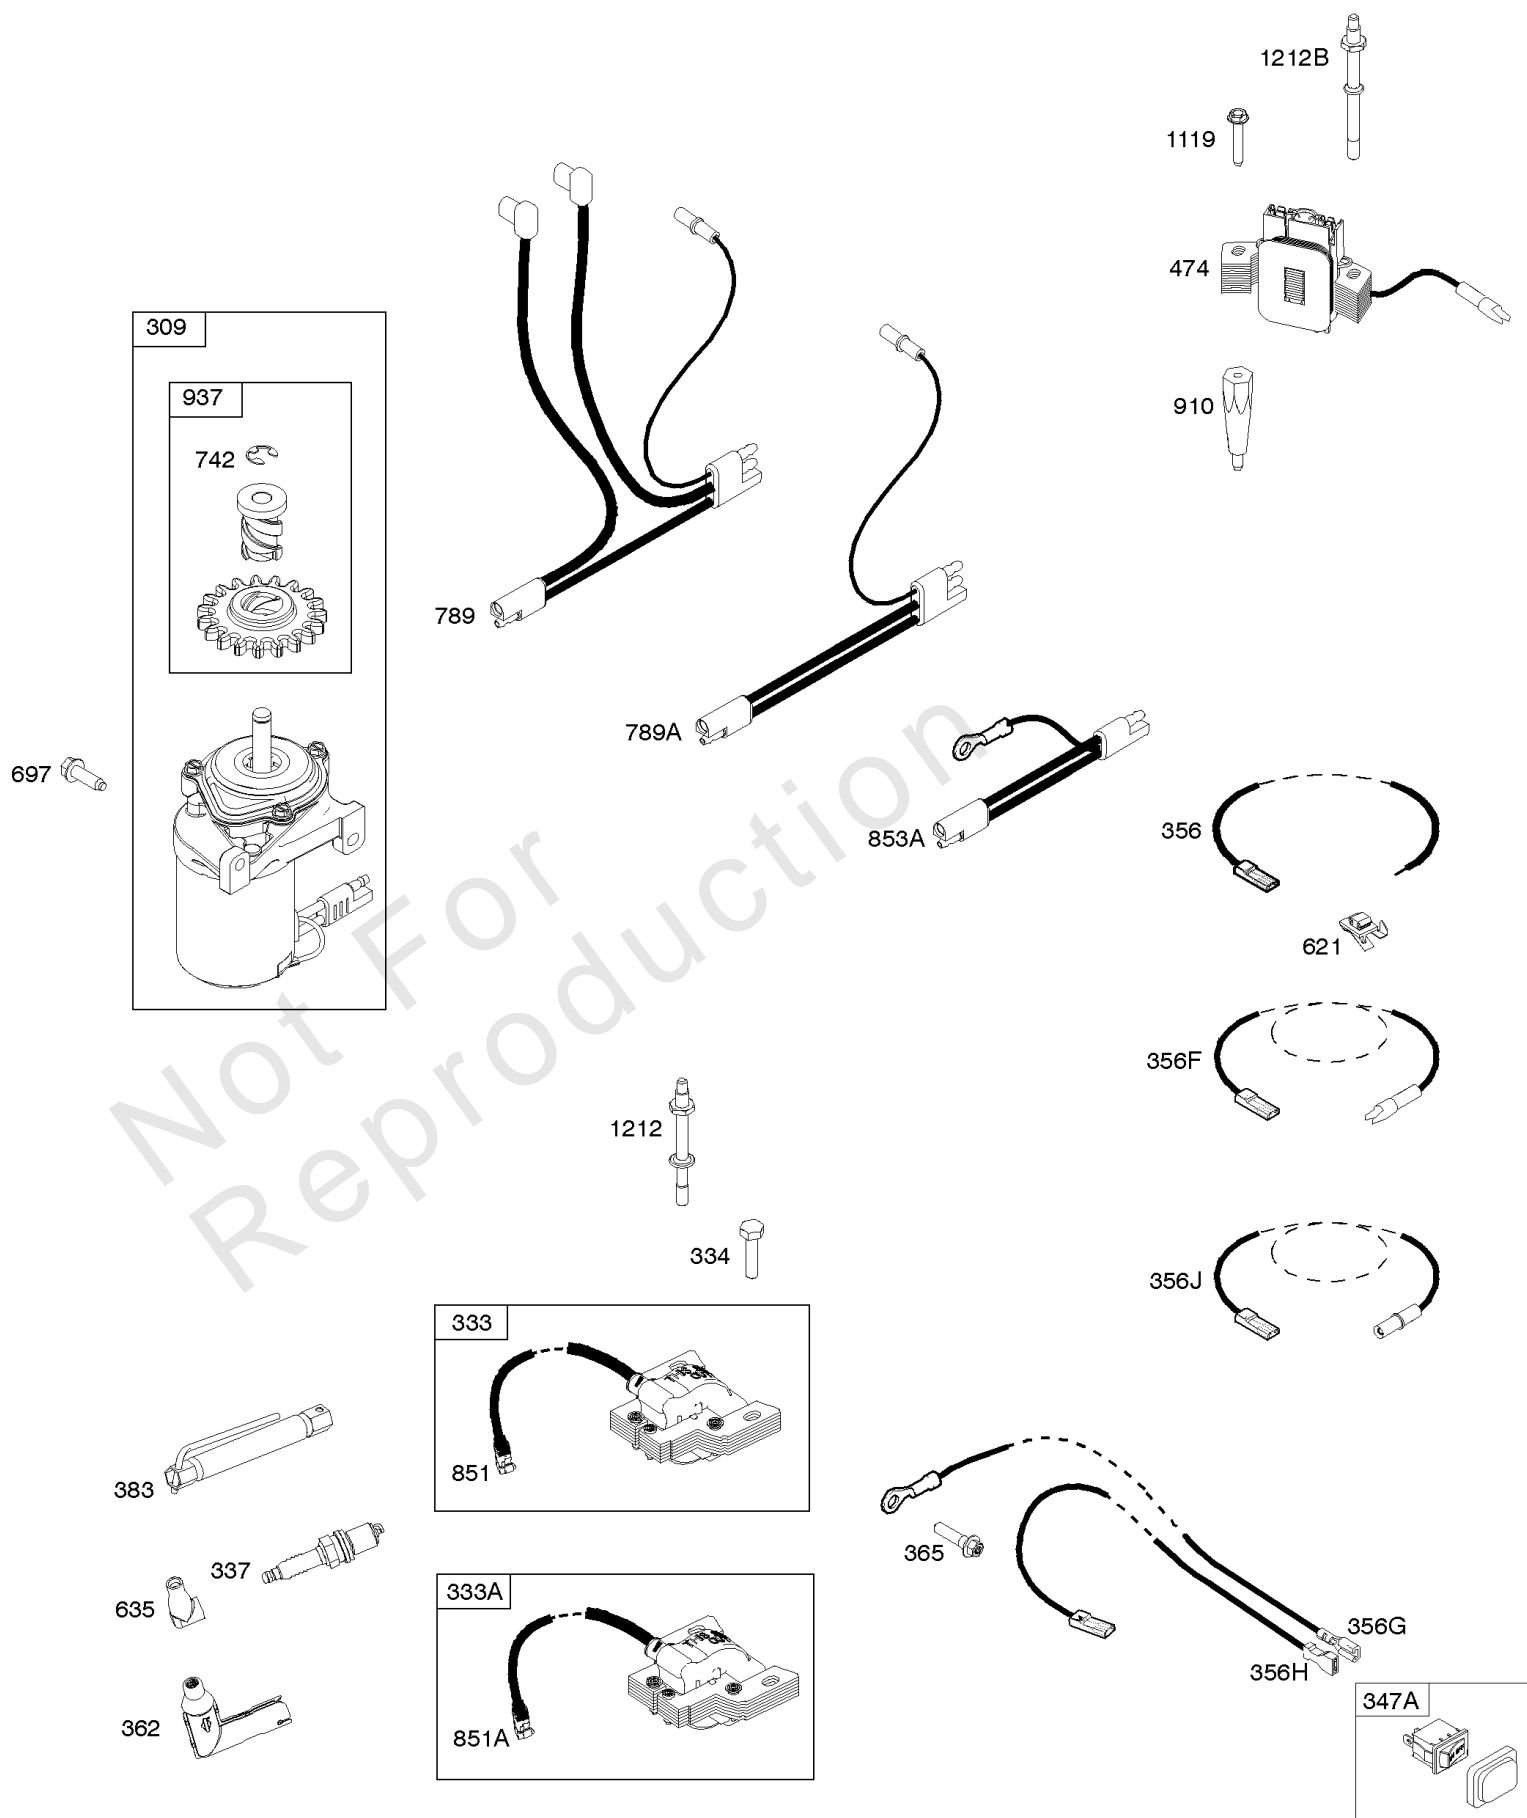

Alternator, Electric Starter, Ignition

REF NO	PART NO	QTY	DESCRIPTION
333	796500		Armature-Magneto -(90 Degree Ignition Terminal)
334	793454		Screw -(Magneto Armature)
337	692720		Plug-Spark -(EMS)
337	692051		Plug-Spark -(Resistor)
347A	592694		Switch-Rocker
356G	798942		Wire-Stop
356H	798943		Wire-Stop
362	799646		Shield-Spark Plug
365	699484		Screw -(Carburetor)
383	19576S		WRENCH, Spark Plug
621	692310		Switch-Stop
635	66538S		BOOT, Spark Plug
697	691127		SCREW -(Starter Motor) (Drive Cap)
742	93941		RETAINER, E Ring
851	493880S		TERMINAL, Spark Plug
851A	692424		Terminal-Spark Plug
853A	695897		Adapter-Wire
910	796498		Stud -(Alternator)
1119	794100		Screw -(Alternator)
1212	796537		Stud -(Blower Housing)
1212B	797002		Stud -(Blower Housing) (Used With Alternator Only)