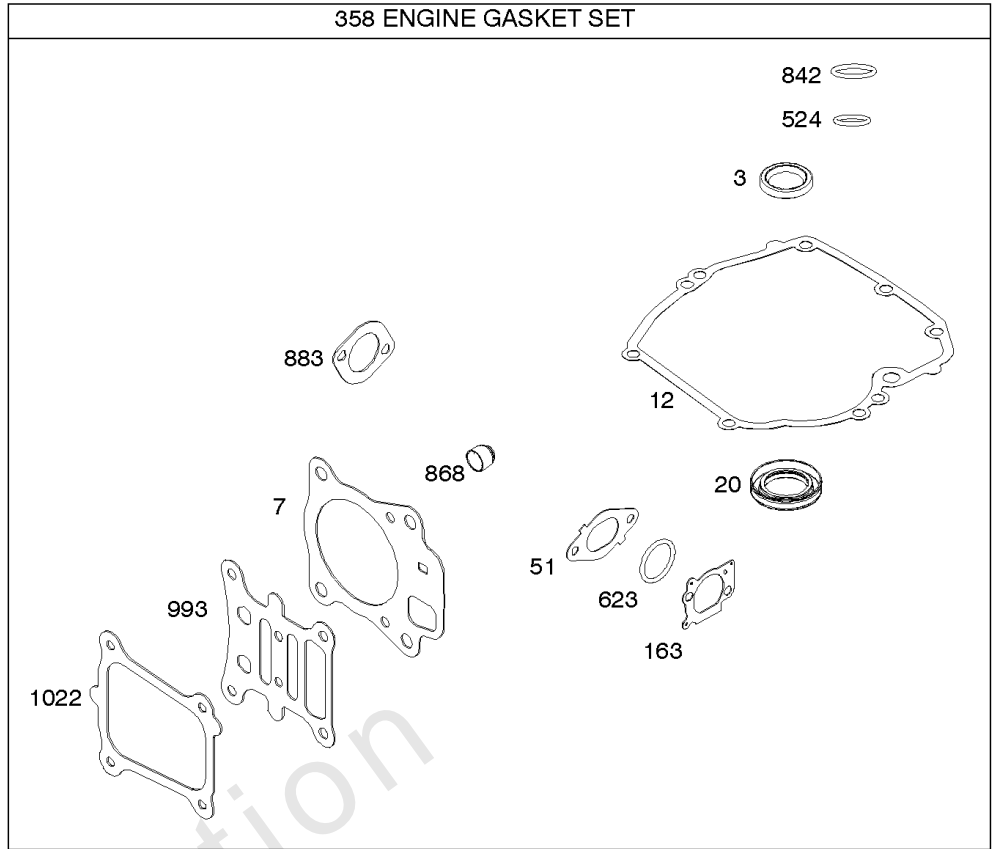

Fuel Supply, Lubrication

REF NO	PART NO	QTY	DESCRIPTION
187	791766		LINE, Fuel -(Cut To Required Length)
240	298090S		Filter-Fuel
523	796503		DIPSTICK
524	692296		Seal-Dipstick Tube
525	796502		Tube-Dipstick
601	791850		CLAMP, Hose
670	793485		Spacer-Fuel Tank
842	691031		SEAL, O-Ring -(Dipstick Tube)
847	796501		Dipstick/Tube Assembly
957	799585		Cap-Fuel Tank
957A	692046		Cap-Fuel Tank
957C	796577		Cap-Fuel Tank
972	590949		Tank-Fuel
1059	793471		Kit-Screw/Washer

Not For
Reproduction