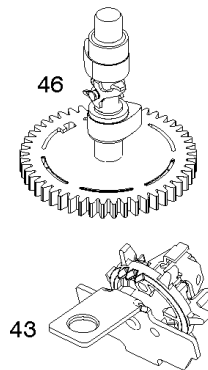

1319 WARNING LABEL

REQUIRED when replacing parts with warning labels affixed.

1319A WARNING LABEL

REQUIRED when replacing parts with warning labels affixed.

1330 REPAIR MANUAL

1036 EMISSIONS LABEL

Camshaft, Crankshaft, Cylinder, Operator's Manual, Piston/Rings/Connecting Rod,

REF NO	PART NO	QTY	DESCRIPTION
1	798947		Cylinder Assembly
3	299819S		SEAL, Oil -(Magneto Side)
16	799337		Crankshaft
24	222698S		KEY, Flywheel
25	590404		Piston Assembly -(Standard)
25	590405		Piston Assembly -(.020" Oversize)
26	590403		Ring Set -(.020" Oversize) -Used After Code Date 11063000
26	797304		Ring Set -(Standard) -Used Before Code Date 11070100
26	797305		Ring Set -(.020" Oversize) -Used Before Code Date 11070100
26	590402		Ring Set -(Standard) -Used After Code Date 11063000
27	691588		Lock-Piston Pin
28	298909		Pin-Piston
29	796470		Rod-Connecting
32	691664		Screw -(Connecting Rod)
32A	695759		Screw (Connecting Rod) -(Connecting Rod)
43	796650		Slinger-Governor/Oil
46	694039		Camshaft
404	690272		WASHER -(Governor Crank)
598	592587		Shims-End Play Kit -(Crankshaft or Camshaft Bearing)
615	690340		RETAINER, Governor Shaft
616	798327		Crank-Governor
718	690959		PIN, Locating
741	797521		Gear-Timing
1036			Label-Emissions -(Available From A Briggs & Stratton Authorized Dealer)
1263	697124		REED, Breather
1264	793453		SCREW -(Breather Reed)
1319	794467		LABEL, Warning
1319A	797669		LABEL, Warning
1330	279000		PRO SERIES REP MANUAL
1375	796476		Cover-Breather Reed
1376	794451		Screw -(Breather Reed Cover)