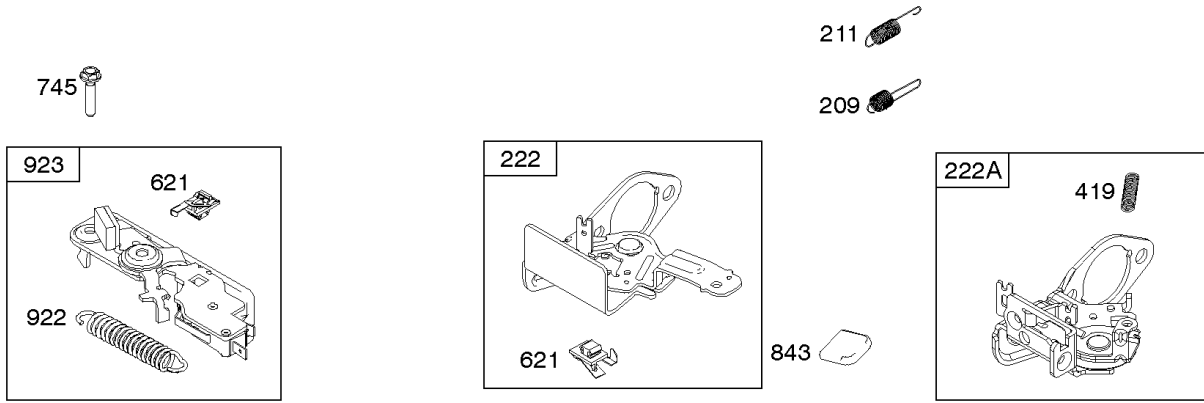

Not For
Reproduction

Controls, Governor Spring, Thermostat

REF NO	PART NO	QTY	DESCRIPTION
202	796657		Link-Mechanical Governor
209	799507		Spring-Governor
211	799508		Spring-Governed Idle
216A	798944		Link-Choke
222A	799448		Bracket-Control
227	796487		Lever-Governor Control
265	690798		Clamp-Casing
267	691044		SCREW -(Casing Clamp)
268	691025		CASING, Control Wire -(Cut To Required Length)
269	691026		WIRE, Control -(Cut To Required Length)
270	691027		NUT -(Control Wire Casing)
271	691028		Lever-Control
291A	798938		Thermostat
419	799623		Spring-Return
505	793515		NUT -(Governor Control Lever)
562	793514		Bolt -(Governor Control Lever)
621	692310		Switch-Stop
745	793491		Screw -(Brake)
843	691884		Sleeve-Lever
883	793497		Gasket-Exhaust
922	692135		Spring-Brake
923	796635		Brake