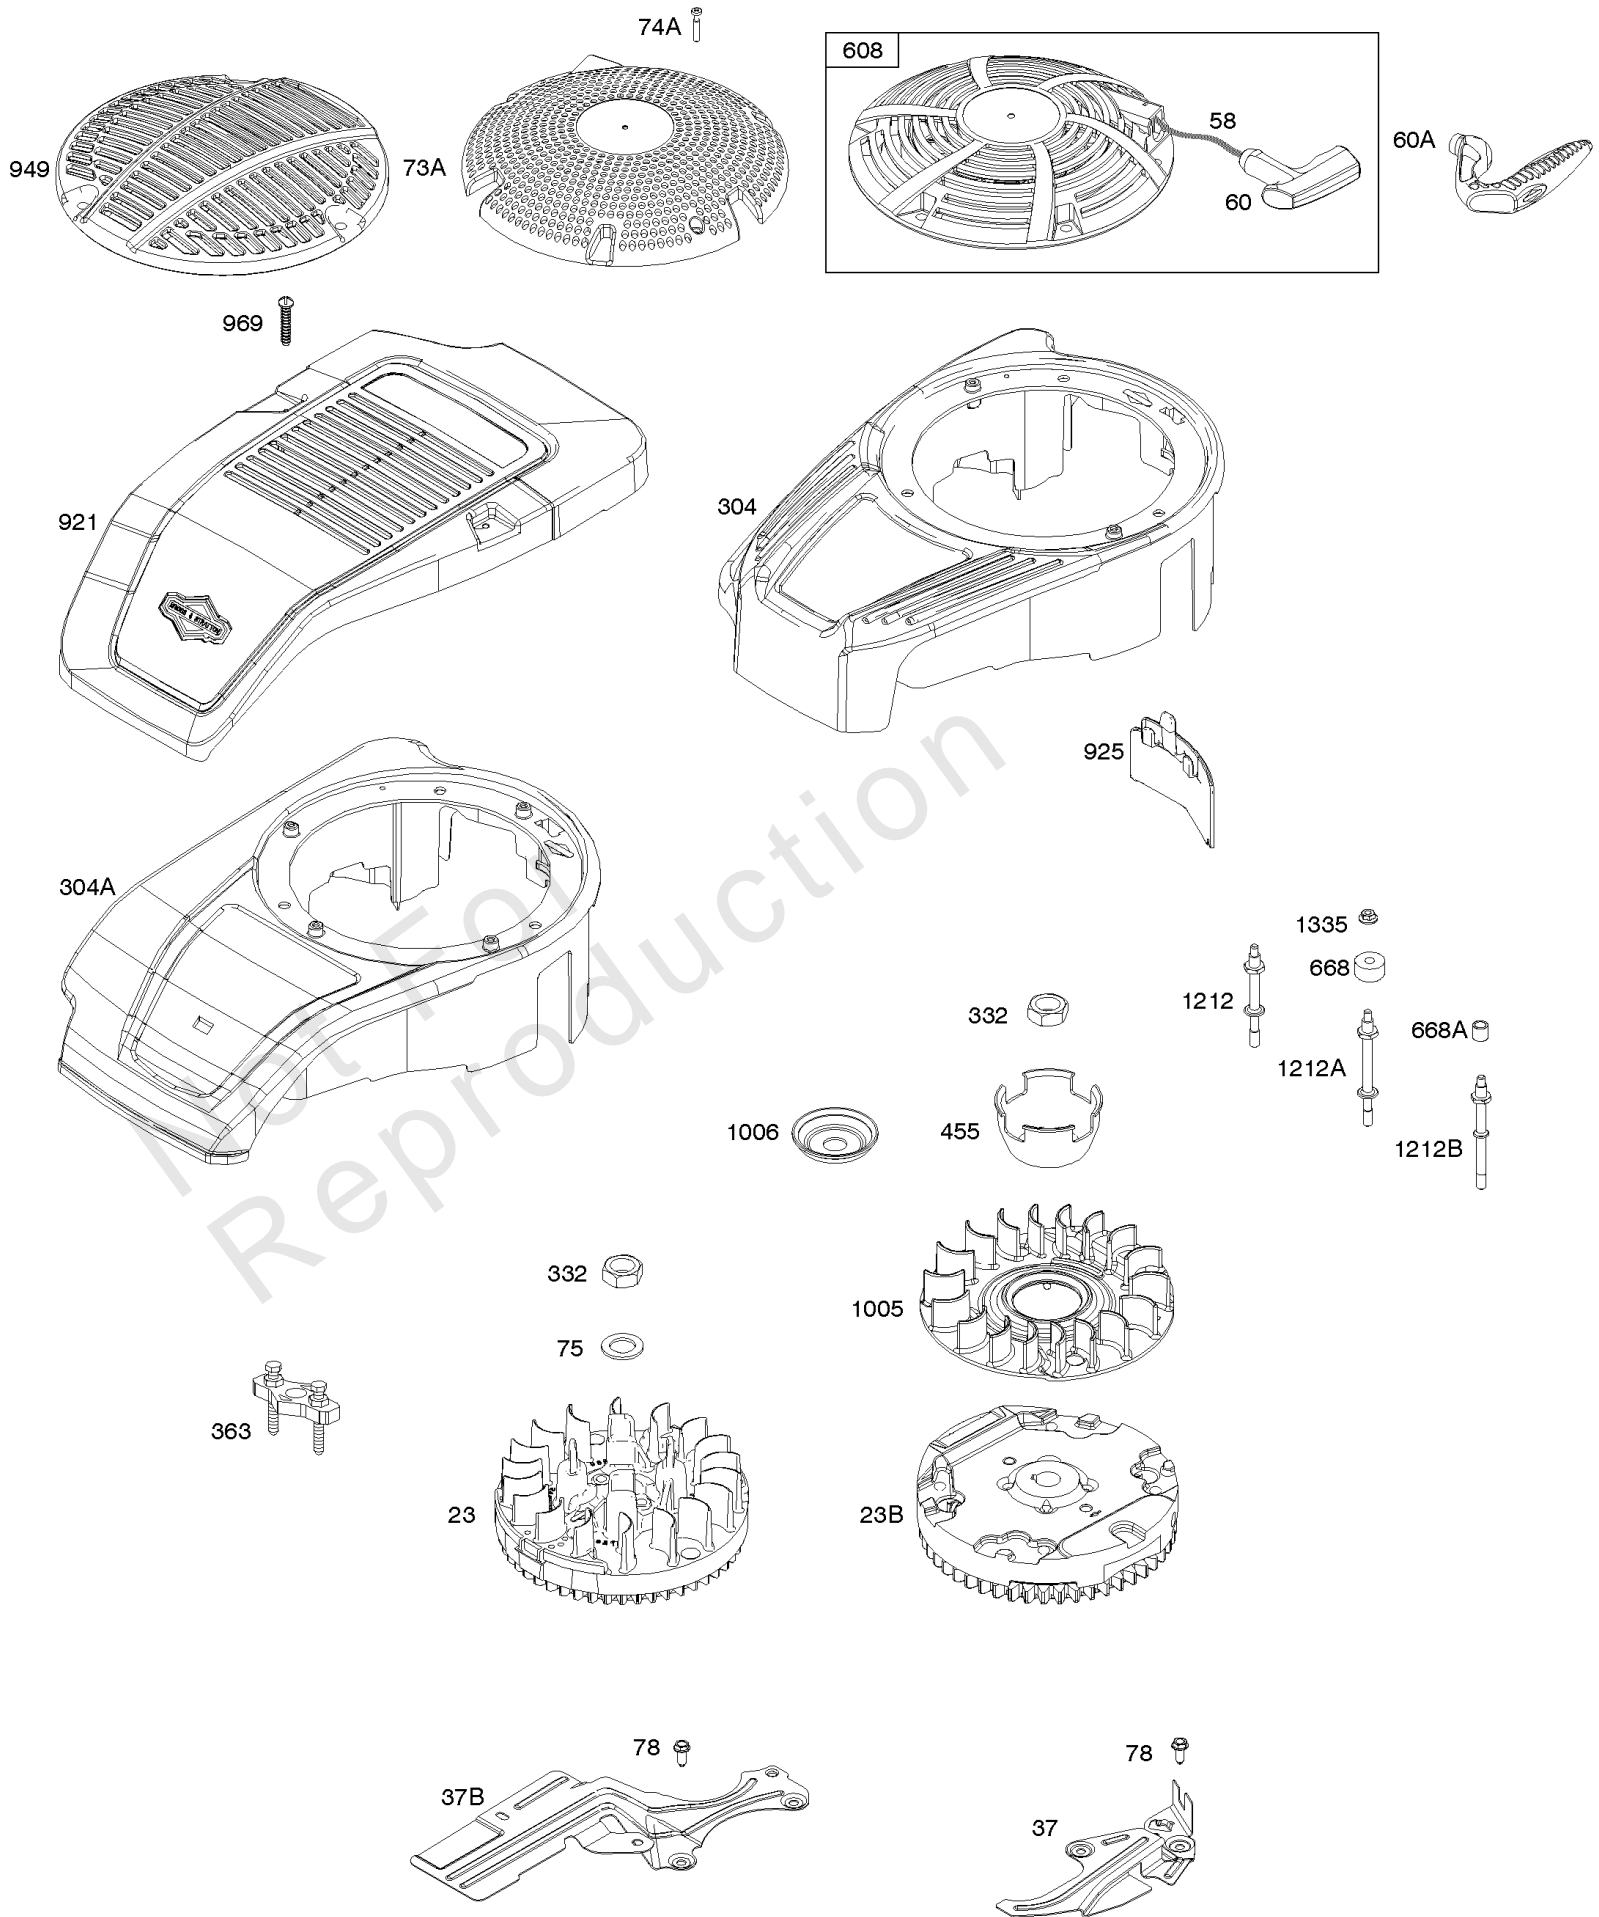

Blower Housing, Cover/Guards, Flywheel, Rewind Starter

Mfg. No: 122S02-0127-F1

Blower Housing, Cover/Guards, Flywheel, Rewind Starter

REF NO	PART NO	QTY	DESCRIPTION
23B	796623		Flywheel -(Cast Iron)
37	590921		Guard-Flywheel
58	697316		Rope-Starter -(Cut To Required Length)
60	281434S		Grip-Starter Rope
60A	799716		Grip-Starter Rope
74A	691138		Screw -(Rotating Screen)
75	691736		Washer (Flywheel) -(Flywheel)
78	793480		SCREW -(Flywheel Guard)
304	796692		Housing-Blower -(Rewind Start)
332	690662		Nut -(Flywheel)
363	19069		Puller-Flywheel (Optional Accessory)
455	796615		CUP, Flywheel
608	796497		Starter-Rewind
668	797373		Spacer
668A	797383		Spacer
925	796531		Cover-Linkage
949	799474		Guard-Debris Screen
1005	796614		Fan-Flywheel
1006	799264		Retainer-Fan
1212	796537		Stud -(Blower Housing)
1212A	793479		Stud -(Blower Housing)
1212B	797002		Stud -(Blower Housing) (Used With Alternator Only)
1335	793481		Nut -(Blower Housing)