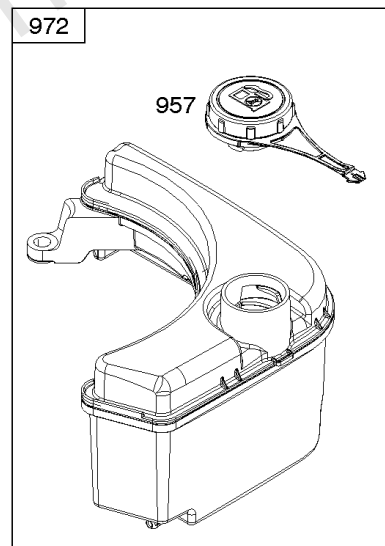

Fuel Supply, Lubrication

REF NO	PART NO	QTY	DESCRIPTION
187	791766		LINE, Fuel -(Cut To Required Length)
240	298090S		Filter-Fuel
523	796503		DIPSTICK
524	692296		Seal-Dipstick Tube
525	796502		Tube-Dipstick
601	791850		CLAMP, Hose
670	793485		Spacer-Fuel Tank
842	691031		SEAL, O-Ring -(Dipstick Tube)
847	796501		Dipstick/Tube Assembly
957	799585		Cap-Fuel Tank
957A	692046		Cap-Fuel Tank
957C	796577		Cap-Fuel Tank
972	590949		Tank-Fuel
1059	793471		Kit-Screw/Washer

Not For
Reproduction