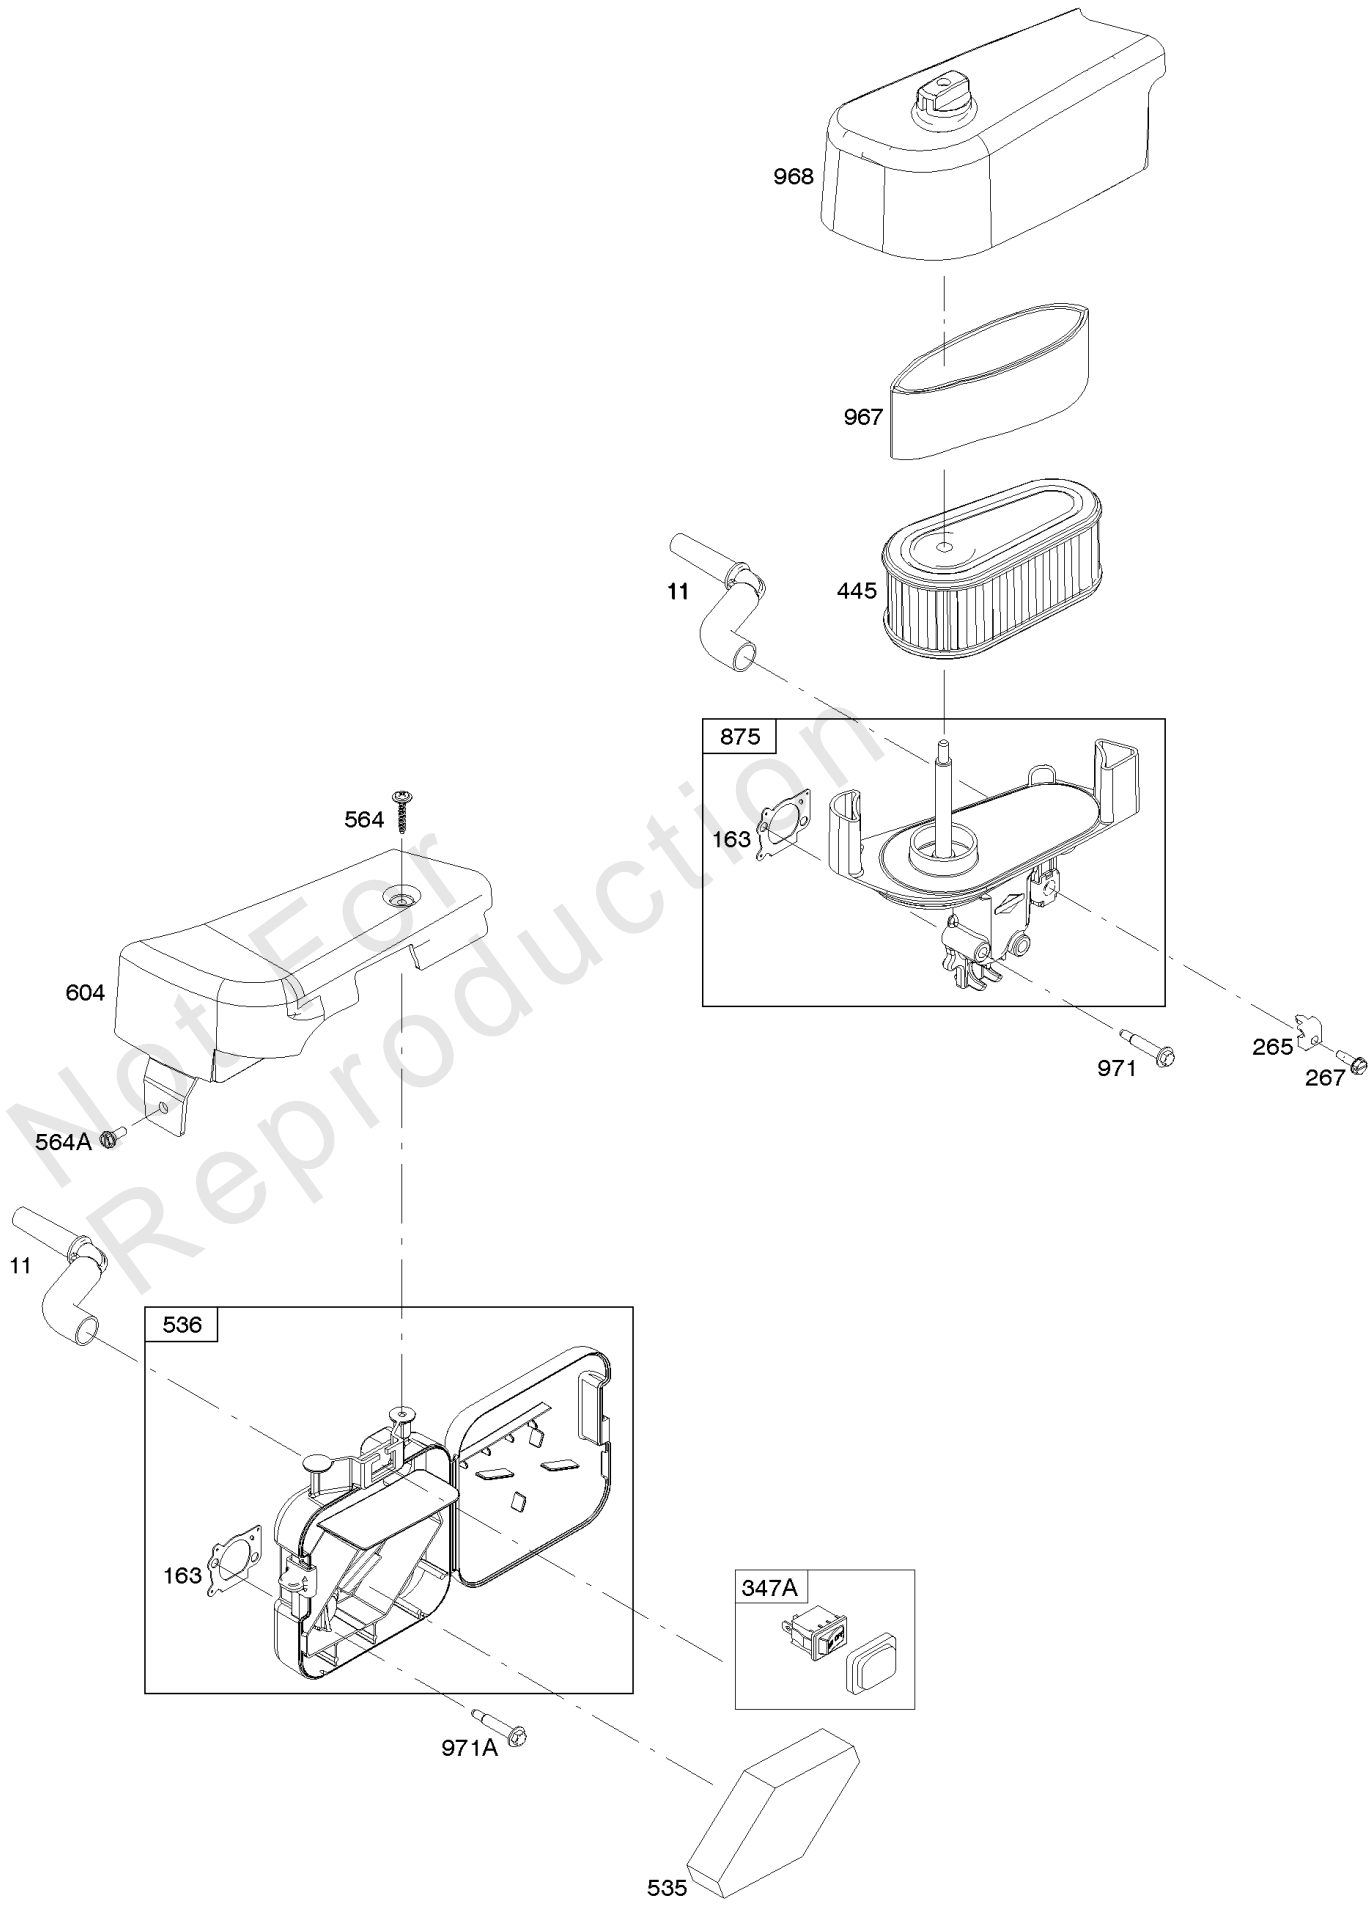

Parts Manual

Mfg. No: 122S02-0127-F1

Model Components	Page
Air Cleaner.....	4
Alternator, Electric Starter, Ignition.....	6
Blower Housing, Cover/Guards, Flywheel, Rewind Starter.....	8
Camshaft, Crankshaft, Cylinder, Operator's Manual, Piston/Rings/Connecting Rod, Warning Label.....	10
Carburetor, Carburetor Overhaul Kit.....	12
Controls, Governor Spring, Thermostat.....	14
Cylinder Head, Gasket Set-Valves, Valves.....	16
Exhaust System.....	18
Fuel Supply, Lubrication.....	20
Gasket Set-Engine, Sump.....	22

Not For
Reproduction

Air Cleaner

REF NO	PART NO	QTY	DESCRIPTION
11	796478		Tube-Breather
163	691894		Gasket-Air Cleaner
265	690798		Clamp-Casing
347A	592694		Switch-Rocker
535	797301		Filter-Air Cleaner Foam
536	799025		Cleaner-Air
564	690351		SCREW -(Control Cover)
564A	799026		Screw -(Control Cover)
604	799024		Cover-Control
971A	798294		Screw -(Air Cleaner Base to Carburetor/Throttle Body)