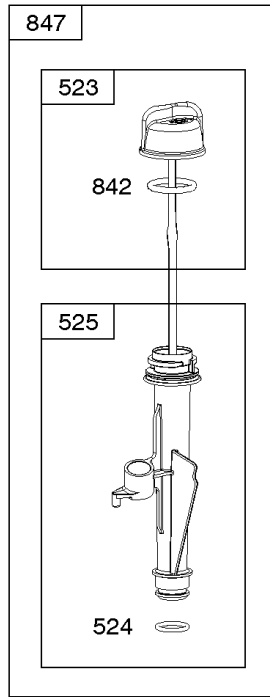

Fuel Supply, Lubrication

REF NO	PART NO	QTY	DESCRIPTION
187	791766		LINE, Fuel -(Cut To Required Length)
240	298090S		Filter-Fuel
523	796503		DIPSTICK
524	692296		Seal-Dipstick Tube
525	796502		Tube-Dipstick
601	791850		CLAMP, Hose
670	793485		Spacer-Fuel Tank
842	691031		SEAL, O-Ring -(Dipstick Tube)
847	796501		Dipstick/Tube Assembly
957	799585		Cap-Fuel Tank
957A	692046		Cap-Fuel Tank
957C	796577		Cap-Fuel Tank
972	590949		Tank-Fuel
1059	793471		Kit-Screw/Washer

Not For
Reproduction