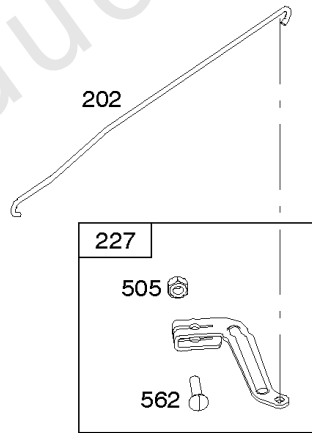

Not For
Reproduction

Controls, Governor Spring, Thermostat

REF NO	PART NO	QTY	DESCRIPTION
202	796657		Link-Mechanical Governor
209	799507		Spring-Governor
211	799508		Spring-Governed Idle
216A	798944		Link-Choke
222A	799448		Bracket-Control
227	796487		Lever-Governor Control
265	690798		Clamp-Casing
267	691044		SCREW -(Casing Clamp)
268	691025		CASING, Control Wire -(Cut To Required Length)
269	691026		WIRE, Control -(Cut To Required Length)
270	691027		NUT -(Control Wire Casing)
271	691028		Lever-Control
291A	798938		Thermostat
419	799623		Spring-Return
505	793515		NUT -(Governor Control Lever)
562	793514		Bolt -(Governor Control Lever)
621	692310		Switch-Stop
745	793491		Screw -(Brake)
843	691884		Sleeve-Lever
883	793497		Gasket-Exhaust
922	692135		Spring-Brake
923	796635		Brake