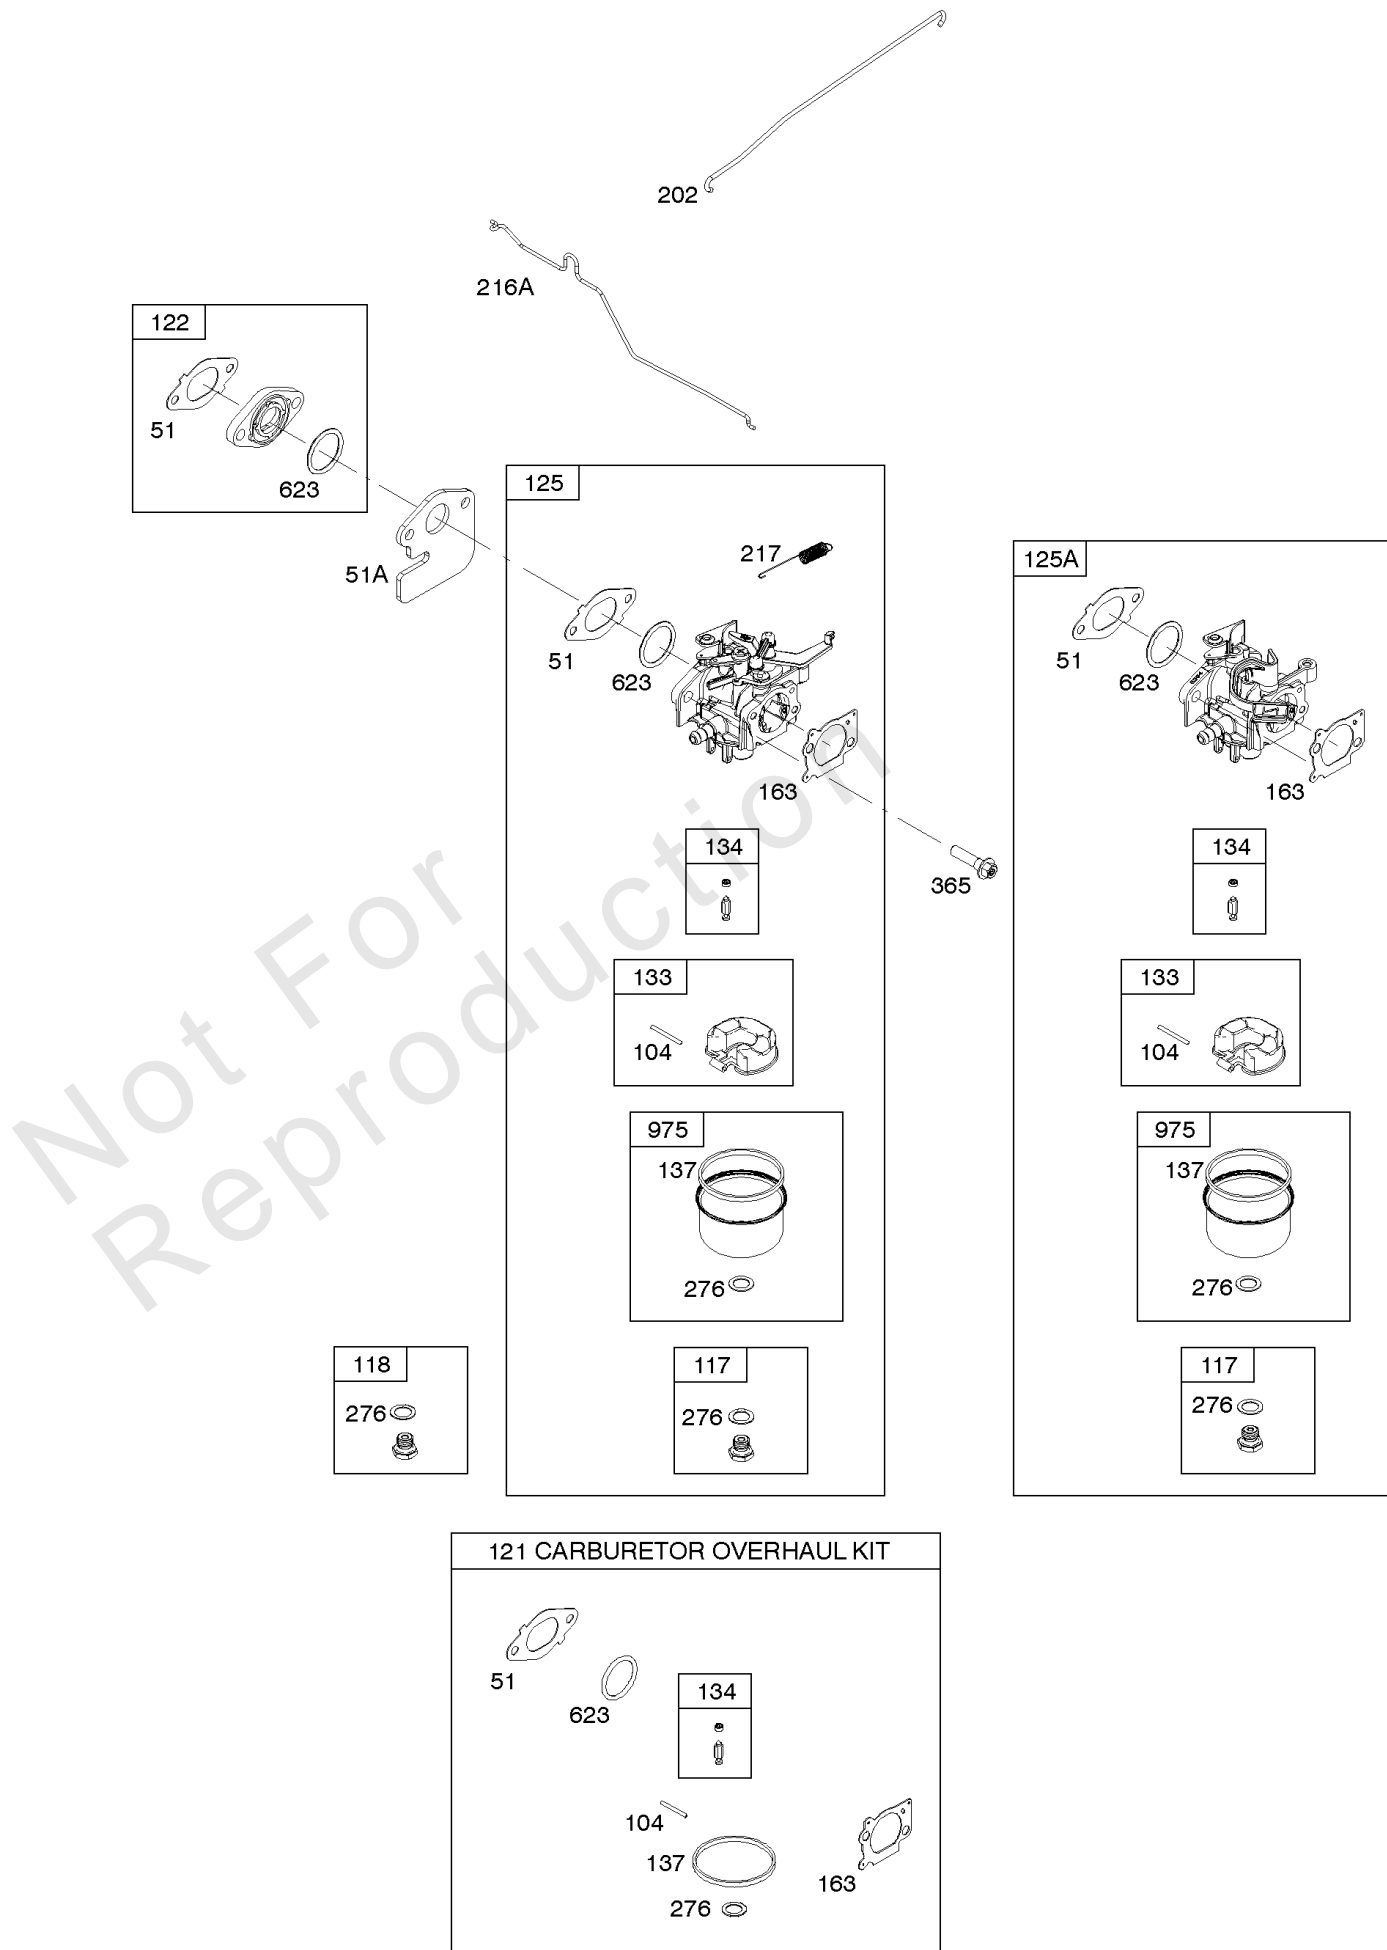

Carburetor, Carburetor Overhaul Kit

REF NO	PART NO	QTY	DESCRIPTION
51	796596		Gasket-Intake
51A	590398		Gasket-Intake
104	797622		Pin-Float Hinge
117	798660		Jet-Main -(Standard)
118	799607		Jet-Main -(High Altitude)
121	592172		Kit-Carburetor Overhaul
122	796595		Spacer-Carburetor
125	799447		Carburetor
133	797626		Float-Carburetor
134	799177		Kit-Needle/Seat
137	797625		Gasket-Float Bowl
163	691894		Gasket-Air Cleaner
202	796657		Link-Mechanical Governor
216A	798944		Link-Choke
217	799179		Spring-Choke Return
276	797632		Washer-Sealing
365	699484		Screw -(Carburetor)
623	793628		Seal-O Ring -(Carburetor Spacer)
975	797631		Bowl-Float

Not For
Reproduction