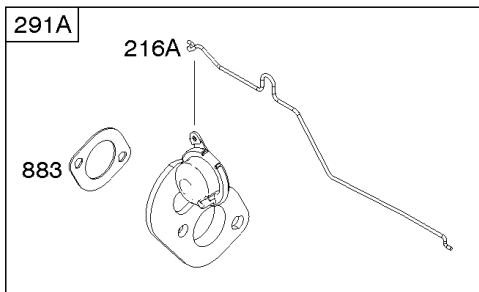

Not For
Reproduction

Controls, Governor Spring, Thermostat

REF NO	PART NO	QTY	DESCRIPTION
202	796657		Link-Mechanical Governor
209	799507		Spring-Governor
211	799508		Spring-Governed Idle
216A	798944		Link-Choke
222A	799448		Bracket-Control
227	796487		Lever-Governor Control
265	690798		Clamp-Casing
267	691044		SCREW -(Casing Clamp)
268	691025		CASING, Control Wire -(Cut To Required Length)
269	691026		WIRE, Control -(Cut To Required Length)
270	691027		NUT -(Control Wire Casing)
271	691028		Lever-Control
291A	798938		Thermostat
419	799623		Spring-Return
505	793515		NUT -(Governor Control Lever)
562	793514		Bolt -(Governor Control Lever)
621	692310		Switch-Stop
745	793491		Screw -(Brake)
843	691884		Sleeve-Lever
883	793497		Gasket-Exhaust
922	692135		Spring-Brake
923	796635		Brake