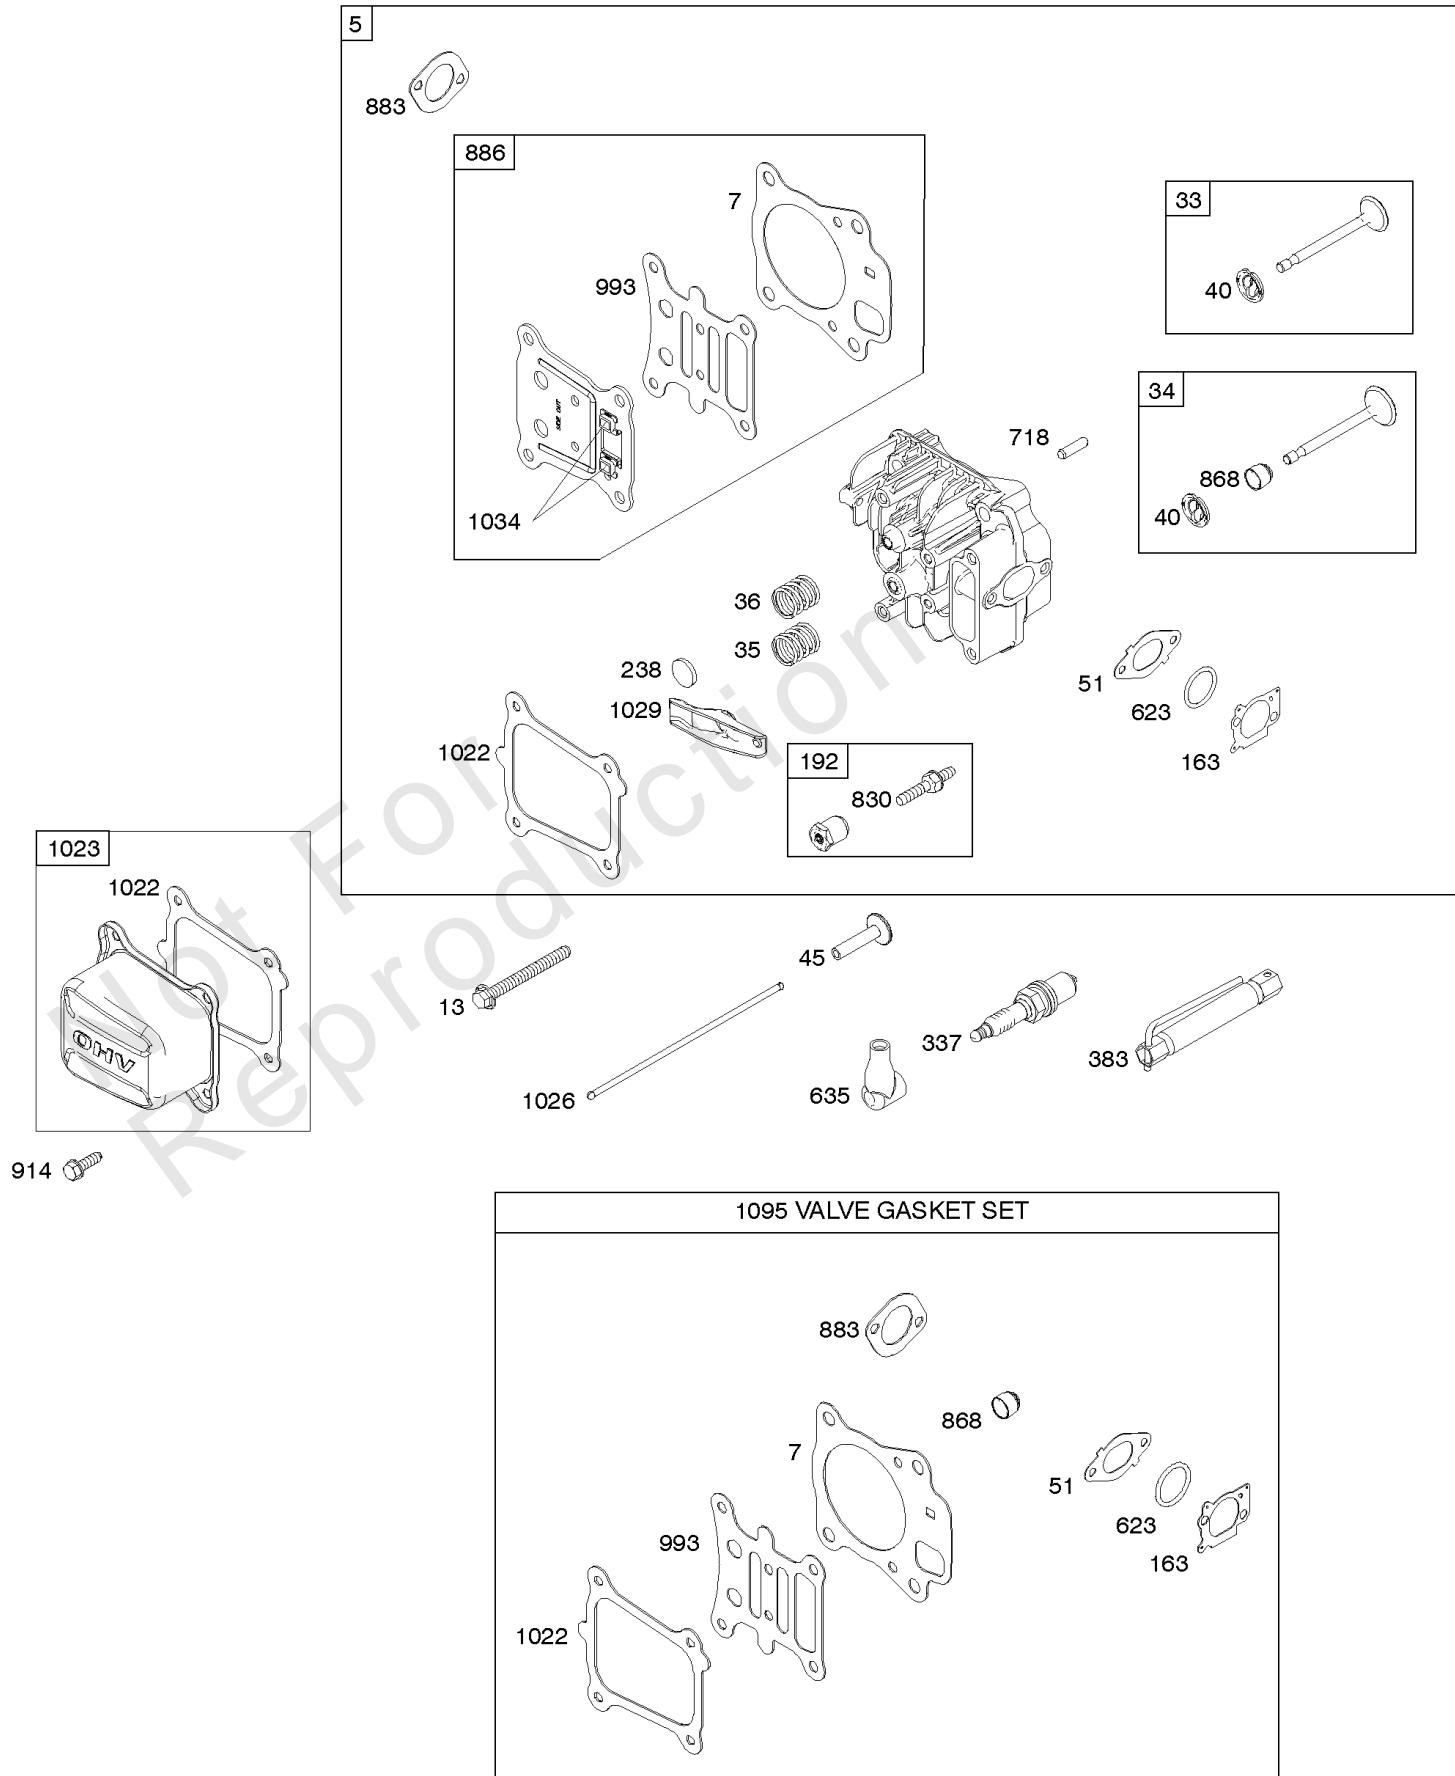

Carburetor, Carburetor Overhaul Kit

REF NO	PART NO	QTY	DESCRIPTION
51	796596		Gasket-Intake
51A	590398		Gasket-Intake
104	797622		Pin-Float Hinge
117	798660		Jet-Main -(Standard)
118	799607		Jet-Main -(High Altitude)
121	592172		Kit-Carburetor Overhaul
122	796595		Spacer-Carburetor
125	799447		Carburetor
133	797626		Float-Carburetor
134	799177		Kit-Needle/Seat
137	797625		Gasket-Float Bowl
163	691894		Gasket-Air Cleaner
202	796657		Link-Mechanical Governor
216A	798944		Link-Choke
217	799179		Spring-Choke Return
276	797632		Washer-Sealing
365	699484		Screw -(Carburetor)
623	793628		Seal-O Ring -(Carburetor Spacer)
975	797631		Bowl-Float

Not For
Reproduction

Not For
Reproduction

Controls, Governor Spring, Thermostat

REF NO	PART NO	QTY	DESCRIPTION
202	796657		Link-Mechanical Governor
209	799507		Spring-Governor
211	799508		Spring-Governed Idle
216A	798944		Link-Choke
222A	799448		Bracket-Control
227	796487		Lever-Governor Control
265	690798		Clamp-Casing
267	691044		SCREW -(Casing Clamp)
268	691025		CASING, Control Wire -(Cut To Required Length)
269	691026		WIRE, Control -(Cut To Required Length)
270	691027		NUT -(Control Wire Casing)
271	691028		Lever-Control
291A	798938		Thermostat
419	799623		Spring-Return
505	793515		NUT -(Governor Control Lever)
562	793514		Bolt -(Governor Control Lever)
621	692310		Switch-Stop
745	793491		Screw -(Brake)
843	691884		Sleeve-Lever
883	793497		Gasket-Exhaust
922	692135		Spring-Brake
923	796635		Brake