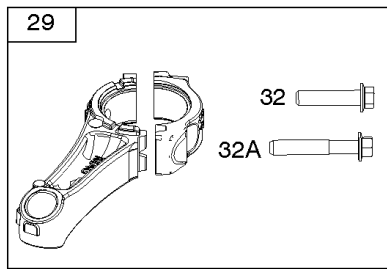

1319 WARNING LABEL

REQUIRED when replacing parts with warning labels affixed.

1319A WARNING LABEL

REQUIRED when replacing parts with warning labels affixed.

1330 REPAIR MANUAL

1036 EMISSIONS LABEL

Camshaft, Crankshaft, Cylinder, Operator's Manual, Piston/Rings/Connecting Rod,

REF NO	PART NO	QTY	DESCRIPTION
1	798947		Cylinder Assembly
3	299819S		SEAL, Oil -(Magneto Side)
16	799337		Crankshaft
24	222698S		KEY, Flywheel
25	590404		Piston Assembly -(Standard)
25	590405		Piston Assembly -(.020" Oversize)
26	590403		Ring Set -(.020" Oversize) -Used After Code Date 11063000
26	797304		Ring Set -(Standard) -Used Before Code Date 11070100
26	797305		Ring Set -(.020" Oversize) -Used Before Code Date 11070100
26	590402		Ring Set -(Standard) -Used After Code Date 11063000
27	691588		Lock-Piston Pin
28	298909		Pin-Piston
29	796470		Rod-Connecting
32	691664		Screw -(Connecting Rod)
32A	695759		Screw (Connecting Rod) -(Connecting Rod)
43	796650		Slinger-Governor/Oil
46	694039		Camshaft
404	690272		WASHER -(Governor Crank)
598	592587		Shims-End Play Kit -(Crankshaft or Camshaft Bearing)
615	690340		RETAINER, Governor Shaft
616	798327		Crank-Governor
718	690959		PIN, Locating
741	797521		Gear-Timing
1036			Label-Emissions -(Available From A Briggs & Stratton Authorized Dealer)
1263	697124		REED, Breather
1264	793453		SCREW -(Breather Reed)
1319	794467		LABEL, Warning
1319A	797669		LABEL, Warning
1330	279000		PRO SERIES REP MANUAL
1375	796476		Cover-Breather Reed
1376	794451		Screw -(Breather Reed Cover)