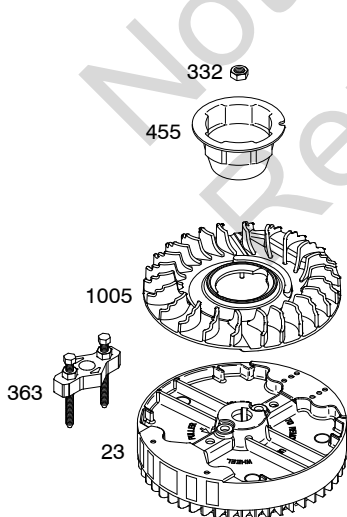

Illustrations cover a range of engines. Parts shown without corresponding text may not be used on your specific engine.
4162-7 Assemblies include all parts shown in frames. 11/18/2008