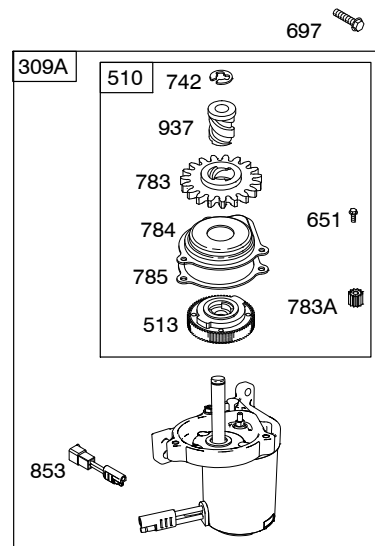

Illustrations cover a range of engines. Parts shown without corresponding text may not be used on your specific engine.
4162-7 Assemblies include all parts shown in frames. 11/18/2008