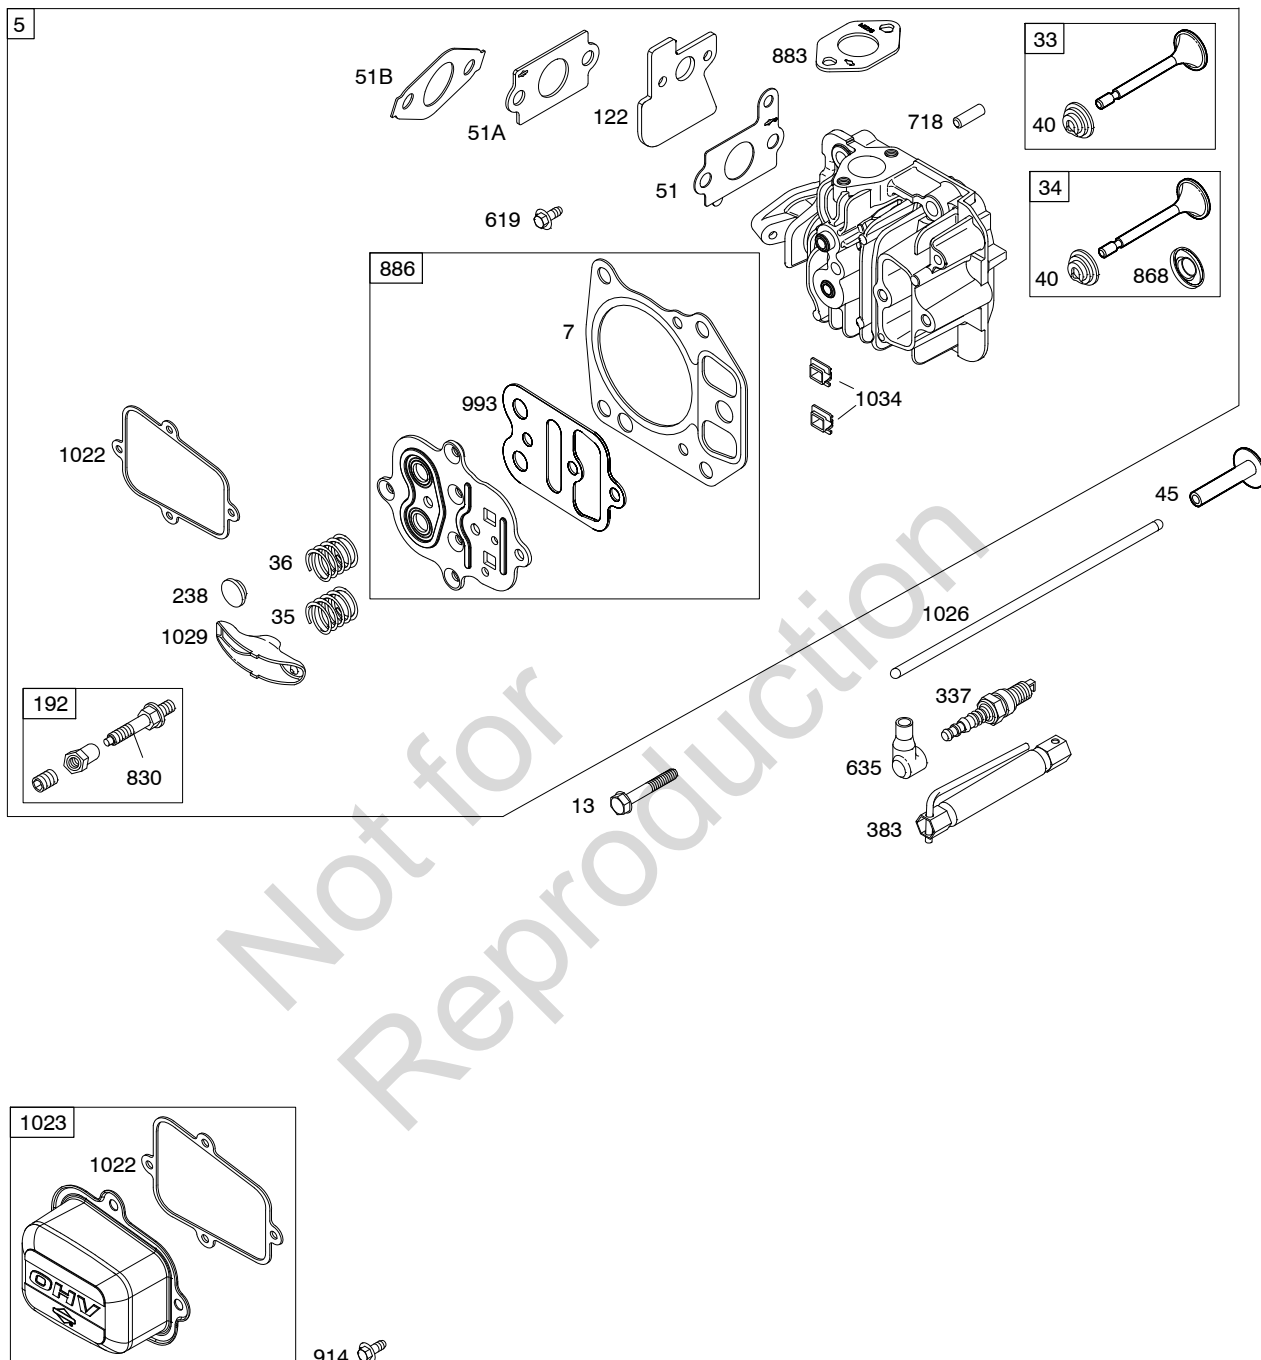

Illustrated Parts List

Model Series

12R600

TYPE NUMBERS
0110 through 0117.

TABLE OF CONTENTS

Air Cleaner	6
Blower Housing/Shrouds	7
Camshaft	2
Carburetor	4
Controls	5
Crankshaft	2
Cylinder	2
Cylinder Head	3
Electric Starter	7
Engine Sump	2
Exhaust System	6
Flywheel	7
Fuel Supply	4
Governor Spring	5
Ignition	5
Kits/Gaskets Sets	8
Lubrication	2
Piston Group	2
Rewind Starter	7

12R600

1319 WARNING LABEL

REQUIRED when replacing parts with warning labels affixed.

Illustrations cover a range of engines. Parts shown without corresponding text may not be used on your specific engine.
 4162-2 Assemblies include all parts shown in frames. 11/18/2008