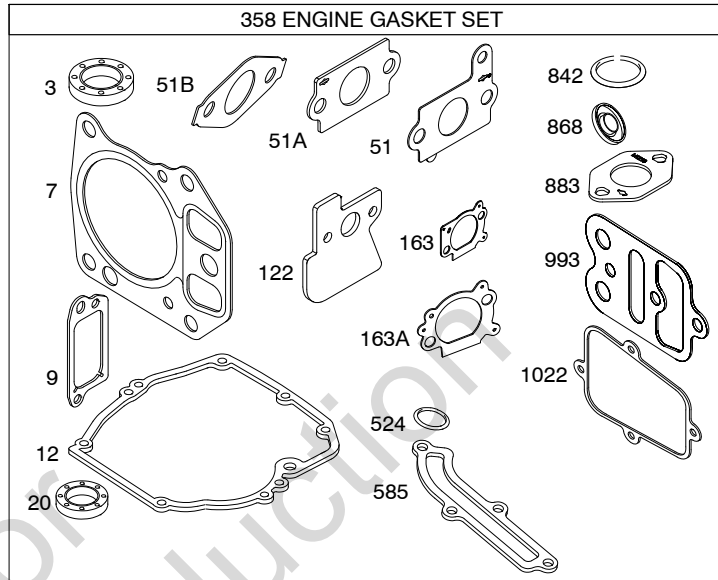

Illustrated Parts List

Model Series

12R600

TYPE NUMBERS
0110 through 0117.

TABLE OF CONTENTS

Air Cleaner	6
Blower Housing/Shrouds	7
Camshaft	2
Carburetor	4
Controls	5
Crankshaft	2
Cylinder	2
Cylinder Head	3
Electric Starter	7
Engine Sump	2
Exhaust System	6
Flywheel	7
Fuel Supply	4
Governor Spring	5
Ignition	5
Kits/Gaskets Sets	8
Lubrication	2
Piston Group	2
Rewind Starter	7

Illustrations cover a range of engines. Parts shown without corresponding text may not be used on your specific engine.
 4162-3 Assemblies include all parts shown in frames. 11/18/2008

Illustrations cover a range of engines. Parts shown without corresponding text may not be used on your specific engine.
4162-4 Assemblies include all parts shown in frames. 11/18/2008

Not for
Reproduction

12R600

Illustrations cover a range of engines. Parts shown without corresponding text may not be used on your specific engine.
4162-6 Assemblies include all parts shown in frames. 11/18/2008

1036 EMISSIONS LABEL

Illustrations cover a range of engines. Parts shown without corresponding text may not be used on your specific engine.
 4162-7 Assemblies include all parts shown in frames. 11/18/2008