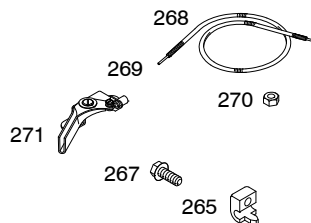

Illustrated Parts List

Model Series

12R600

TYPE NUMBERS
0110 through 0117.

TABLE OF CONTENTS

Air Cleaner	6
Blower Housing/Shrouds	7
Camshaft	2
Carburetor	4
Controls	5
Crankshaft	2
Cylinder	2
Cylinder Head	3
Electric Starter	7
Engine Sump	2
Exhaust System	6
Flywheel	7
Fuel Supply	4
Governor Spring	5
Ignition	5
Kits/Gaskets Sets	8
Lubrication	2
Piston Group	2
Rewind Starter	7

12R600

1319 WARNING LABEL

REQUIRED when replacing parts with warning labels affixed.

Illustrations cover a range of engines. Parts shown without corresponding text may not be used on your specific engine.
 4162-2 Assemblies include all parts shown in frames. 11/18/2008

Illustrations cover a range of engines. Parts shown without corresponding text may not be used on your specific engine.
 4162-3 Assemblies include all parts shown in frames. 11/18/2008

Illustrations cover a range of engines. Parts shown without corresponding text may not be used on your specific engine.
4162-4 Assemblies include all parts shown in frames. 11/18/2008