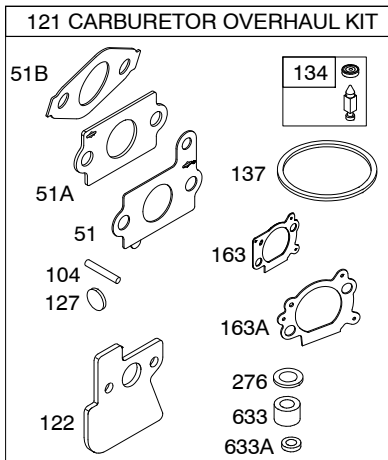

Illustrations cover a range of engines. Parts shown without corresponding text may not be used on your specific engine.

REF. NO.	PART NO.	DESCRIPTION	REF. NO.	PART NO.	DESCRIPTION	REF. NO.	PART NO.	DESCRIPTION
1	697893	Cylinder Assembly	26	795431	Ring Set (Standard)	117	498981	Jet–Main (Standard)
2	399269	Kit–Bushing/Seal (Magneto Side)			----- Note -----	118	497466	Jet–Main (High Altitude)
3	★299819S	Seal–Oil (Magneto Side)			795432 Ring Set (.020" Oversize)	121	792383	Kit–Carburetor Overhaul
4	493279	Sump–Engine	27	691866	Lock–Piston Pin	122★♦♦△692799		Spacer–Carburetor
5	795501	Head–Cylinder	28	499423	Pin–Piston	122A	792382	Spacer–Carburetor
7	★△697230	Gasket–Cylinder Head	29	499424	Rod–Connecting	125	790120	Carburetor (Primer System)
8	495786	Breather Assembly	32	691664	Screw (Connecting Rod)	127	●694468	Plug–Welch
9	★699833	Gasket–Breather	32A	695759	Screw (Connecting Rod)	130	691203	Valve–Throttle ----- Note -----
10	691125	Screw (Breather Assembly)	33	499642	Valve–Exhaust			696564 Valve–Throttle (Used With Plastic Throttle Shaft)
11A	691781	Tube–Breather	34	499641	Valve–Intake	133	398187	Float–Carburetor
12	★692232	Gasket–Crankcase	35	691304	Spring–Valve (Intake)	134	●398188	Kit–Needle/Seat
13	691137	Screw (Cylinder Head)	36	691304	Spring–Valve (Exhaust)	137	●●693981	Gasket–Float Bowl
15	691680	Plug–Oil Drain (Square Socket)	37	694086	Guard–Flywheel	146	690979	Key–Timing
16	691457	Crankshaft Used on Type No(s). 0110, 0115. ----- Note -----	40	692194	Retainer–Valve	163♦♦●691894		Gasket–Air Cleaner
		692823 Crankshaft Used on Type No(s). 0116, 0117.	43	691997	Slinger–Governor/Oil	163A♦♦●692667		Gasket–Air Cleaner
			45	690977	Tappet–Valve	187	791766	Line–Fuel (Cut to Required Length)
			46	694039	Camshaft	188	691147	Screw (Control Bracket)
			51★♦♦△692668		Gasket–Intake	190	690940	Screw (Fuel Tank)
20	★399781S	Seal–Oil (PTO Side)	51A★♦♦△697735		Gasket–Intake	192	694543	Adjuster–Rocker Arm
22	691092	Screw (Crankcase Cover/ Sump)	51B★♦♦△692555		Gasket–Intake	202	691303	Link–Mechanical Governor
23	699488	Flywheel Used on Type No(s). 0115, 0117. ----- Note -----	55	691421	Housing–Rewind Starter	209	691290	Spring–Governor
		692693 Flywheel Used on Type No(s). 0110, 0116.	58	697316	Rope–Starter (Cut To Required Length)	211	692434	Spring–Governed Idle
24	222698S	Key–Flywheel	60	281434S	Grip–Starter Rope	216	793655	Link–Choke
25	795429	Piston Assembly (Standard) ----- Note -----	65	690837	Screw (Rewind Starter)	222H	792397	Bracket–Control Used on Type No(s). 0110, 0115, 0116, 0117.
		795430 Piston Assembly (.020" Oversize)	78	691108	Screw (Flywheel Guard)	227	691467	Lever–Governor Control
			95	691636	Screw (Throttle Valve)	238	691300	Cap–Valve
			97	499682	Shaft–Throttle (Metal)	240	298090S	Filter–Fuel
					----- Note -----	259	691189	Bracket–Casing Clamp
			104	●691242	Pin–Float Hinge			
					790121 Shaft–Throttle (Plastic)			