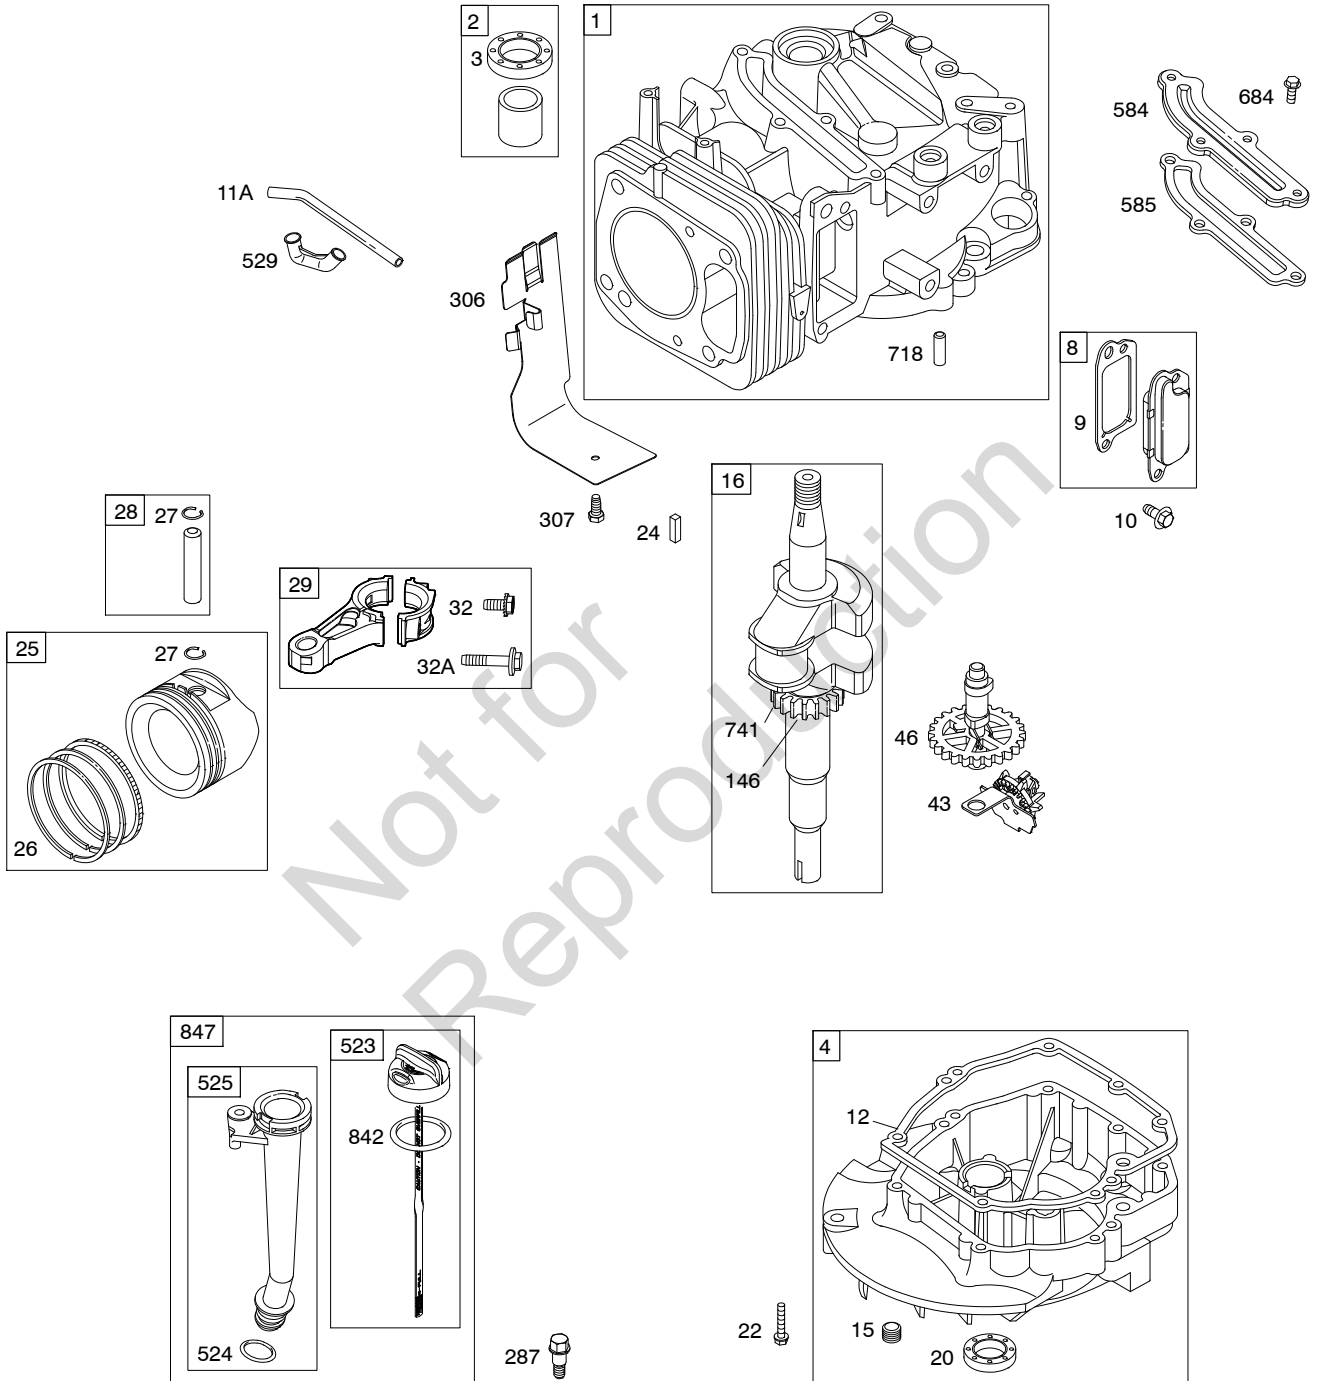

Illustrated Parts List

Model Series

12R600

TYPE NUMBERS
0110 through 0117.

TABLE OF CONTENTS

Air Cleaner	6
Blower Housing/Shrouds	7
Camshaft	2
Carburetor	4
Controls	5
Crankshaft	2
Cylinder	2
Cylinder Head	3
Electric Starter	7
Engine Sump	2
Exhaust System	6
Flywheel	7
Fuel Supply	4
Governor Spring	5
Ignition	5
Kits/Gaskets Sets	8
Lubrication	2
Piston Group	2
Rewind Starter	7

12R600

1319 WARNING LABEL

REQUIRED when replacing parts with warning labels affixed.

Illustrations cover a range of engines. Parts shown without corresponding text may not be used on your specific engine.
 4162-2 Assemblies include all parts shown in frames. 11/18/2008