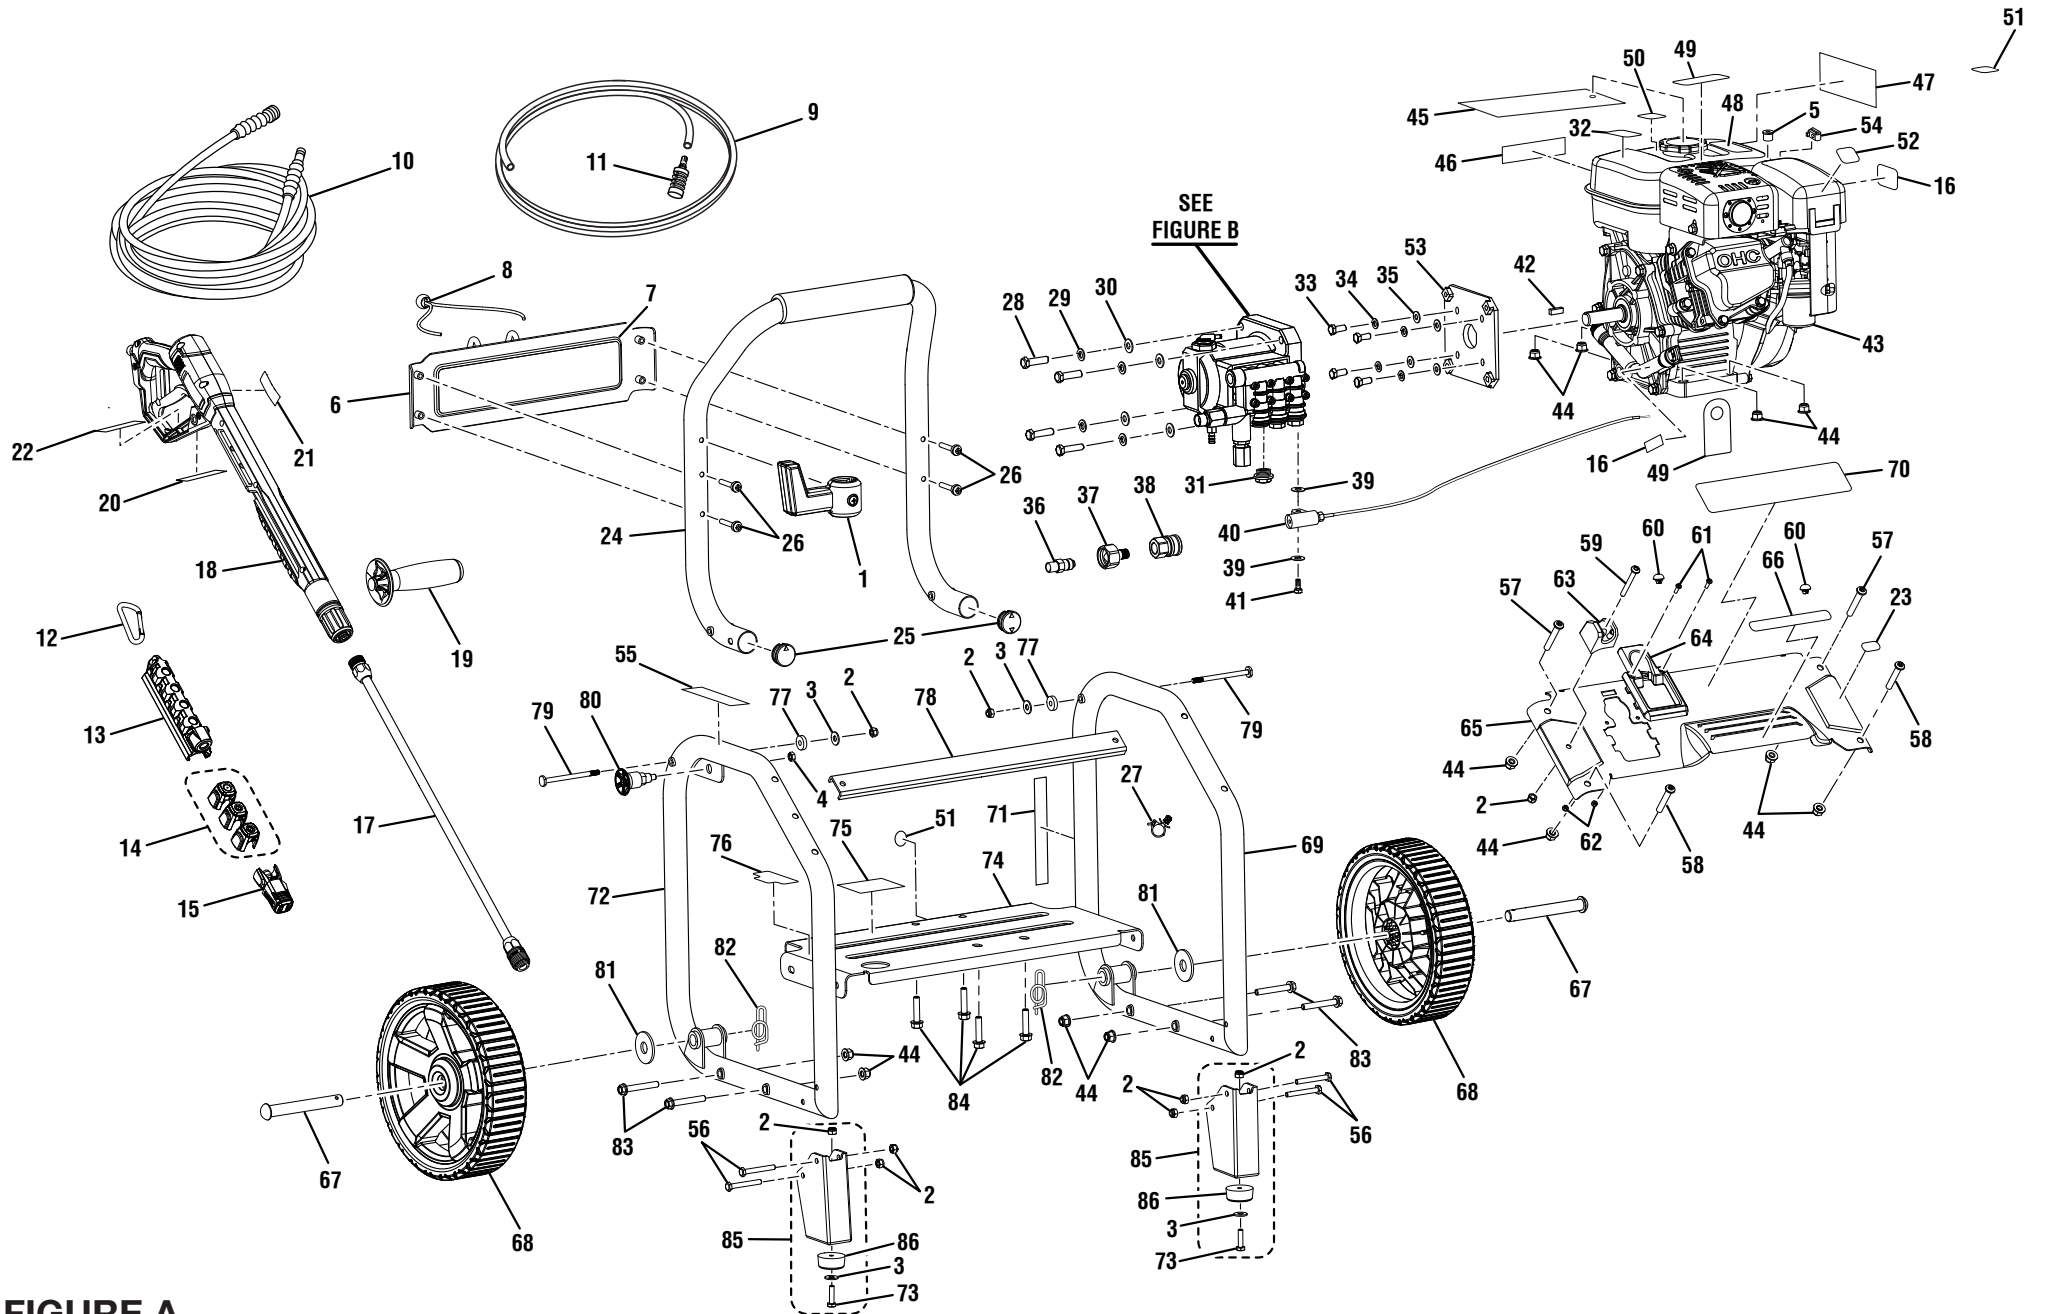

Model No. 986001 (Item No. GV80704)

FIGURE A

Model No. 986001 (Item No. GV80704) Gasoline Pressure Washer