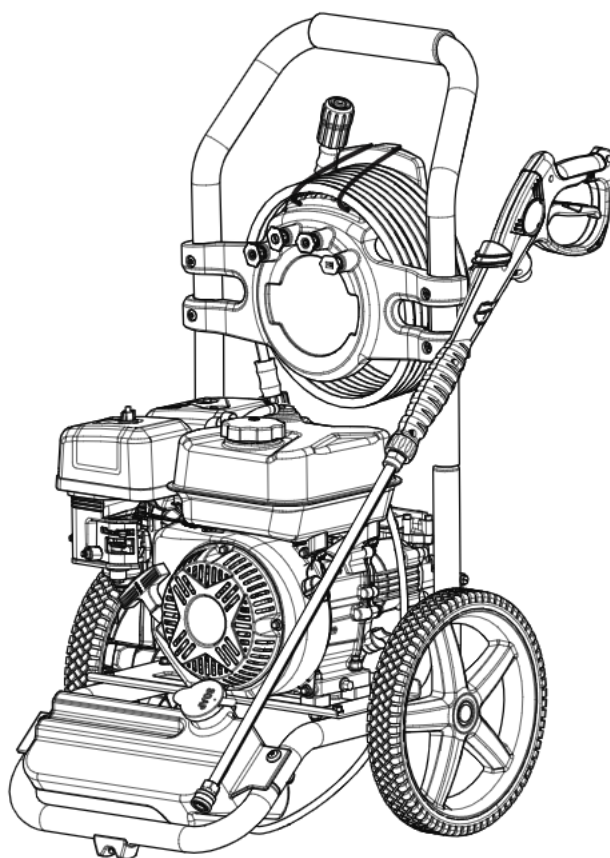

REPLACEMENT PARTS LIST

BRAND

BLACK MAX

DESCRIPTION

**3100 PSI
Pressure Washer**

MODEL NO.

BM80544

MFG. NO.

090079457

HART CONSUMER PRODUCTS, INC.

P.O. Box 1348, Anderson, SC 29622 ■ 1-800-726-5760 ■ www.blackmaxtools.com

995000969

1-6-21 (Rev:02)

The model number and manufacturing location will be found on a label attached to the product. Always mention this information in all communications regarding this product and when ordering parts.