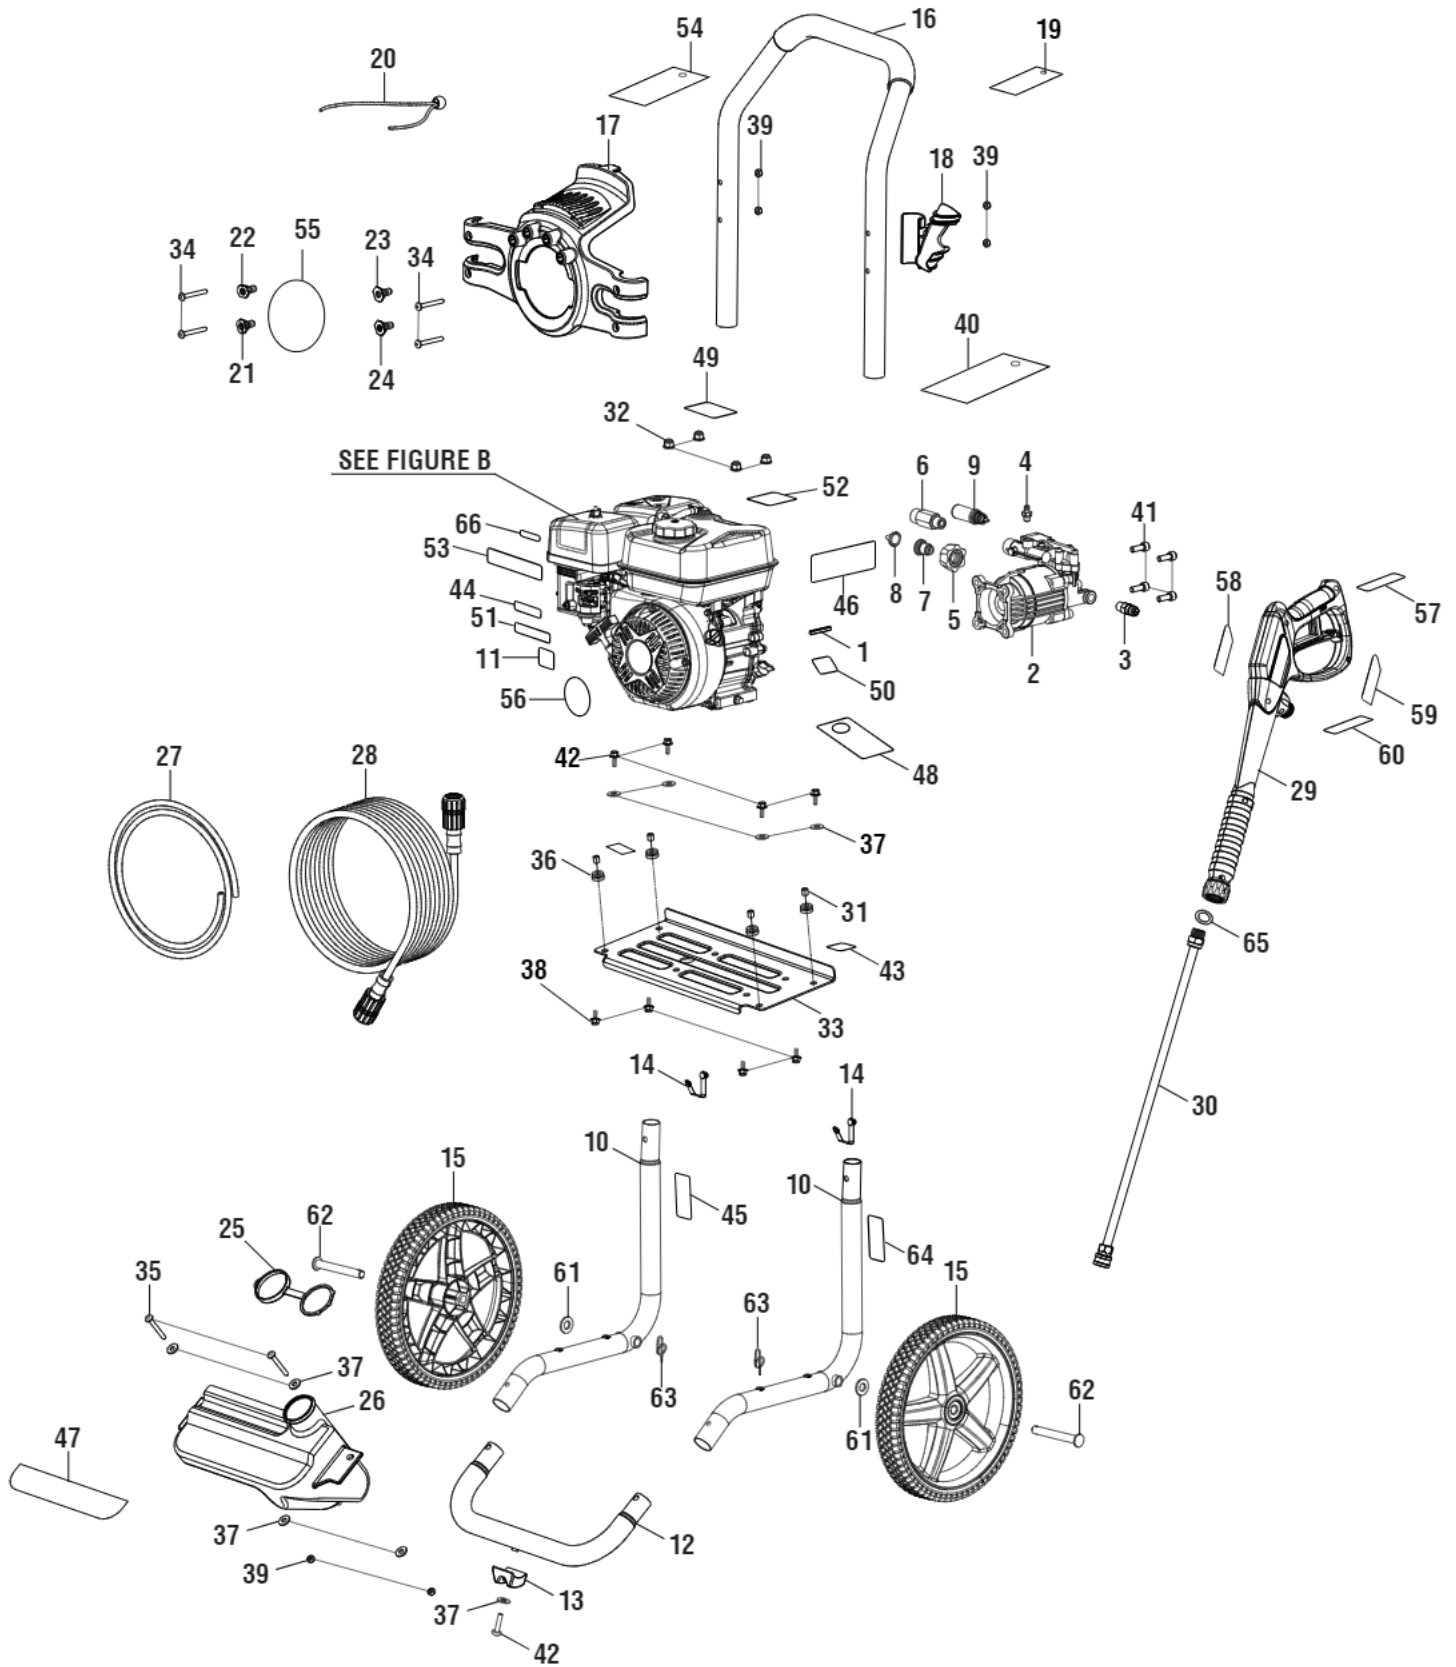

FIGURE A

BM80544

PARTS LIST – FIGURE A

KEY NO.	PART NO.	DESCRIPTION	QTY.
1	678041007	Output Shaft Key	1
2	308653098	Pump (Inc. Key Nos. 4-9)	1
3	678169004	Thermal Release Valve	1
4	308452002	Soap Injector Kit	1
5	310993003	Inlet Filter Adapter Insert	1
6	308862003	Outlet Tube	1
7	642058001	Inlet Filter Connector	1
8	308662001	Inlet Filter Screen	1
9	310924003	Unloader Valve Assembly	1
10	310703037	Main Frame Assembly (Inc. Key No. 14)	2
11	940647084	Choke and Fuel Valve Location Label	1
12	310742036	Front Frame Assembly (Inc. Key Nos. 13, 37 and 42)	1
13	561307007	Rubber Foot	1
14	308421004	Handle Spring Clip	2
15	308451067	Wheel (12 in.)	2
16	308638084	Handle Assembly	1
17	310673005	Hose and Nozzle Holder Assembly (Inc. Key No. 20)	1
18	519313009	Wand Holder	1
19	918016026	Quick Start Hangtag	1
20	310664001	Bungee Cord and Bead Assembly	1
21	308697028	0 Deg Nozzle	1
22	308699028	25 Deg Nozzle	1
23	308700028	40 Deg Nozzle	1
24	308706013	Soap Nozzle	1
25	522032050	Soap Tank Cap	1
26	580875008	Soap Tank	1
27	561399011	Chemical Siphon Tube	1
28	308835006	Hose (25 ft.)	1
29	308760061	Trigger Handle Assembly (Inc. Key Nos. 59-60)	1
30	308506014	Wand Assembly	1
31	518528002	Fuel Tank Isolator Insert	4
32	678774002	Flange Lock Nut (M8)	8
33	638662051	Engine Plate	1
34	661834008	Screw (M6 x 48 mm, Button Hd.)	4

KEY NO.	PART NO.	DESCRIPTION	QTY.
35	661503015	Screw (M6 x 48 mm, T-30 Torx Hd.)	2
36	519832003	Fuel Tank Bushing	4
37	638128004	Washer (1/4 in.)	5
38	661505005	Bolt (M8 x 36 mm, Flange Hd.)	4
39	678610006	Lock Nut (M6)	6
40	918016012	Danger Hangtag	1
41	660739002	Bolt (5/16-24 x 23 mm, Hex Soc. Hd.)	4
42	660224009	Screw (M6 x 25mm, T-30 Torx Pan Hd.)	5
43	940871010	Add Oil Label	1
44	940851483	Choke Label	1
45	940947006	Combustion Label	1
46	940894022	Danger Label	1
47	940608044	Detergent Tank Label	1
48	961454001	Oil Dipstick Hangtag	1
49	940872003	E85 Label	1
50	940851485	Engine Switch Label	1
51	940851484	Fuel Valve Label	1
52	940680047	Hot Surface and Exhaust Label	1
53	941486009	Inquiries Label	1
54	961039005	Nozzle Hangtag	1
55	940779270	Performance Label	1
56	940630012	Recoil Label	1
57	940654228	Trigger Handle Warning Label (FR/SP)	1
58	940654083	Trigger Handle Logo Label	1
59	940904008	Trigger Handle Warning Label	1
60	940786067	Trigger Handle Specifications Label	1
61	638275002	Washer (1/2 in.)	2
62	620599034	Axle	2
63	678899006	Axle Ring Clip	2
64	940676032	Data Warning Label	1
65	570742072	O-Ring (OD9.5 x ID2.65)	1
66	940803288	EMC ICES-2/NMB Label	1
	Not Shown:		
	120968045	High Altitude Kit (Ducar 212cc)	
	995000967	Operator's Manual