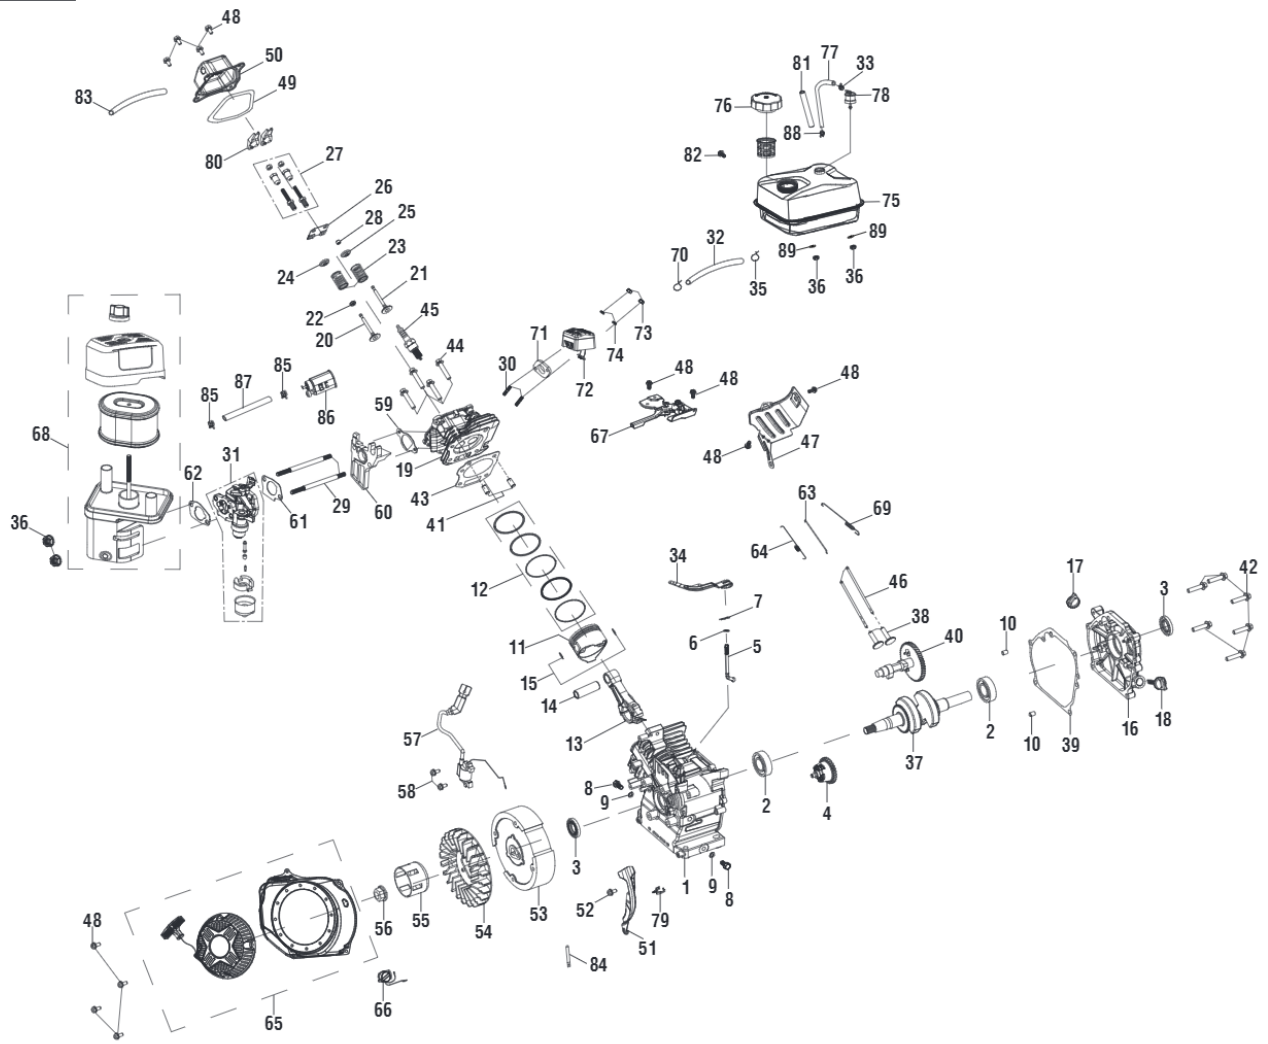

FIGURE B

BM80544

PARTS LIST – FIGURE B

KEY NO.	PART NO.	DESCRIPTION	QTY.
1	099981173001	Crankcase	1
2	099981173099	Ball Bearing	2
3	099981173003	Oil Seal	2
4	099981173004	Governor Assembly	1
5	099981173005	Governor Arm Shaft	1
6	099981173006	Governor Arm Shaft Washer	1
7	099981173007	Lock Pin	1
8	099981173008	Drain Plug Bolt	2
9	099981173009	Drain Plug Washer	2
10	099981173100	Casecover Dowel Pin	2
11	099981173011	Piston	1
12	099981173012	Scraper Ring Set Piston	1
13	099981173013	Connecting Rod Assembly	1
14	099981173014	Piston Pin	1
15	099981173015	Piston Clip	2
16	099981173016	Crankcase Cover Assembly	1
17	099981173017	Oil Plug	1
18	099981173018	Dipstick	1
19	099981173019	Cylinder Head	1
20	099981173020	Intake Valve	1
21	099981173021	Exhaust Valve	1
22	099981173022	Intake Valve Retainer	1
23	099981173023	Valve Spring	2
24	099981173024	Intake Valve Spring Seat	1
25	099981173025	Exhaust Valve Spring Seat	1
26	099981173026	Push Rod Guide Plate	1
27	099981173027	Rocker Arm Bolts	2
28	099981173028	Rotator	1
29	099981173029	Stud Bolt	2
30	099981173030	Stud Bolt	2
31	099981173031	Carburetor Assembly	1

KEY NO.	PART NO.	DESCRIPTION	QTY.
32	099981173032	Fuel Line	1
33	099981173033	Fuel Line Clip	1
34	099981173034	Governor Arm	1
35	099981173106	Fuel Line Clip	1
36	099981173036	Nut (M6)	4
37	099981173037	Crankshaft Assembly	1
38	099981173038	Valve Lifter	2
39	099981173039	Casecover Packing	1
40	099981173102	Camshaft Assembly	1
41	099981173041	Dowel Pin	2
42	099981173042	Bolt (M8 x 30 mm)	6
43	099981173043	Cylinder Head Gasket	1
44	099981173044	Bolt (M8 x 60 mm)	4
45	099981174001	Spark Plug	1
46	099981173046	Push Rod	2
47	099981173047	Shroud	1
48	099981173048	Bolt (M6 x 12 mm)	12
49	099981173049	Headcover Packing	1
50	099981173050	Cylinder Head Cover Comp.	1
51	099981173103	Wind Shield Comp.	1
52	099981173052	Bolt (M6 x 20 mm)	1
53	099981173053	Flywheel Assembly	1
54	099981173054	Recoil Starter Fan	1
55	099981173055	Starter Pulley	1
56	099981173056	Nut	1
57	099981174003	Ignition Coil Assembly	1
58	099981173058	Bolt (M6 x 25 mm)	2
59	099981173059	Intake Packing	1
60	099981173060	Carburetor Insulator	1
61	099981173061	Carburetor Packing	1
62	099981173062	Empty Filter Gasket	1