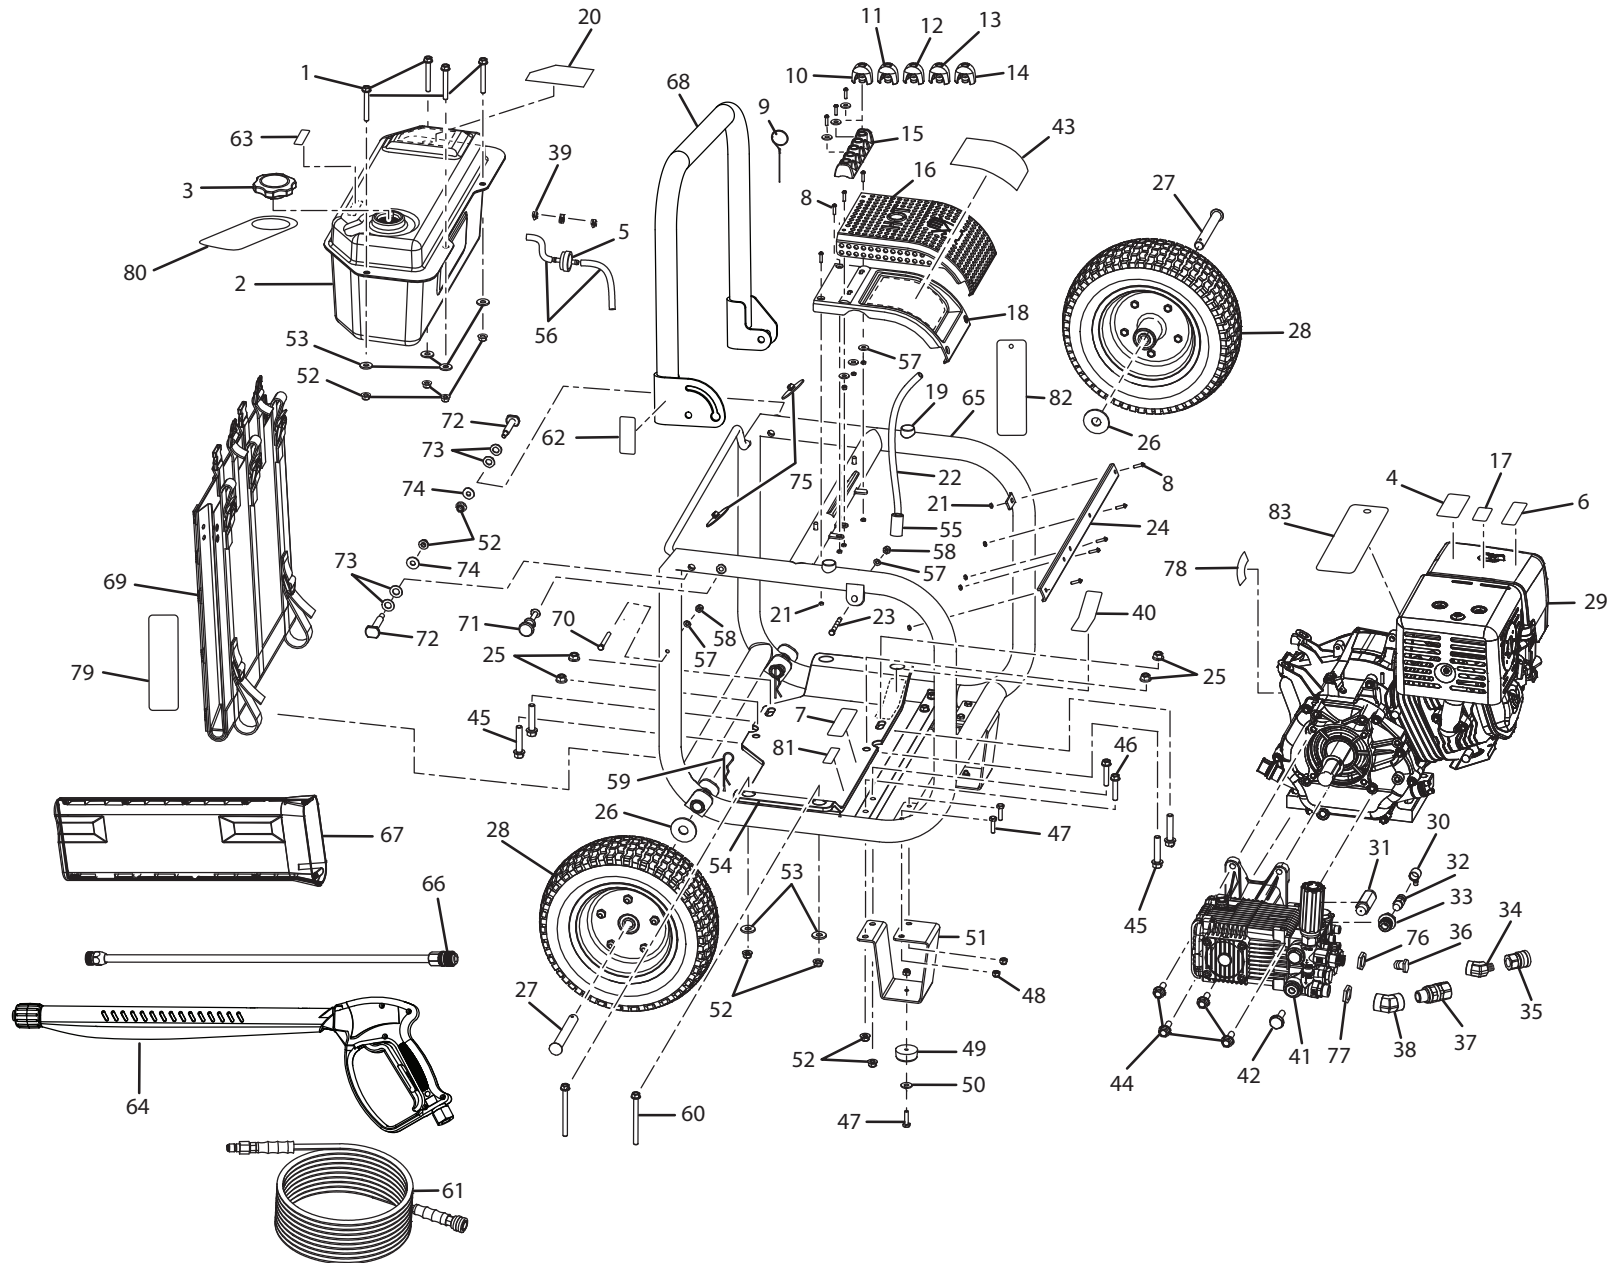

# RD80770 Gasoline Pressure Washer

KEY	P/N	DESCRIPTION	QTY	KEY	P/N	DESCRIPTION	QTY	KEY	P/N	DESCRIPTION	QTY
1	660962001	* Bolt (M8 x 56 mm, Washer Hd.).....	4	31	308502001	Pressure Relief Valve .....	1	61	308458001	High Pressure Hose .....	1
2	308722004	Fuel Tank.....	1	32	678169001	Thermal Relief Valve .....	1	62	940693001	Handle Release Label.....	1
3	591084001	Fuel Cap .....	1	33	308771001	Reducer (1/2 in.) .....	1	63	940697001	Fuel Tank Capacity Label.....	1
4	940654029	Warning Label (Large).....	1	34	678198001	45° Angle Pipe Outlet.....	1	64	308453002	Trigger Handle Assembly.....	1
5	308733001	Fuel Filter .....	1	35	308988001	Quick Disconnect (Female 3/8 in.).....	1	65	308684006	Lower Frame Assembly .....	1
6	940654030	Warning Label (Small).....	1	36	678463003	* Brass Plug (1/4 in. NPT).....	1	66	308501002	Spray Wand .....	1
7	940654031	Warning Label (Low Oil).....	1	37	308692004	Garden Hose Coupler.....	1	67	308721002	Wand Storage Holster Assembly.....	1
8	660976002	* Bolt (M5 x 16 mm, Pan Hd.) .....	12	38	678197001	45° Angle Pipe Inlet .....	1	68	308669004	Upper Handle .....	1
9	678148002	Nozzle, Cleaning Tool .....	1	39	678408001	Fuel Line Hose Clamp .....	3	69	308652003	Hose Storage Bag .....	1
10	308697004	Nozzle, Red (0°).....	1	40	940678011	Data Label.....	1	70	660590001	* Bolt (M6 x 53 mm, Hex Hd.) .....	1
11	308698004	Nozzle, Yellow (15°).....	1	41	308446001	Pump .....	1	71	308449001	Release Pin .....	1
12	308699004	Nozzle, Green (25°).....	1	42	678463002	* Brass Plug (1/8 in. NPT).....	1	72	678406001	Connector Pin.....	2
13	308700004	Nozzle, White (40°).....	1	43	940691002	Logo Label (Top).....	1	73	518392002	* Nylon Washer (D25 x D12 x 1.5t).....	4
14	308706002	Nozzle, Black (Soap).....	1	44	660718001	* Bolt (3/8-16 x 1-1/4 in.).....	4	74	518568001	* Nylon Washer (D22 x D9 x 2t).....	2
15	518363001	Nozzle Holder .....	1	45	660974001	* Bolt (M10 x 48 mm, Hex Hd.) .....	4	75	561601001	Frame Isolator.....	2
16	638238001	Muffler Cover .....	1	46	660764001	* Bolt (M8 x 40 mm, Hex Hd.) .....	4	76	678043002	* Hex Nut (3/8 in.).....	1
17	940654032	Warning Label (Hot Muffler).....	1	47	660945001	* Bolt (1/4-20 x 25 mm, Hex Hd.).....	6	77	678043003	* Hex Nut (1/2 in.).....	1
18	638237001	Top Panel .....	1	48	678016002	* Lock Nut (1/4 in.) .....	6	78	940698001	On/Off Label .....	1
19	561402001	Bumper .....	2	49	570554001	Wear Pad .....	2	79	960073013	Hang Tag (Quick Start).....	1
20	940681005	Warning Label (Fuel Tank).....	1	50	638128003	* Washer (1/4 in.).....	2	80	960073014	Hang Tag (Engine Without Oil).....	1
21	678390001	* Hex Nut (M5).....	12	51	638236004	Foot Bracket.....	2	81	940667093	Emissions Label.....	1
22	518523001	Injection Hose .....	1	52	678189001	* Lock Nut (M8) .....	14	82	960089003	Hang Tag (Engine On/Off Switch) .....	1
23	660973003	* Bolt (M6 x 16 mm) .....	1	53	638128002	* Washer (5/16 in.).....	8	83	960089002	Hang Tag (Handle, Engine Without Oil).....	1
24	638351003	Front Frame Plate .....	1	54	638334002	Engine Plate.....	1	<b>Not Shown Items:</b>			
25	678297001	* Lock Nut (M10) .....	4	55	518391001	Injection Hose Filter.....	1	84	N/A	* Lubricant (SAE 30 or SAE 10W30).....	1
26	638128001	* Washer (5/8 in.).....	2	56	561367001	Fuel Line .....	1	85	960078005	Engine Manual .....	1
27	620505001	Axle.....	2	57	638395001	* Washer (D12 x 6 x 1t).....	8	86	987000258	Operator's Manual (960078006) .....	1
28	308843001	Wheel Assembly .....	2	58	678460001	* Lock Nut (M6) .....	2	87	987000259	Replacement Parts List .....	1
29	308448001	** Engine (Honda GX390) .....	1	59	678146002	Hitch Pin .....	2	88	987000264	Assembly Guide (960081009).....	1
30	518470001	Black Spout .....	1	60	660973005	* Bolt (M8 x 65 mm, Washer Hd.).....	4	12-18-07 (REV:00)			