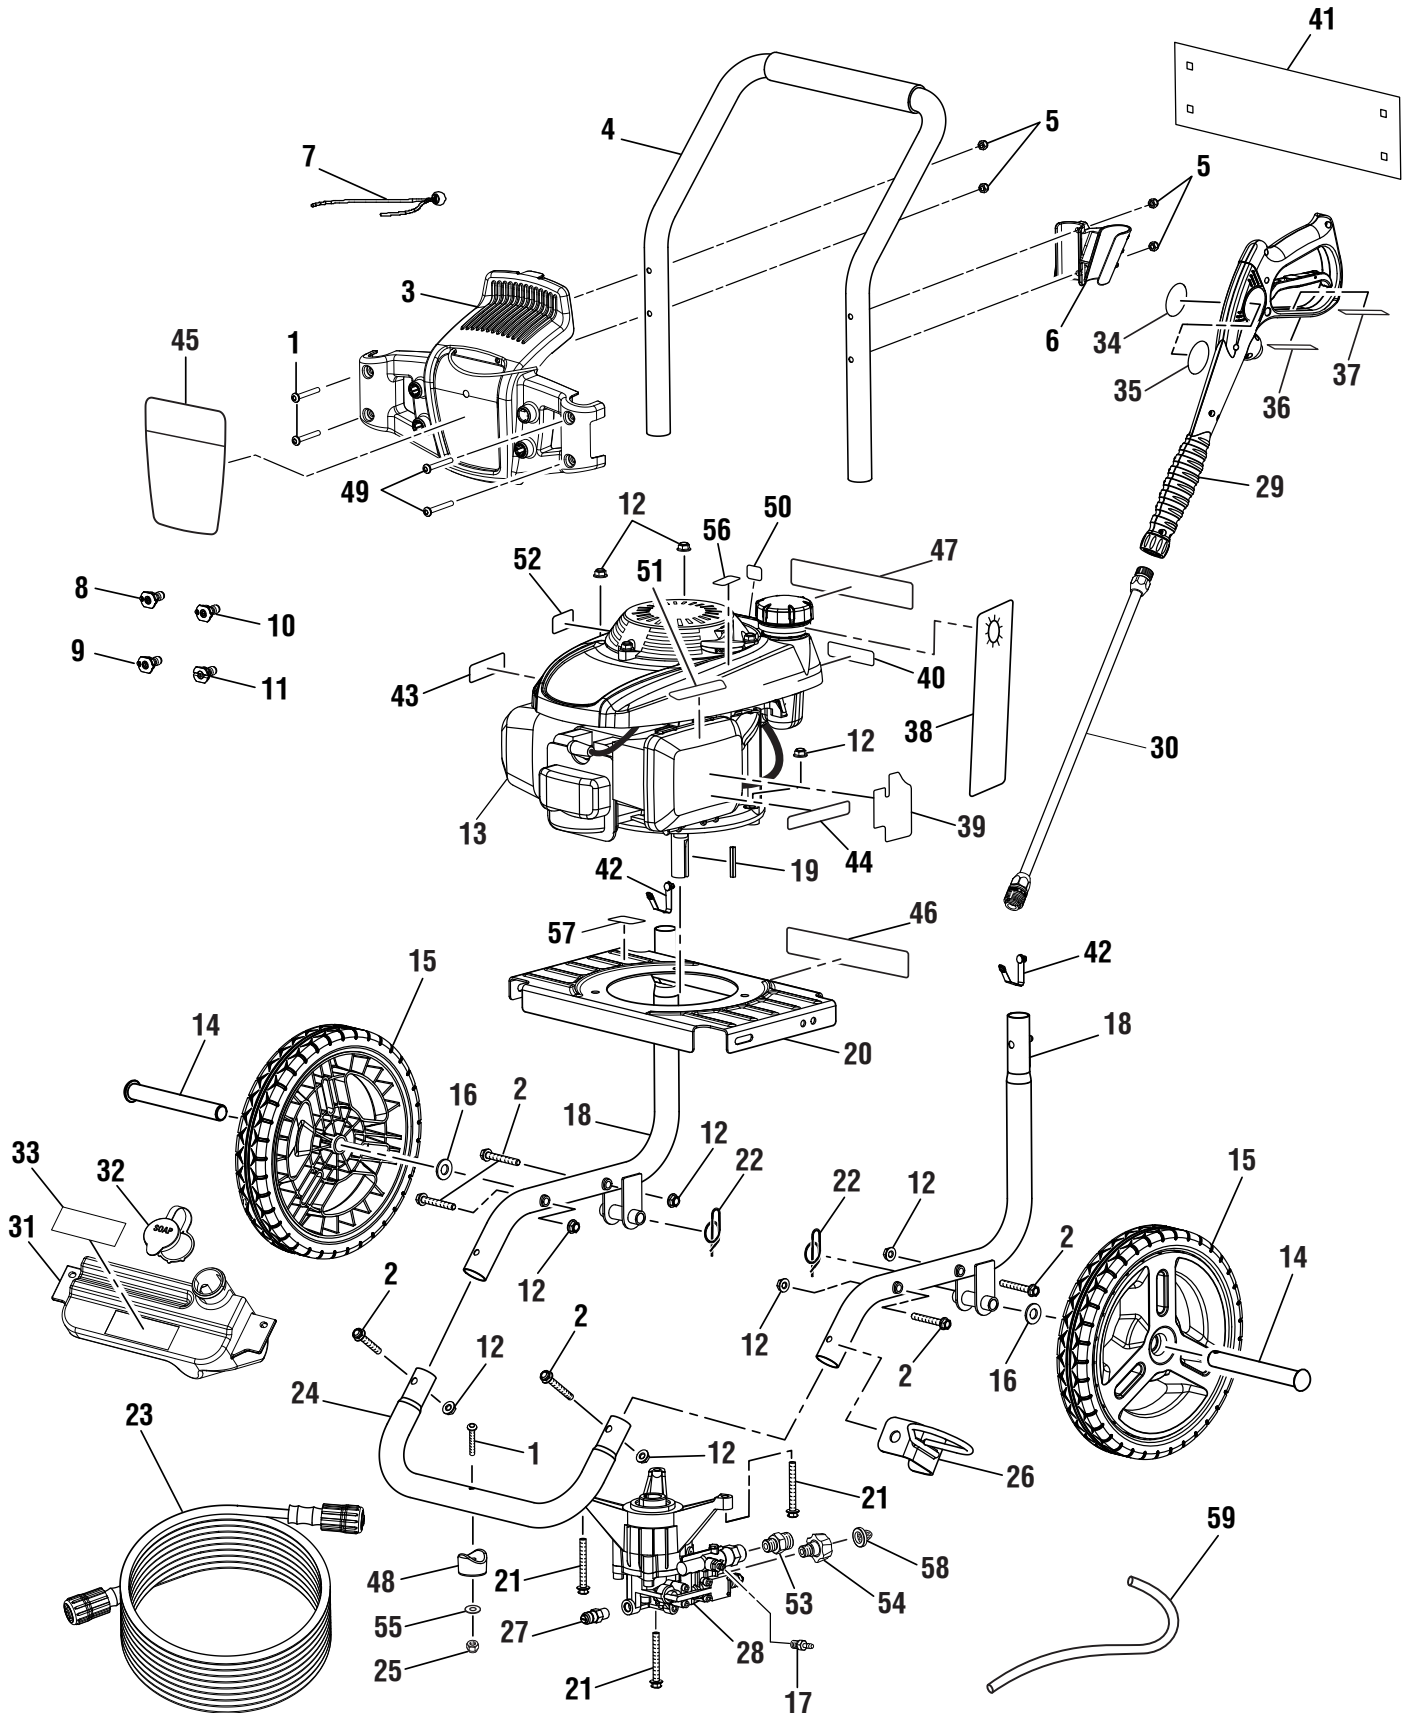

HOMELITE PRESSURE WASHER – MODEL NO. UT80993A

HOMELITE PRESSURE WASHER – MODEL NO. UT80993A

The model number will be found on a label attached to the engine plate. Always mention the model number in all correspondence regarding your **PRESSURE WASHER** or when ordering replacement parts.

KEY NO.	PART NUMBER	DESCRIPTION	QTY.	KEY NO.	PART NUMBER	DESCRIPTION	QTY.
1	661501001	Screw (1/4-20 x 1.85 in., T30 Torx Hd.)	3	32	310650004	Soap Tank Cap	1
2	660962001	Bolt (M8 x 55 mm)	6	33	941608001	Soap Dilution Label	1
3	310673006	Hose and Nozzle Holder Assembly (Includes Key No. 7)	1	34	940786016	Label (Wand Logo)	1
4	308638034	Handle w/Foam	1	35	940654084	Label (Wand Warning)	1
5	678016006	Lock Nut (1/4-20)	4	36	940654089	Fr/Sp Label (Wand Warning)	1
6	519313002	Wand Holder	1	37	940786020	Label (Wand Rating)	1
7	310664001	Bungee Cord Assembly	1	38	940473002	Danger Hangtag	1
8	308700012	40° Nozzle	1	39	940617097	Engine Control Label	1
9	308706011	Soap Nozzle	1	40	940947003	Combustion Label	1
10	308699012	25° Nozzle	1	41	524408002	Quick Start Panel	1
11	308697012	0° Nozzle	1	42	308421004	Lock Button w/Spring Clip	2
12	678774001	Flange Nut (M8 x 1.25)	9	43	940680027	Hot Surface Label	1
13	Note A	Engine (Honda GCV 160, 161cc OHC Vertical)	1	44	940803018	EMC Label	1
14	620599007	Axle	2	45	940779073	Performance Label	1
15	308451019	Wheel	2	46	941531019	Data Label	1
16	638275002	Washer (1/2 in.)	2	47	940894004	Danger Label	1
17	308452002	Detergent Suction Kit	1	48	570554002	Wear Pad	1
18	308471035	Main Frame Assembly (Includes Key No. 42)	2	49	661501007	Screw (1/4-20 x 2 in., T30 Torx Hd.)	2
19	678041007	Output Shaft Key (40 mm)	1	50	940872003	No E85 Label	1
20	638662003	Engine Plate	1	51	940324014	Inquiries Label	1
21	660962003	Bolt (M8 x 60 mm, Flange Hd.)	3	52	940517007	Lubricant Label	1
22	678899001	Axle Clip	2	53	308862003	Outlet Tube	1
23	308907005	Hose (25 ft., 3100 psi)	1	54	308861003	Inlet Tube	1
24	310742011	Front Frame (Includes Key No. 1, 25, 48 and 55)	1	55	638128004	Washer (1/4 in.)	1
25	678016006	Lock Nut (1/4-20)	1	56	941613003	Release Water Label	1
26	678243005	Wand Holder Loop	1	57	940871002	Oil Fill Location Label	1
27	678169004	Thermal Release Valve	1	58	308662001	Filter Screen (Pump Inlet)	1
28	308653025	Pump	1	59	570728006	Chemical Siphon Tube	1
29	308760019	Trigger Handle Assembly	1	Not Shown:			
30	308494003	Extension Wand	1	120900147	Pump Protector (4 oz., Not Included)		1
31	580875008	Soap Tank	1	987823001	Pump Protector (12 oz., Not Included)		1
				120900148	Fuel Stabilizer (Not Included)		1
				988000721	Operator's Manual		1

NOTE A: Homelite Consumer Products, will not provide engines as replacement parts. Engines are covered through the engine manufacturer's warranty. Consult the accompanying engine manual or contact our service department for assistance.