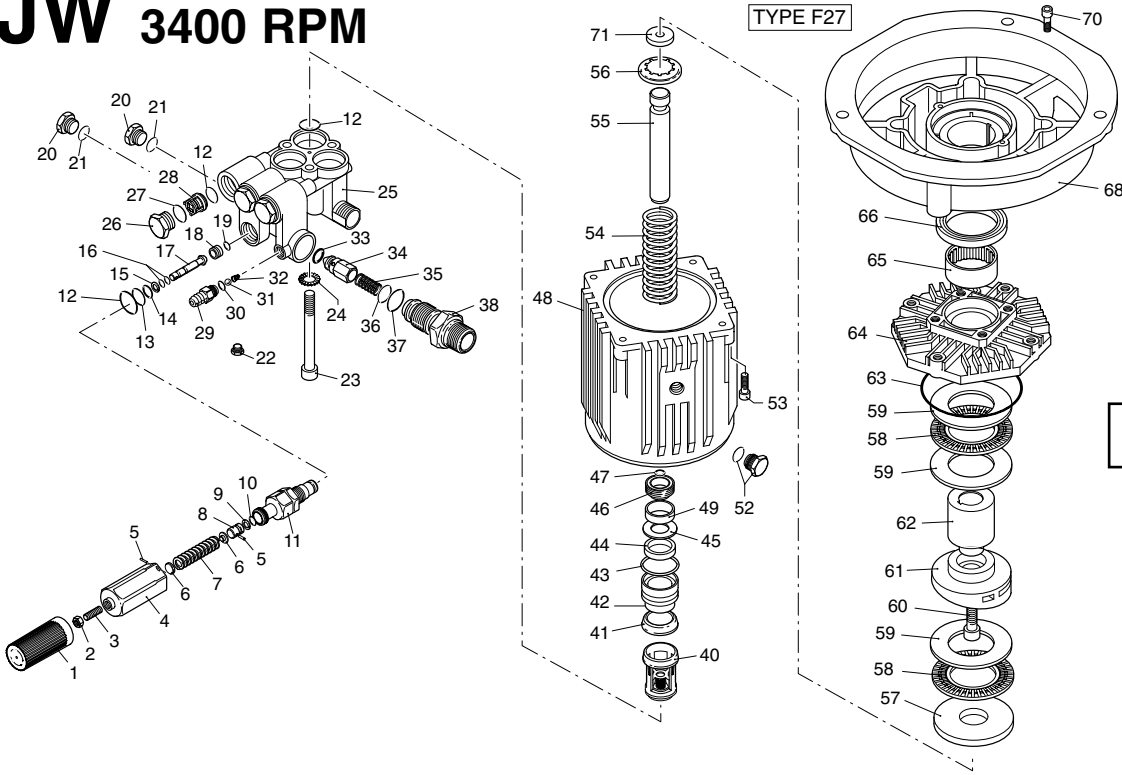

XJW 3400 RPM

XJW 2G20 XJW24G24 XJW 3G20

Pos	Code	Description	Qty	Pos	Code	Description	Qty	Pos	Code	Description	Qty
1	1322520	Knob	1	28	1269050	Valve	3	58	1980250	Bearing	2
2	1980300	Nut	1	29	1560490	Hose Tail	1	59	1980240	Washer	3
3	1540560	Grub Screw	1	30	480480	O-Ring	1	60	850370	Screw	1
4	1980390	Handle Insert	1	31	1250280	Ball	1	61	1980060	Wobble Plate 2 GPM	1
5	1080070	Pin	2	32	1560520	Spring	1	61	1980070	Wobble Plate 2.5 GPM	1
6	1980220	Spring Plate	2	33	1460430	O-Ring	1	61	1980080	Wobble Plate 3 GPM	1
7	1271070	Spring	1	34	1540170	Check Valve	1	62	1980440	Hollow Shaft Ø 5/8"	1
8	1080041	Upper Piston	1	35	1080091	Spring	1	63	1980340	O-Ring	1
9	1080401	Back-up Ring	1	36	394280	O-Ring	1	64	1980450	Flange	1
10	1080250	O-Ring	1	37	1200690	O-Ring	1	65	1980230	Roller Bearing	1
11	1980210	Piston Guide	1	38	1270140	Detergent Injector	1	66	480671	Oil Seal	1
12	880830	O-Ring	7	40	1989050	Valve w/ Support Ring	3	68	1980510	El. Motor Flange	1
13	740290	O-Ring	1	41	1342761	Gasket	3	70	1200430	Screw	4
14	800560	O-Ring	1	42	1980180	Piston Guide	3	71	1981130	Plate	1
15	1271170	Back-up Ring	1	43	770130	O-Ring	3				
16	1080190	O-Ring	2	44	1260440	Gasket	3				
17	1271160	Lower Piston	1	45	1980170	Ring	3				
18	1980200	Valve Seat	1	46	1980410	Oil Seal	3				
19	1470210	O-Ring	1	47	770090	O-Ring	1				
20	880581	Plug	2	48	1980460	Housing	1				
21	820510	O-Ring	2	49	1980430	Spacer	3				
22	620301	Plug	1	52	1980290	Plug	1				
23	1980310	Screw (443 in/lbs)	3	53	180030	Screw (228 in/lbs)	4				
24	650530	Lockwasher	3	54	1980160	Spring	3				
25	1980020	Pump Head	1	55	1980140	Piston	3				
26	1260162	Plug (443 in/lbs)	3	56	1980150	Spring Retainer	3				
27	960160	O-Ring	3	57	1980130	Washer	1				